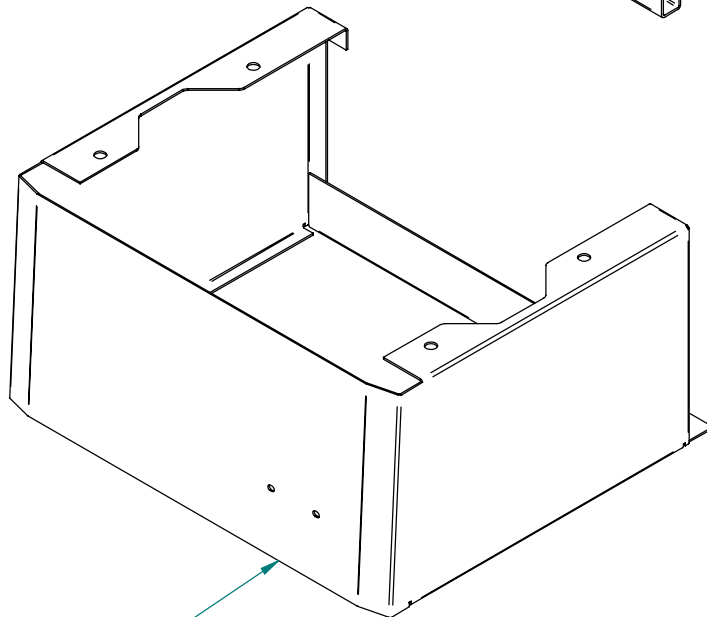

300738
SIDE PANEL L/H

300745
SIDE PANEL R/H

301718 (Set of 2)
LOUVRE BAR

SS300 FREE STANDING 2006

#100940 BRICK SET (7)

#300864 DOOR HANDLE COMPLETE

Item #	Part #	Title	Qty
1	300759	DOOR FRAME ONLY	1
2	300178	GLASS (403 X 200mm)	1
3	300892	GLASS RETAINER	1
4	JAY-SAFAC373	DOOR SPINDLE	1
5	JAY-SAF00076	SPINDLE BUSH	1
6	300017	ROLL PIN M5 X 28	1
7	301627	DOOR HANDLE KNOB	1
8	300101	8G X 3/8 SCREW MUSH POZI BLK	1
9	300150	M6 X 8 GRUBSCREW SOCKET HEAD	1