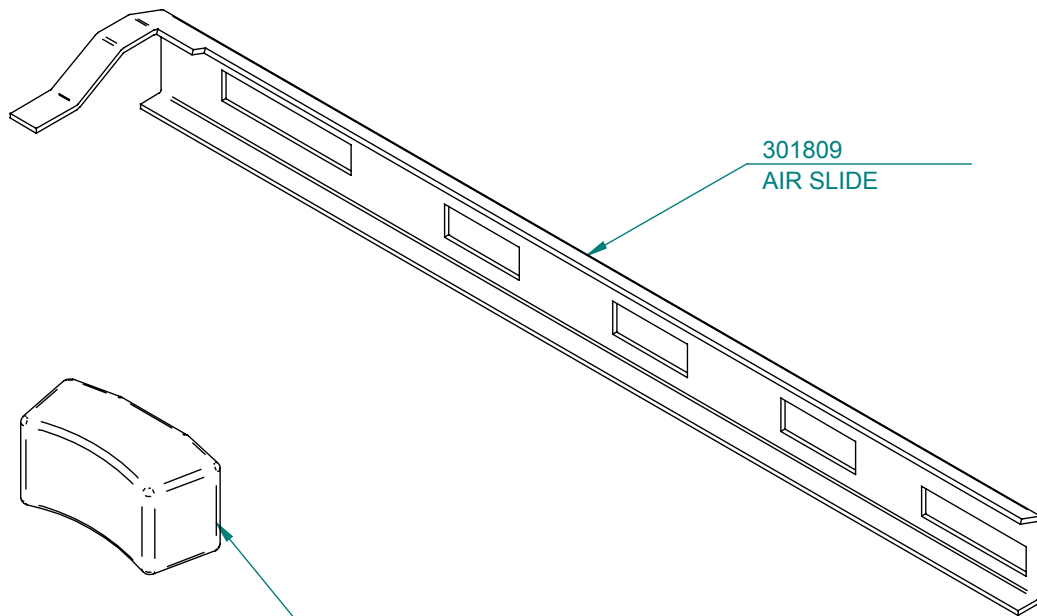

SS200 FREE STANDING 2006

#100940 BRICK SET (7)

#300864 DOOR HANDLE COMPLETE

Item #	Part #	Title	Qty
1	300759	DOOR FRAME ONLY	1
2	300178	GLASS (403 X 200mm)	1
3	300892	GLASS RETAINER	1
4	JAY-SAFAC373	DOOR SPINDLE	1
5	JAY-SAF00076	SPINDLE BUSH	1
6	300017	ROLL PIN M5 X 28	1
7	301627	DOOR HANDLE KNOB	1
8	300101	8G X 3/8 SCREW MUSH POZI BLK	1
9	300150	M6 X 8 GRUBSCREW SOCKET HEAD	1

300738
SIDE PANEL L/H

300745
SIDE PANEL R/H

301718 (Set of 2)
LOUVRE BAR

SS300 FREE STANDING 2006

#100940 BRICK SET (7)

#300864 DOOR HANDLE COMPLETE

Item #	Part #	Title	Qty
1	300759	DOOR FRAME ONLY	1
2	300178	GLASS (403 X 200mm)	1
3	300892	GLASS RETAINER	1
4	JAY-SAFAC373	DOOR SPINDLE	1
5	JAY-SAF00076	SPINDLE BUSH	1
6	300017	ROLL PIN M5 X 28	1
7	301627	DOOR HANDLE KNOB	1
8	300101	8G X 3/8 SCREW MUSH POZI BLK	1
9	300150	M6 X 8 GRUBSCREW SOCKET HEAD	1