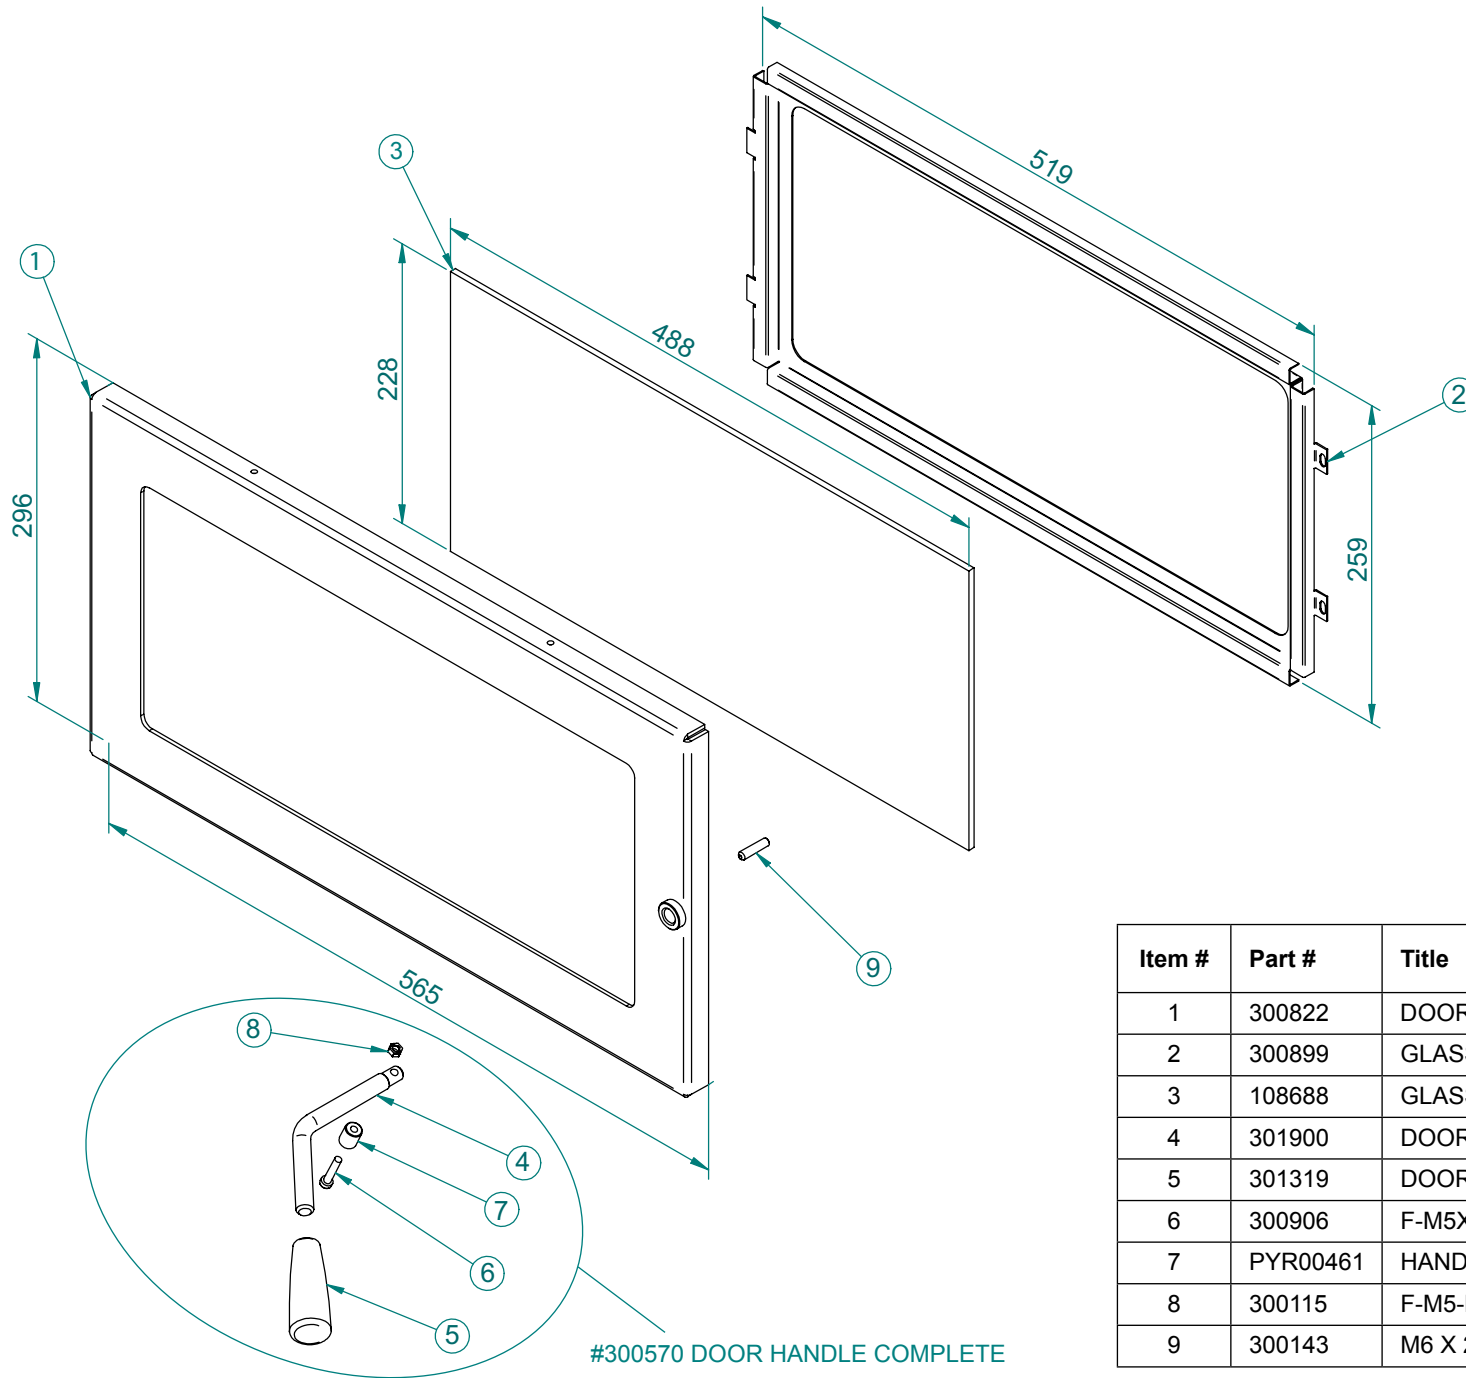

#100928 BRICK SET (7)

#300570 DOOR HANDLE COMPLETE
#300983 DOOR HANDLE NUT & BOLT SET (#6, #7 & #8)

Item #	Part #	Title	Qty
1	300822	DOOR FRAME ONLY	1
2	300899	GLASS RETAINER	1
3	108688	GLASS (488mm x 228mm)	1
4	301900	DOOR LEVER	1
5	301319	DOOR HANDLE KNOB	1
6	300906	F-M5X25-CAP-BLK SCREW	1
7	PYR00461	HANDLE ROLLER	1
8	300115	F-M5-BN-BP NUT	1
9	300143	M6 X 25 GRUBSCREW SOCKET HEAD	1