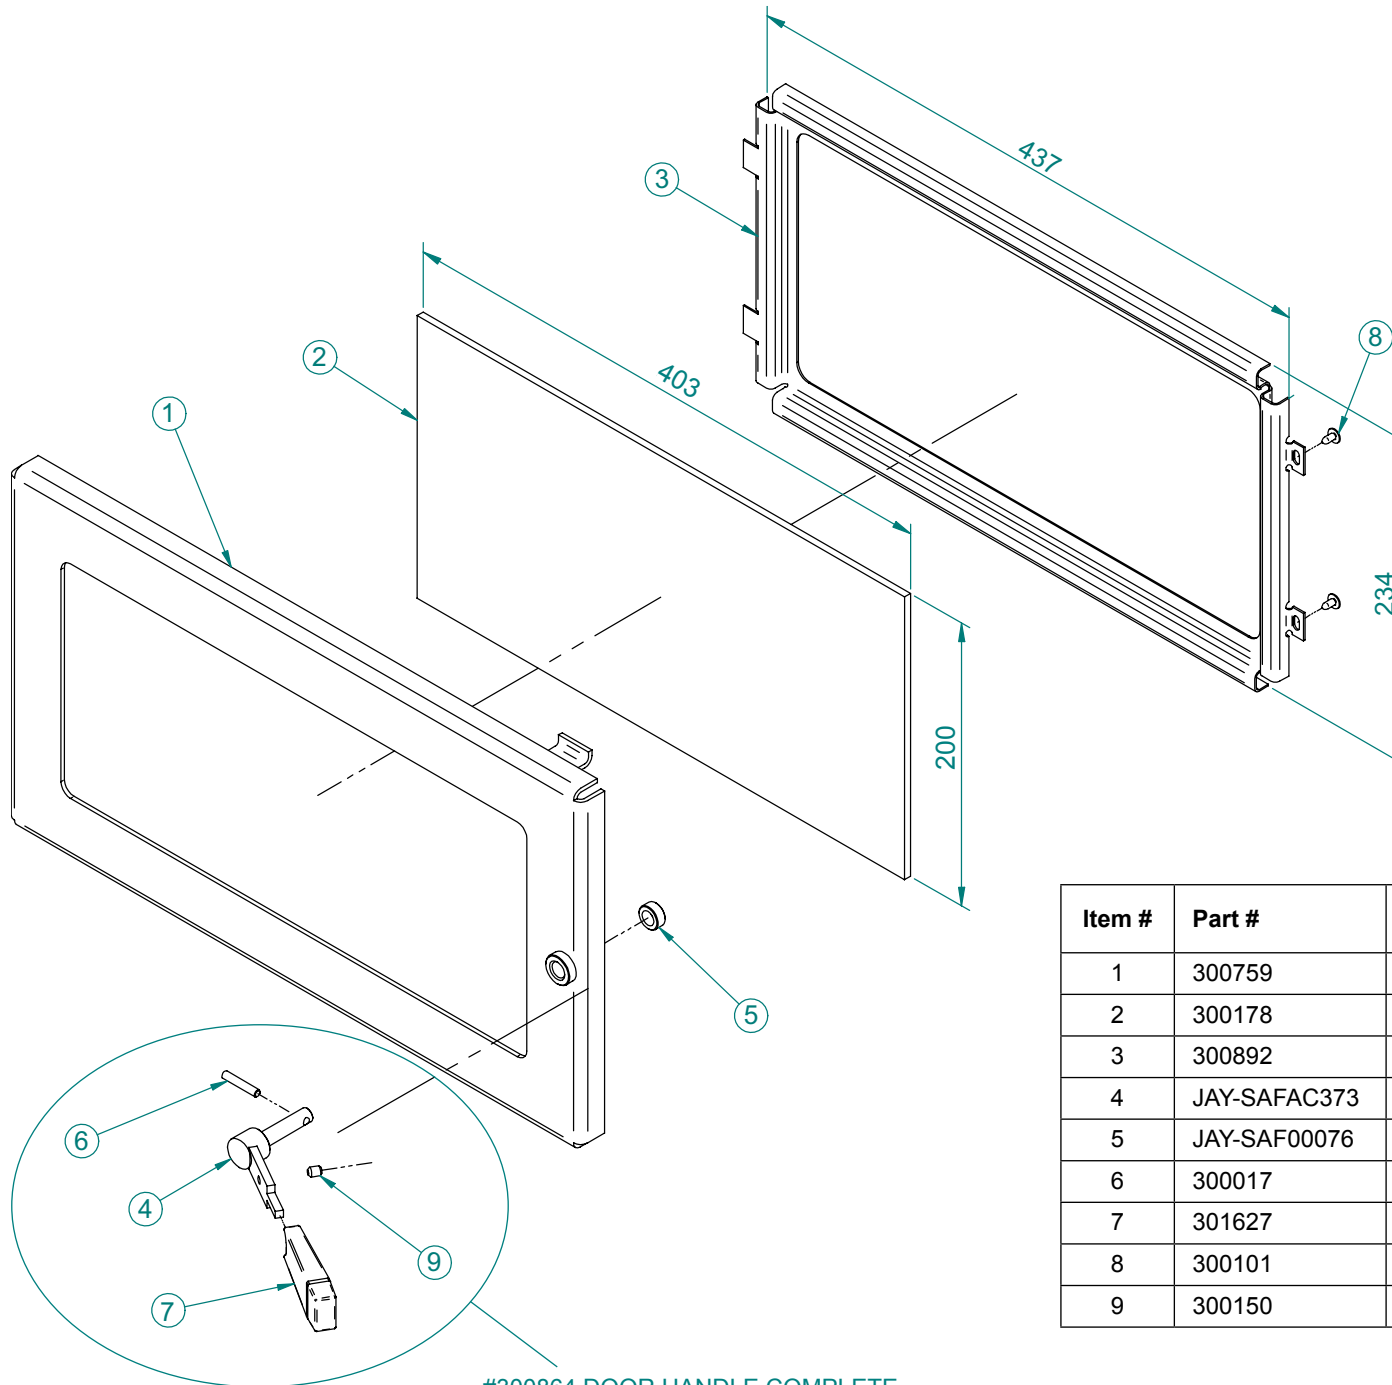

#300864 DOOR HANDLE COMPLETE

Item #	Part #	Title	Qty
1	300759	DOOR FRAME ONLY	1
2	300178	GLASS (403 X 200mm)	1
3	300892	GLASS RETAINER	1
4	JAY-SAFAC373	DOOR SPINDLE	1
5	JAY-SAF00076	SPINDLE BUSH	1
6	300017	ROLL PIN M5 X 28	1
7	301627	DOOR HANDLE KNOB	1
8	300101	8G X 3/8 SCREW MUSH POZI BLK	1
9	300150	M6 X 8 GRUBSCREW SOCKET HEAD	1