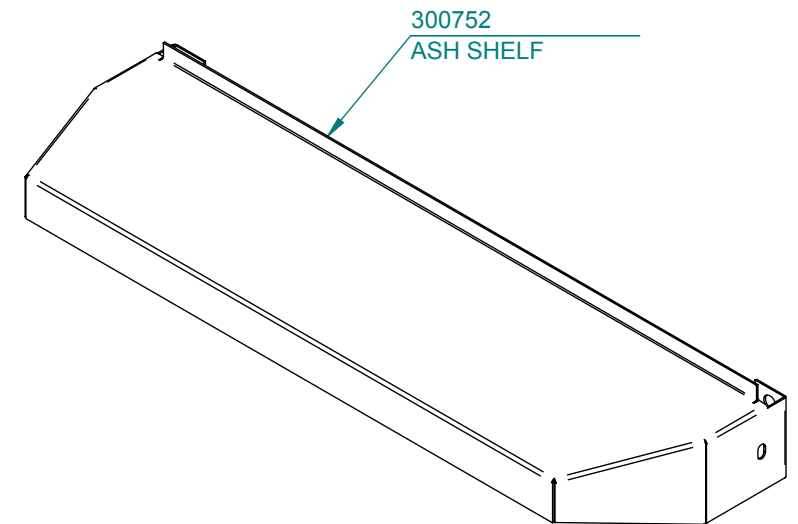

SS200 FREE STANDING 2006

#100940 BRICK SET (7)

#300864 DOOR HANDLE COMPLETE

Item #	Part #	Title	Qty
1	300759	DOOR FRAME ONLY	1
2	300178	GLASS (403 X 200mm)	1
3	300892	GLASS RETAINER	1
4	JAY-SAFAC373	DOOR SPINDLE	1
5	JAY-SAF00076	SPINDLE BUSH	1
6	300017	ROLL PIN M5 X 28	1
7	301627	DOOR HANDLE KNOB	1
8	300101	8G X 3/8 SCREW MUSH POZI BLK	1
9	300150	M6 X 8 GRUBSCREW SOCKET HEAD	1

300738
SIDE PANEL L/H

300745
SIDE PANEL R/H

301718 (Set of 2)
LOUVRE BAR

SS300 FREE STANDING 2006

#100940 BRICK SET (7)

#300864 DOOR HANDLE COMPLETE

Item #	Part #	Title	Qty
1	300759	DOOR FRAME ONLY	1
2	300178	GLASS (403 X 200mm)	1
3	300892	GLASS RETAINER	1
4	JAY-SAFAC373	DOOR SPINDLE	1
5	JAY-SAF00076	SPINDLE BUSH	1
6	300017	ROLL PIN M5 X 28	1
7	301627	DOOR HANDLE KNOB	1
8	300101	8G X 3/8 SCREW MUSH POZI BLK	1
9	300150	M6 X 8 GRUBSCREW SOCKET HEAD	1