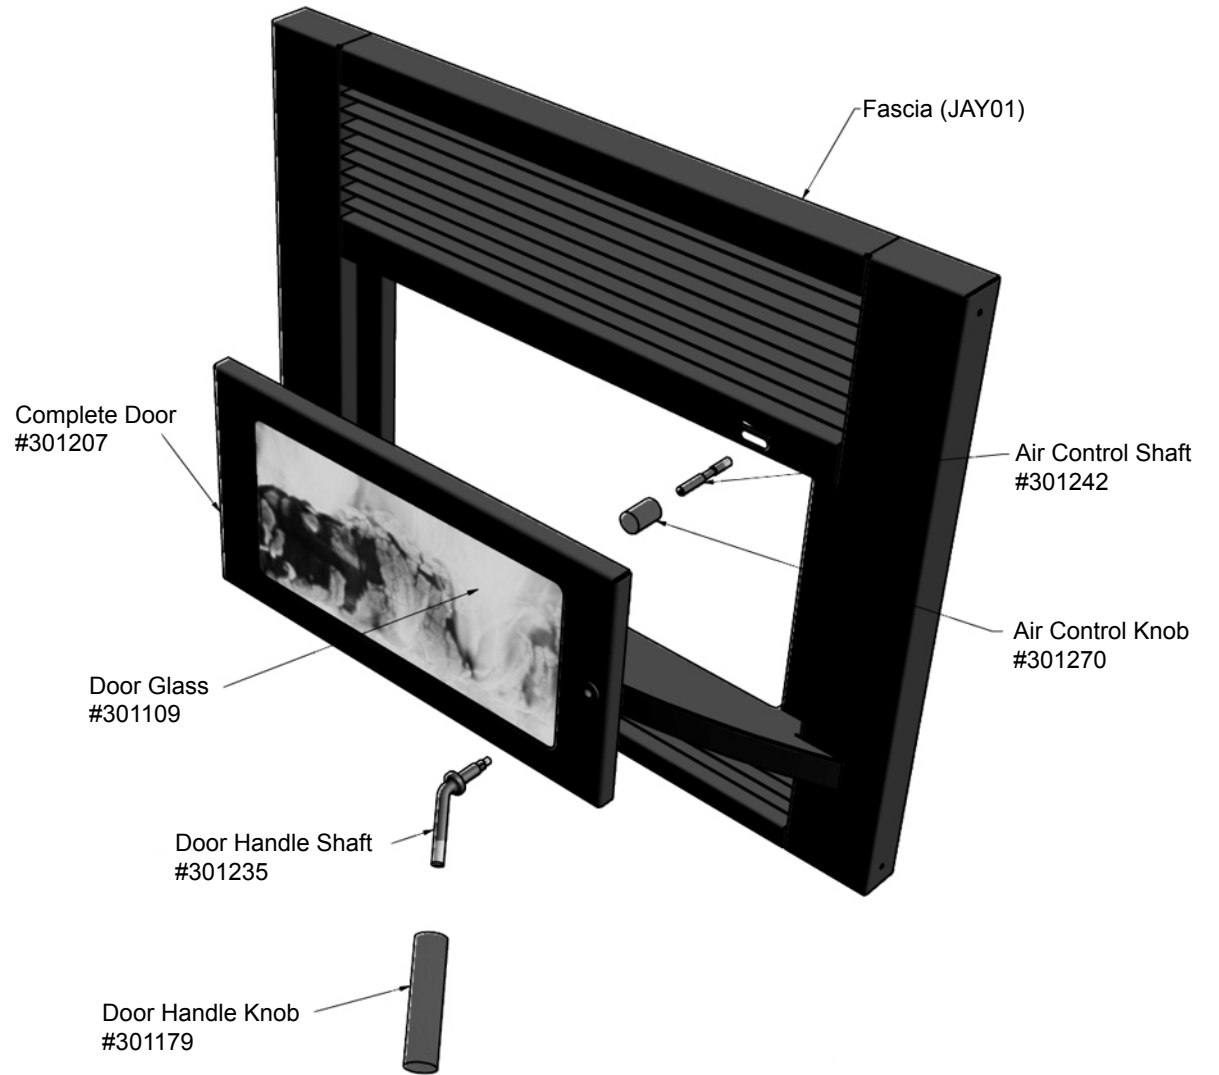

#301249 GLASS RETAINER