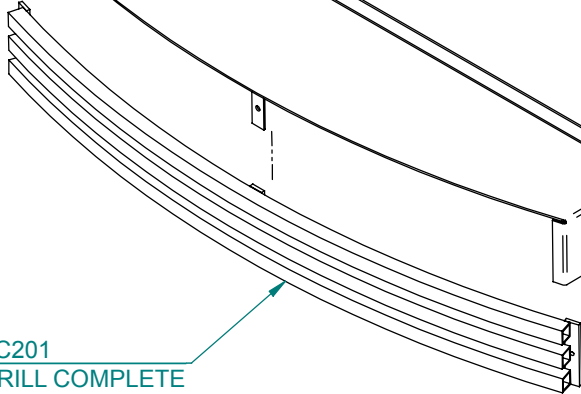

JAY-SFSAC011
ASH SHELF COMPLETE

301739
STRAIGHT LOUVRE

JAY-SAF00003
TOP PANEL

JAY-SFSE00006
SIDE PANEL L/H

JAY-SFSAC201
LOWER GRILL COMPLETE

JAY-SFSE00007
SIDE PANEL R/H

JAY-SFSAC020
PEDESTAL COMPLETE

CLASSIC CLEAN AIR INBUILT 2006