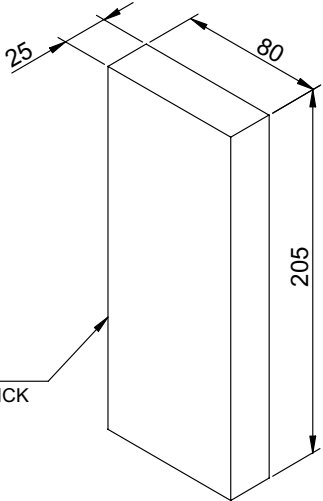

PYRE00628
CERAMIC BRICK

PYRE00629
CERAMIC BRICK