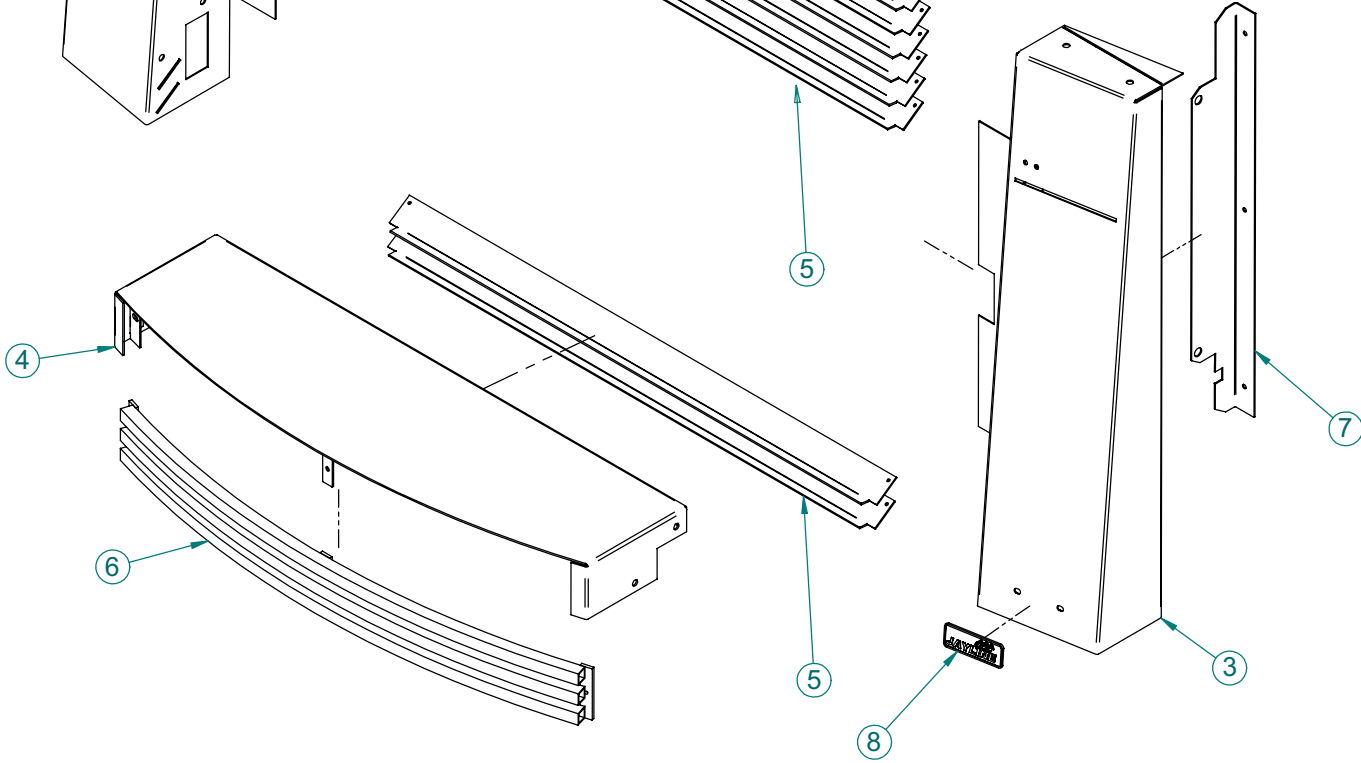

Item #	Part #	Title	Quantity
1	SIBE00027	SIB C/A FASCIA TOP PANEL	1
2	SIBE00028	SIB C/A FASCIA L/H SIDE	1
3	SIBE00029	SIB C/A R/H FASCIA PANEL	1
4	SIBEAC011	SIB ECO ASHSHELF ASSEMBLY	1
5	SIBE00017	SIB C/A LOUVRE FOR HI/LO	8
6	SFSAC201	SIB LOWER GRILL COMPLETE	1
7	SIBE00068	SIB C/A FASCIA MOUNT	2
8	CFS00740	JAYLINE BADGE	1
9	MIC00744	MIC HILO BADGE	1