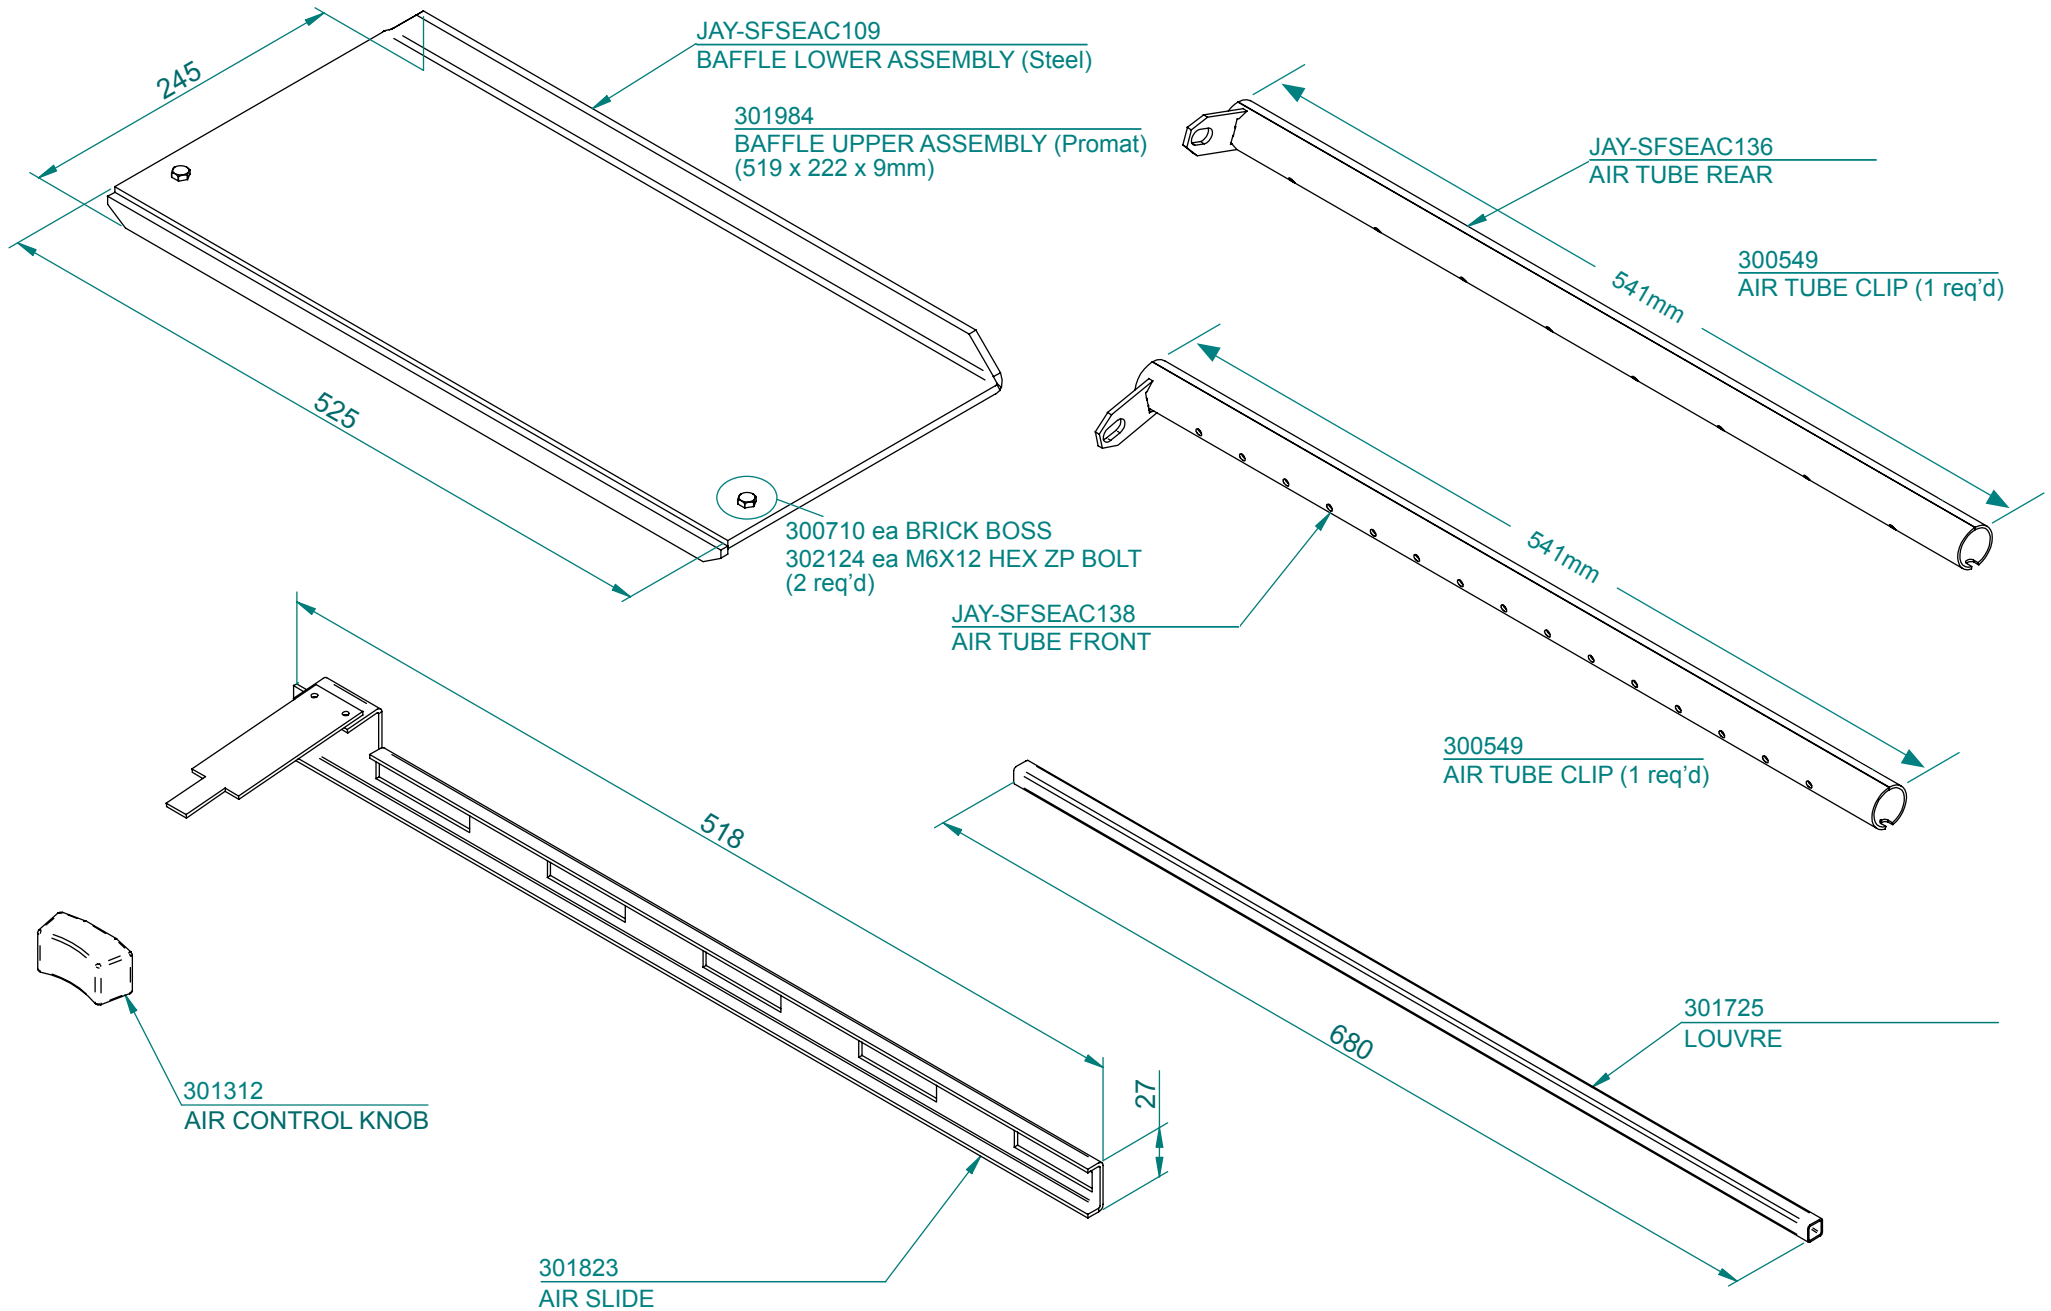

CS400 FREE STANDING

ITEM #	CODE	PART TITLE	ITEM #	CODE	PART TITLE
01	JAY-CS400-ASH	Ash Lip	16	HMP1RMP1	Top Casting
02	HMGCDOROR	Door Outer Raw	17	JAY-CS400-BAFFL	Top Baffle
03	HMGCGLLINED	Door Glass	18	HMPQFAC	Air Channel
04	JAY-CS400-DRWR	Door Glass Retainer	19	HMP1RMP3	Front Casting
05	HMP1BHS	Base Heat Shield	20	HMP1RMP6	Left Side Casting
06	HMP1PR	Pedestal	21	JAY-CS400-SB	Side Promat Baffle
07	HMP1RMP2	Base Casting	22	JAY-CS400-LP	Left Side Panel
08	JAY-CS400-SB	Side Promat Baffle	23	HMGCACMAN	Air Control Manifold
09	HMP1RMP7	Right Side Casting	24	JAY-CS400-ASC	Air Control Slide
10	JAY-CS400-RP	Right Side Panel	25	HMP1ACL	Air Control Lever
11	HMP1RMP5	Rear Casting	26	HMP1RETCLIP	Retainer Clip For Promat
12	HMP1HSW	Inner Heat Shield	27	HMP1ASHEDF	Ash Deflector
13	HMGCFSTRIM	Flue Shield Trim	28	HMP1FR	Front Panel
14	HMP1RHS	Rear Heat Shield	29	JAY-CS400-TB	Top Promat Baffle
15	JAY-CS400-TG	Top Grill			