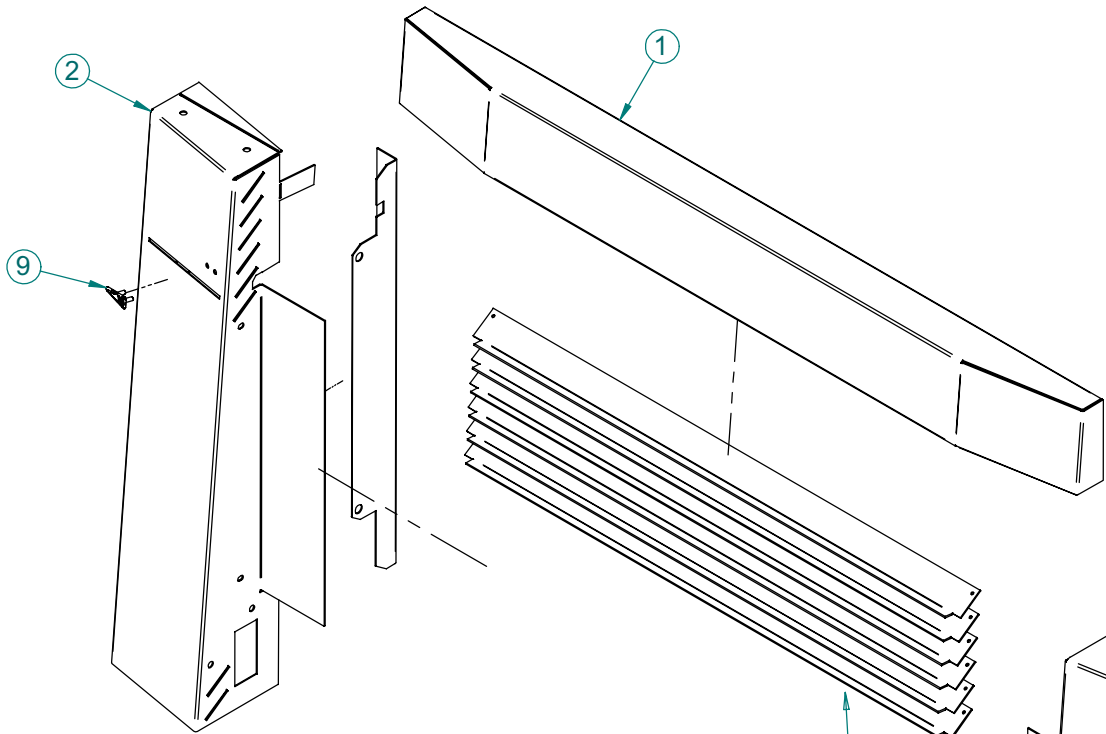

Item #	Part #	Title	Quantity
1	SIBE00027	SIB C/A FASCIA TOP PANEL	1
2	SIBE00028	SIB C/A FASCIA L/H SIDE	1
3	SIBE00029	SIB C/A R/H FASCIA PANEL	1
4	SIBEAC011	SIB ECO ASHSHELF ASSEMBLY	1
5	SIBE00017	SIB C/A LOUVRE FOR HI/LO	8
6	SFSAC201	SIB LOWER GRILL COMPLETE	1
7	SIBE00068	SIB C/A FASCIA MOUNT	2
8	CFS00740	JAYLINE BADGE	1
9	MIC00744	MIC HILO BADGE	1