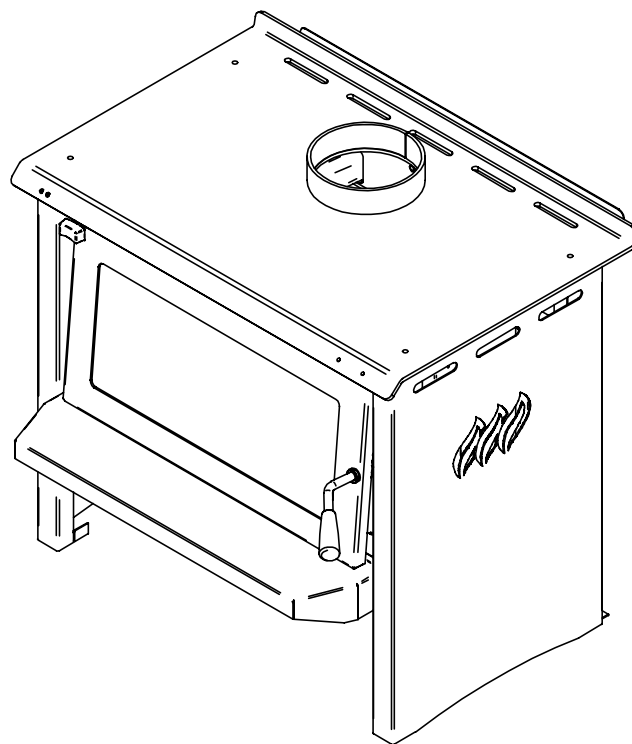

SS400 FREE STANDING 2006