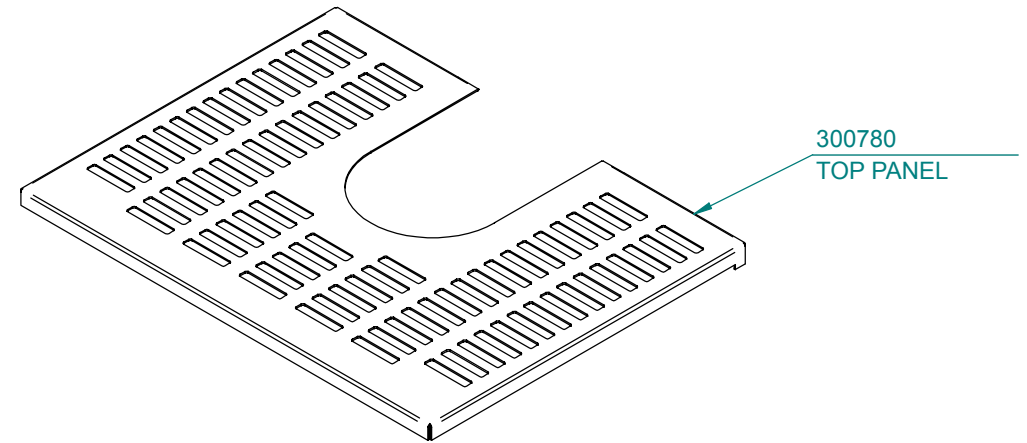

300738
SIDE PANEL L/H

300745
SIDE PANEL R/H

301718 (Set of 2)
LOUVRE BAR

SS300 FREE STANDING 2006

#100940 BRICK SET (7)

#300864 DOOR HANDLE COMPLETE

Item #	Part #	Title	Qty
1	300759	DOOR FRAME ONLY	1
2	300178	GLASS (403 X 200mm)	1
3	300892	GLASS RETAINER	1
4	JAY-SAFAC373	DOOR SPINDLE	1
5	JAY-SAF00076	SPINDLE BUSH	1
6	300017	ROLL PIN M5 X 28	1
7	301627	DOOR HANDLE KNOB	1
8	300101	8G X 3/8 SCREW MUSH POZI BLK	1
9	300150	M6 X 8 GRUBSCREW SOCKET HEAD	1