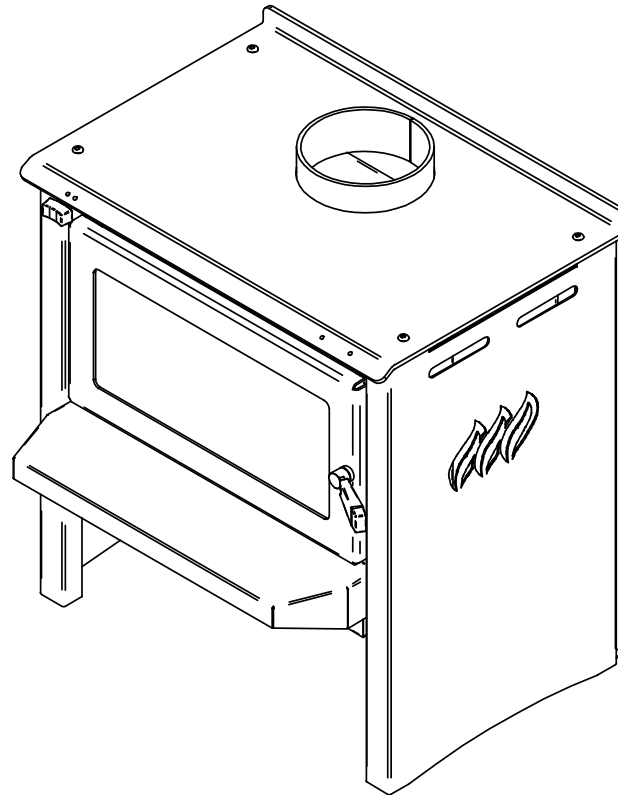

SS200 FREE STANDING 2006