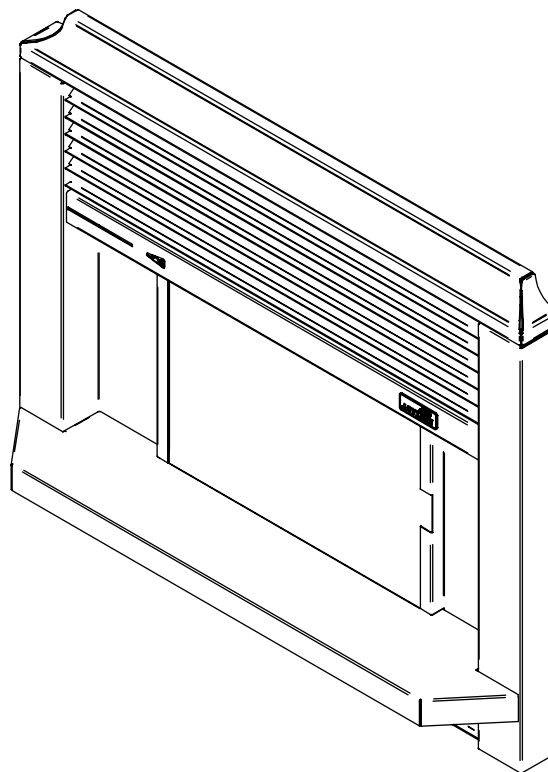

JAY-SFSAC011
ASH SHELF COMPLETE

301739
STRAIGHT LOUVRE

JAY-SAF00003
TOP PANEL

JAY-SFSE00006
SIDE PANEL L/H

JAY-SFSAC201
LOWER GRILL COMPLETE

JAY-SFSE00007
SIDE PANEL R/H

JAY-SFSAC020
PEDESTAL COMPLETE

CLASSIC CLEAN AIR INBUILT 2006