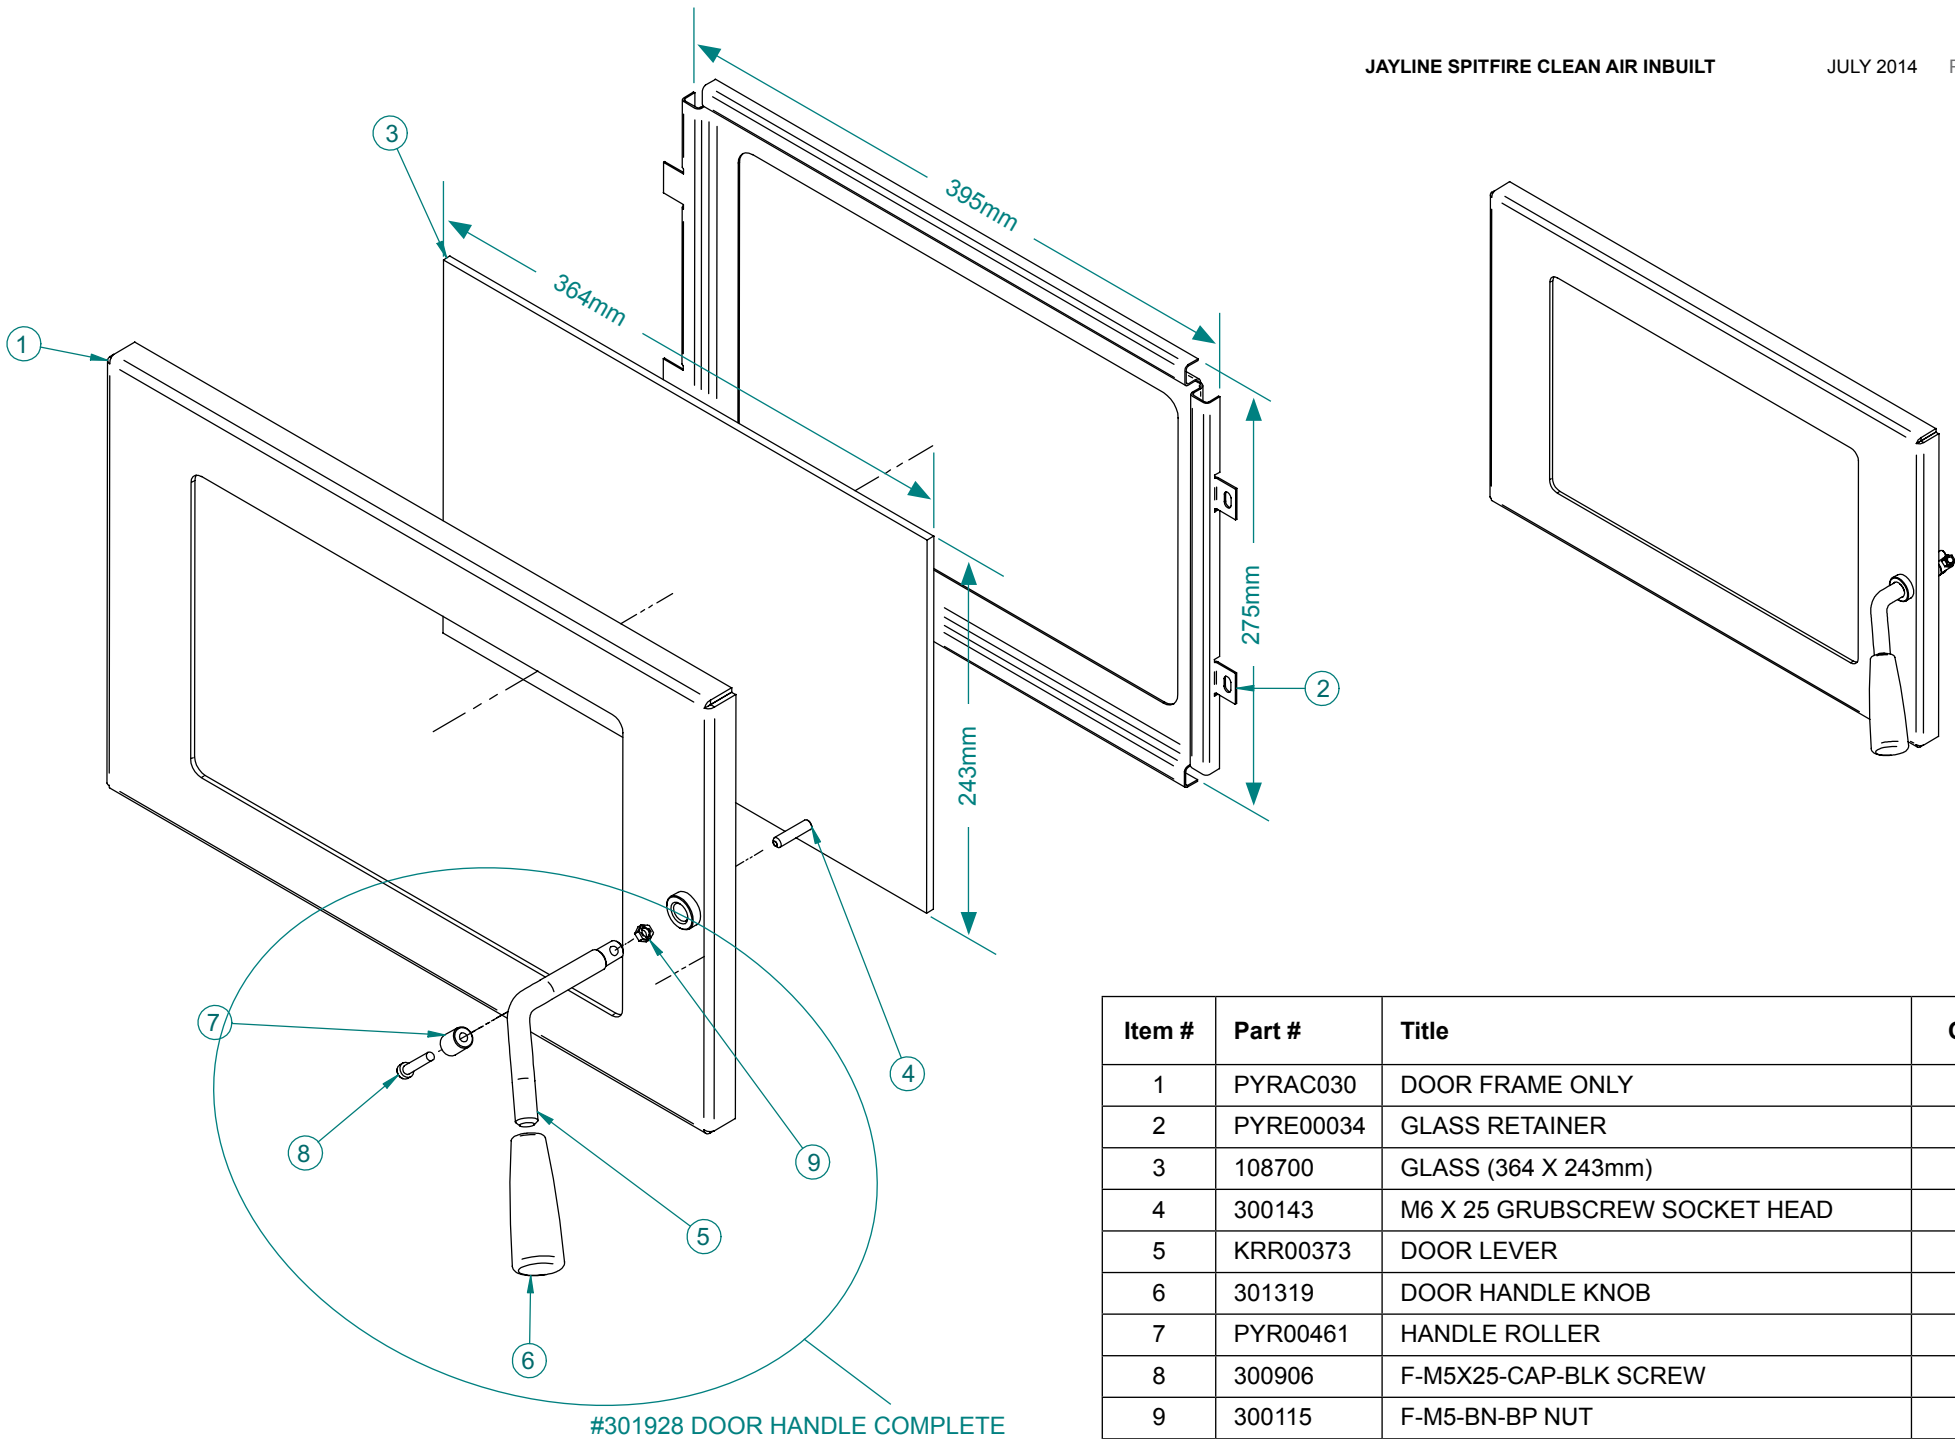

PYRE00628 ea (2 req'd)
CERAMIC BRICK

PYRE00354 ea (6 req'd)
CERAMIC BRICK

Item #	Part #	Title	Qty
1	PYRAC030	DOOR FRAME ONLY	1
2	PYRE00034	GLASS RETAINER	1
3	108700	GLASS (364 X 243mm)	1
4	300143	M6 X 25 GRUBSCREW SOCKET HEAD	1
5	KRR00373	DOOR LEVER	1
6	301319	DOOR HANDLE KNOB	1
7	PYR00461	HANDLE ROLLER	1
8	300906	F-M5X25-CAP-BLK SCREW	1
9	300115	F-M5-BN-BP NUT	1