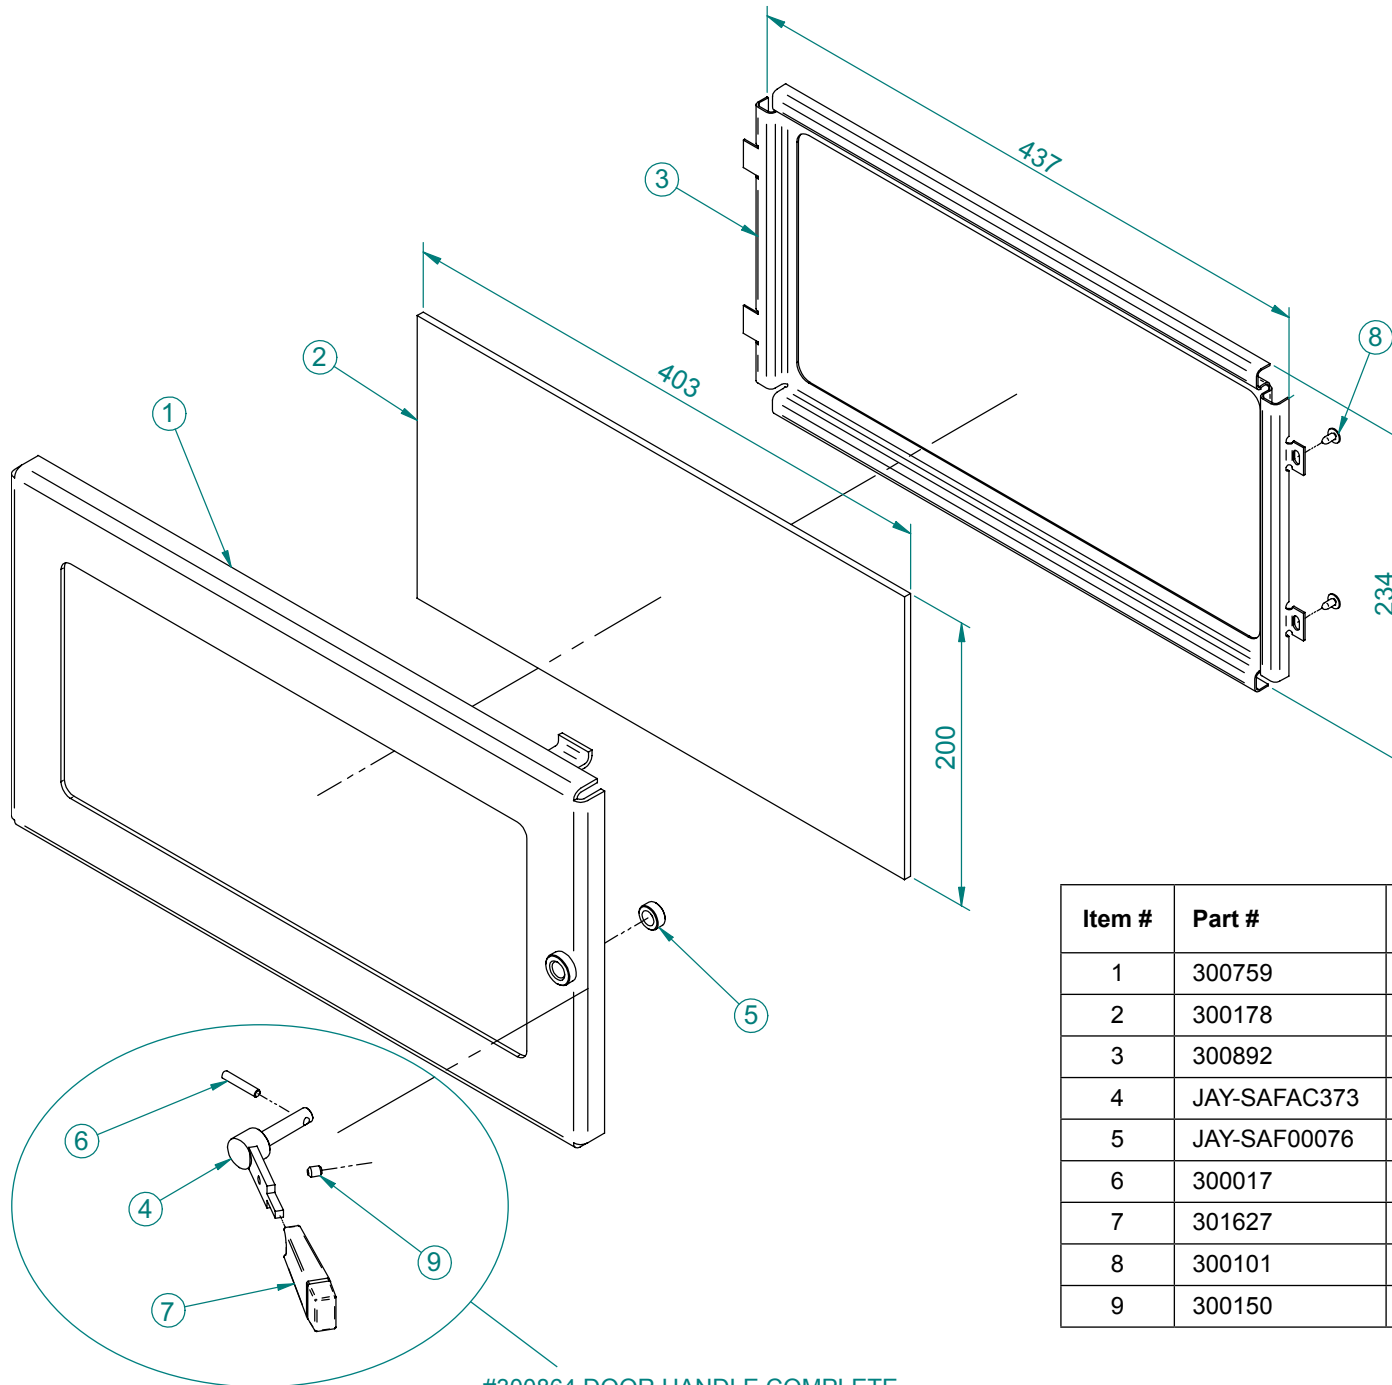

300738
SIDE PANEL L/H

300745
SIDE PANEL R/H

301718 (Set of 2)
LOUVRE BAR

SS300 FREE STANDING 2006

#100940 BRICK SET (7)

#300864 DOOR HANDLE COMPLETE

Item #	Part #	Title	Qty
1	300759	DOOR FRAME ONLY	1
2	300178	GLASS (403 X 200mm)	1
3	300892	GLASS RETAINER	1
4	JAY-SAFAC373	DOOR SPINDLE	1
5	JAY-SAF00076	SPINDLE BUSH	1
6	300017	ROLL PIN M5 X 28	1
7	301627	DOOR HANDLE KNOB	1
8	300101	8G X 3/8 SCREW MUSH POZI BLK	1
9	300150	M6 X 8 GRUBSCREW SOCKET HEAD	1