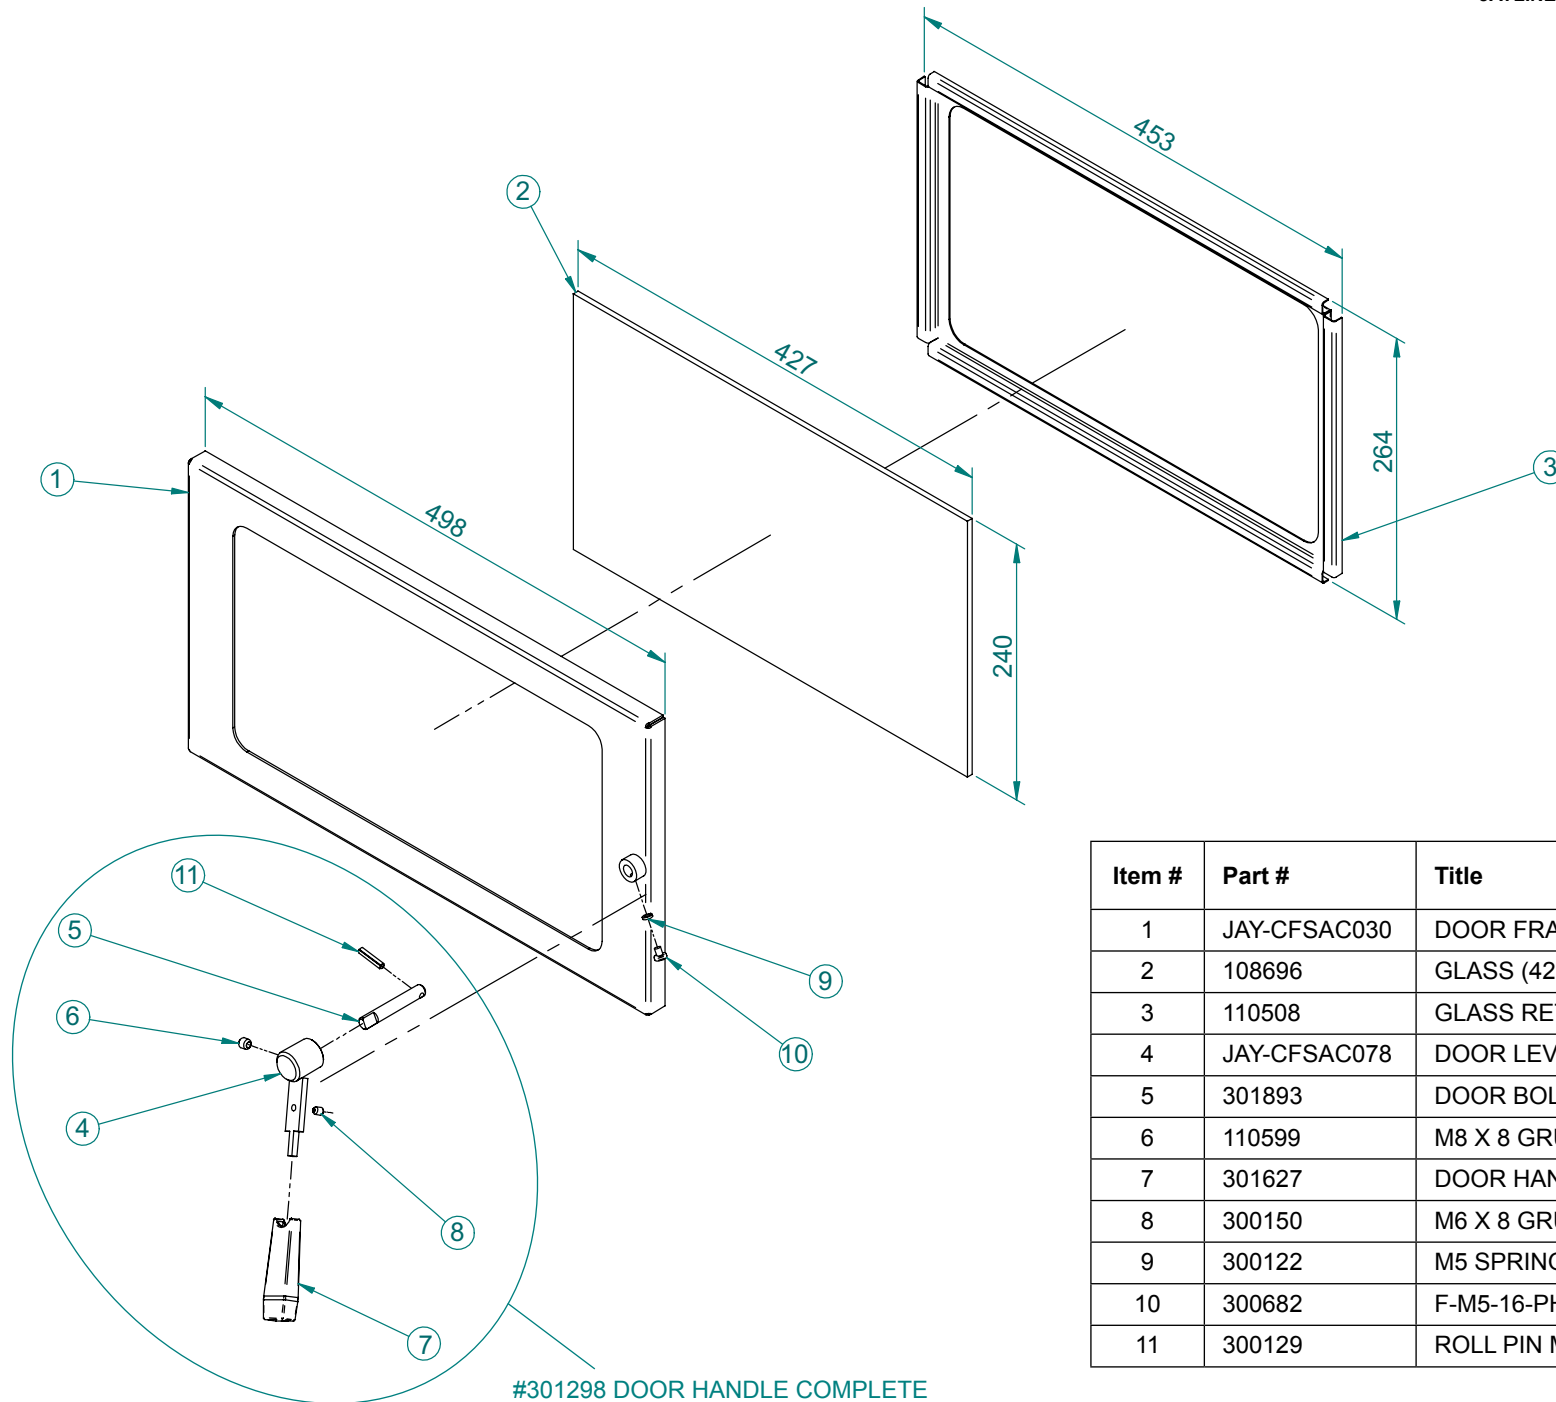

Door Rope/Seal (13mm diameter)

CLASSIC CLEAN AIR FREE STANDING

#117235 BRICK SET (8)

#301298 DOOR HANDLE COMPLETE

Item #	Part #	Title	Qty
1	JAY-CFSAC030	DOOR FRAME ONLY	1
2	108696	GLASS (427 X 240mm)	1
3	110508	GLASS RETAINER	1
4	JAY-CFSAC078	DOOR LEVER	1
5	301893	DOOR BOLT	1
6	110599	M8 X 8 GRUBSCREW SOCKET HEAD	1
7	301627	DOOR HANDLE KNOB	1
8	300150	M6 X 8 GRUBSCREW SOCKET HEAD	1
9	300122	M5 SPRING WASHER	1
10	300682	F-M5-16-PH-POS-BK SCREW	1
11	300129	ROLL PIN M5 X 24	1