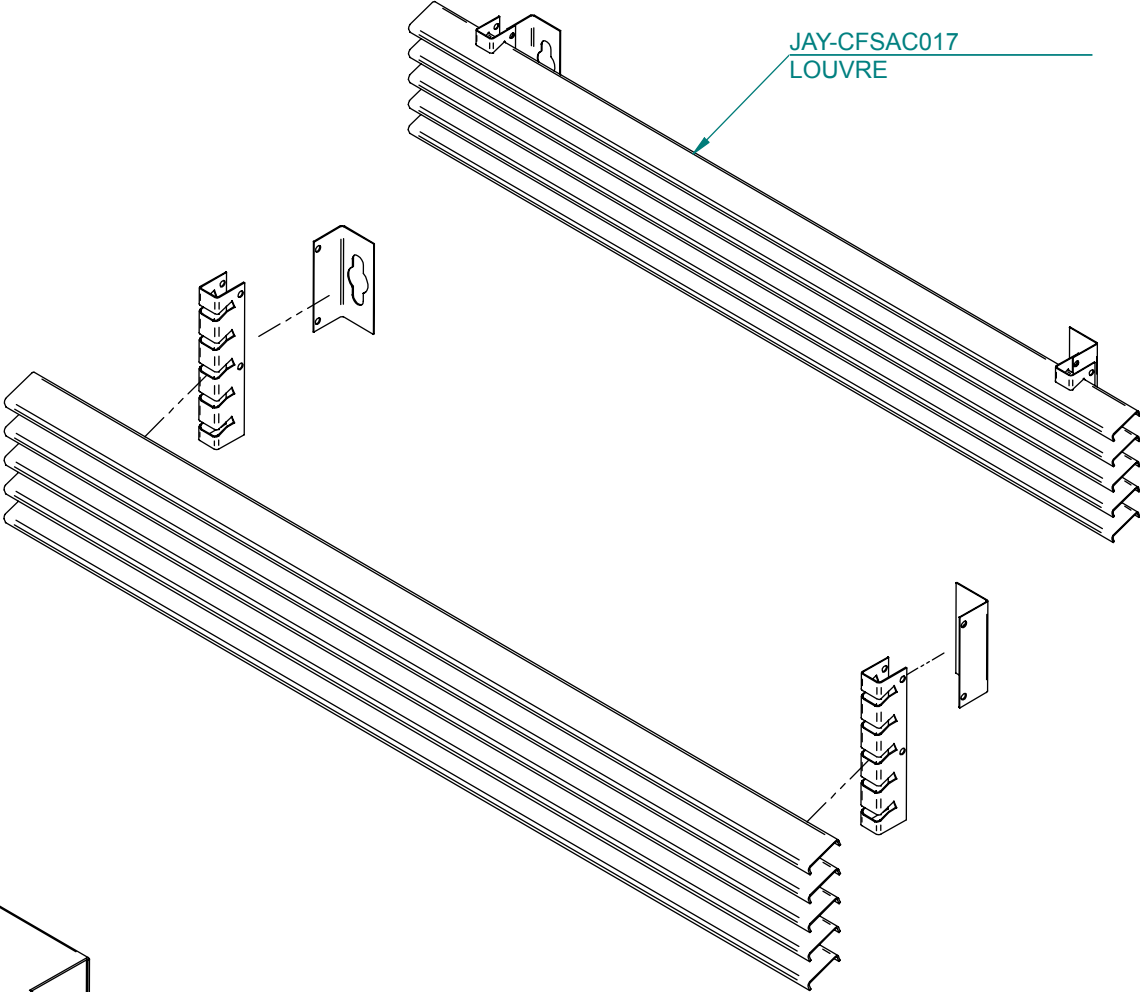

JAY-CFSAC001
TOP SURROUND

JAY-CSFS00006
SIDE PANEL L/H

JAY-CSFS00020
PEDESTAL

JAY-CFSAC017
LOUVRE

JAY-CSFSAC011
ASH SHELF

SPITFIRE CLEAN AIR FREE STANDING 2006

Model: FLAT DOOR

#100928 BRICK SET (7)