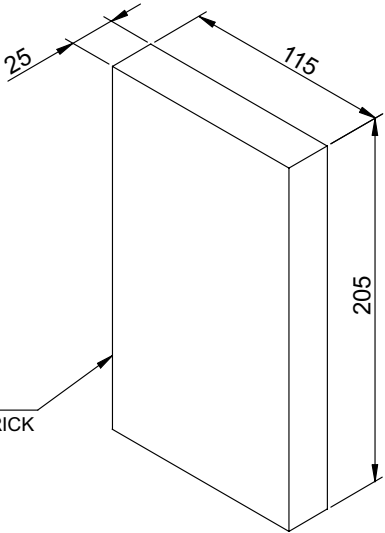

PYRE00116
ECO BAFFLE SUPPORT L/H

PYRE00628
CERAMIC BRICK