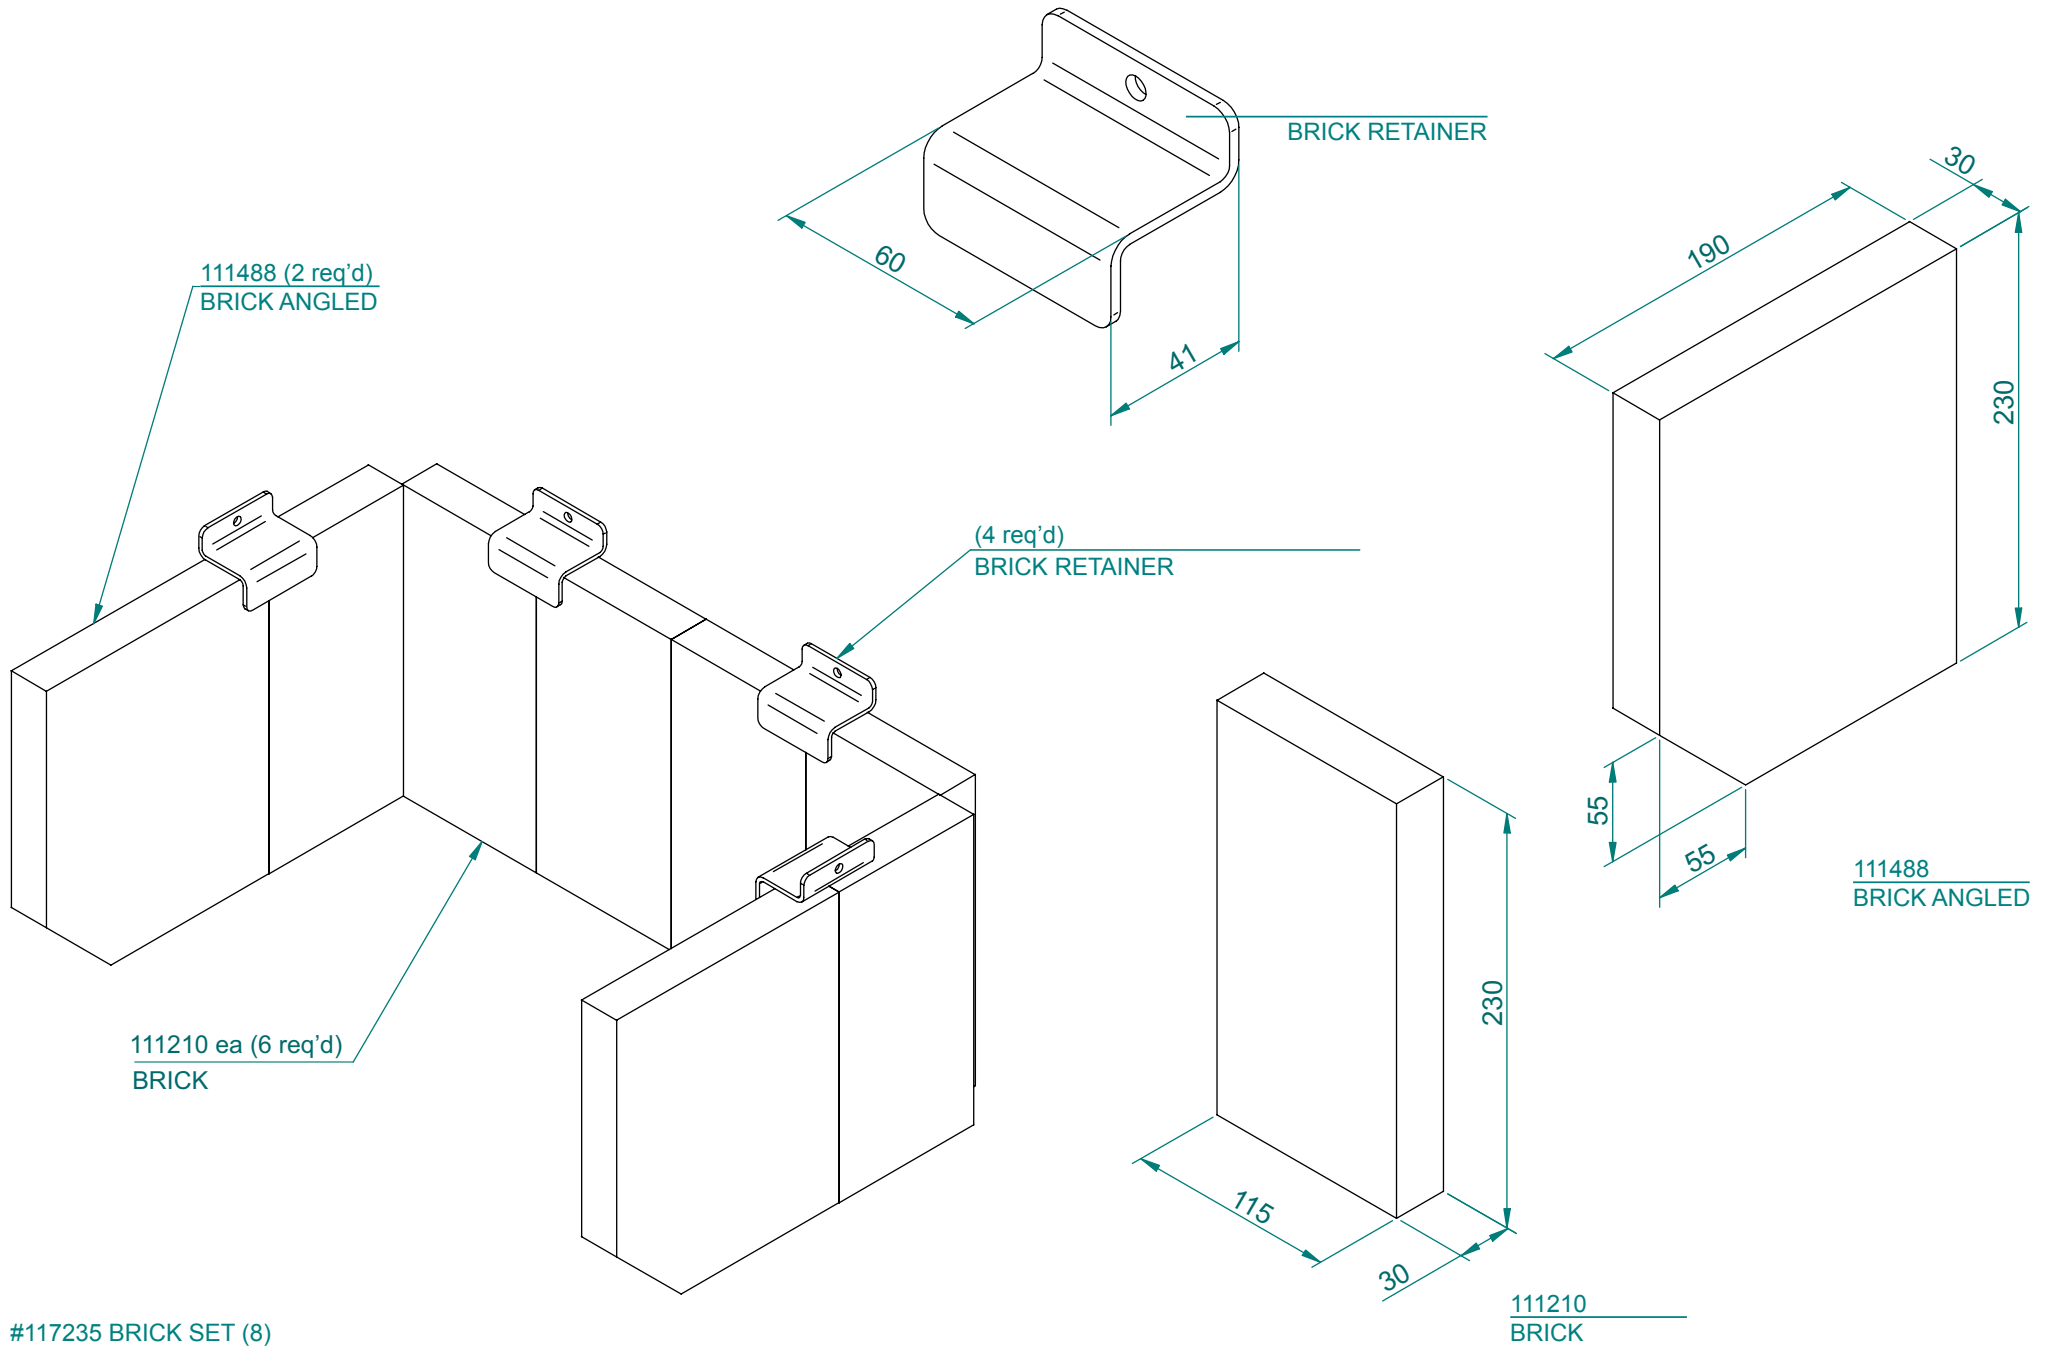

#117235 BRICK SET (8)