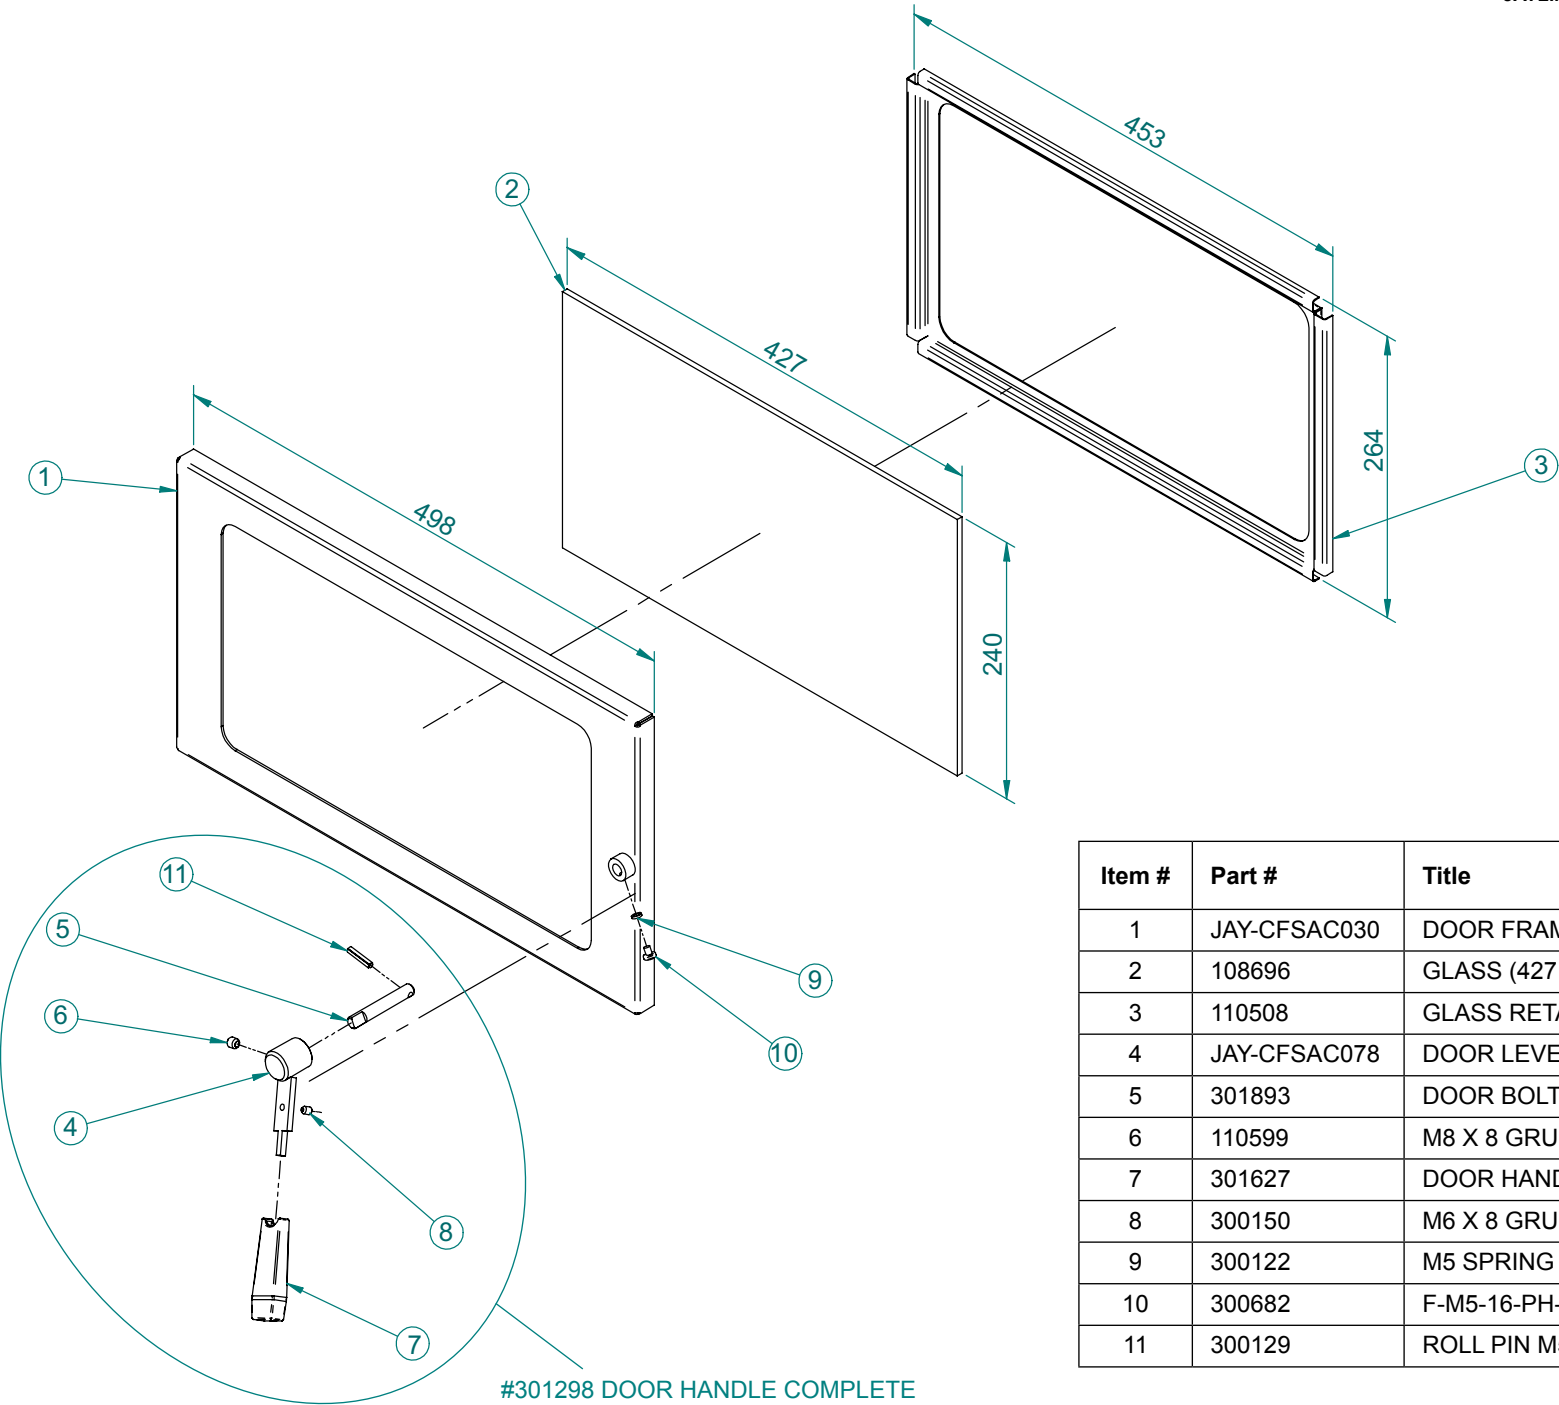

JAY-CFSAC001
TOP SURROUND

CLASSIC RURAL FREE STANDING 2006

#301298 DOOR HANDLE COMPLETE

Item #	Part #	Title	Qty
1	JAY-CFSAC030	DOOR FRAME ONLY	1
2	108696	GLASS (427 X 240mm)	1
3	110508	GLASS RETAINER	1
4	JAY-CFSAC078	DOOR LEVER	1
5	301893	DOOR BOLT	1
6	110599	M8 X 8 GRUBSCREW SOCKET HEAD	1
7	301627	DOOR HANDLE KNOB	1
8	300150	M6 X 8 GRUBSCREW SOCKET HEAD	1
9	300122	M5 SPRING WASHER	1
10	300682	F-M5-16-PH-POS-BK SCREW	1
11	300129	ROLL PIN M5 X 24	1