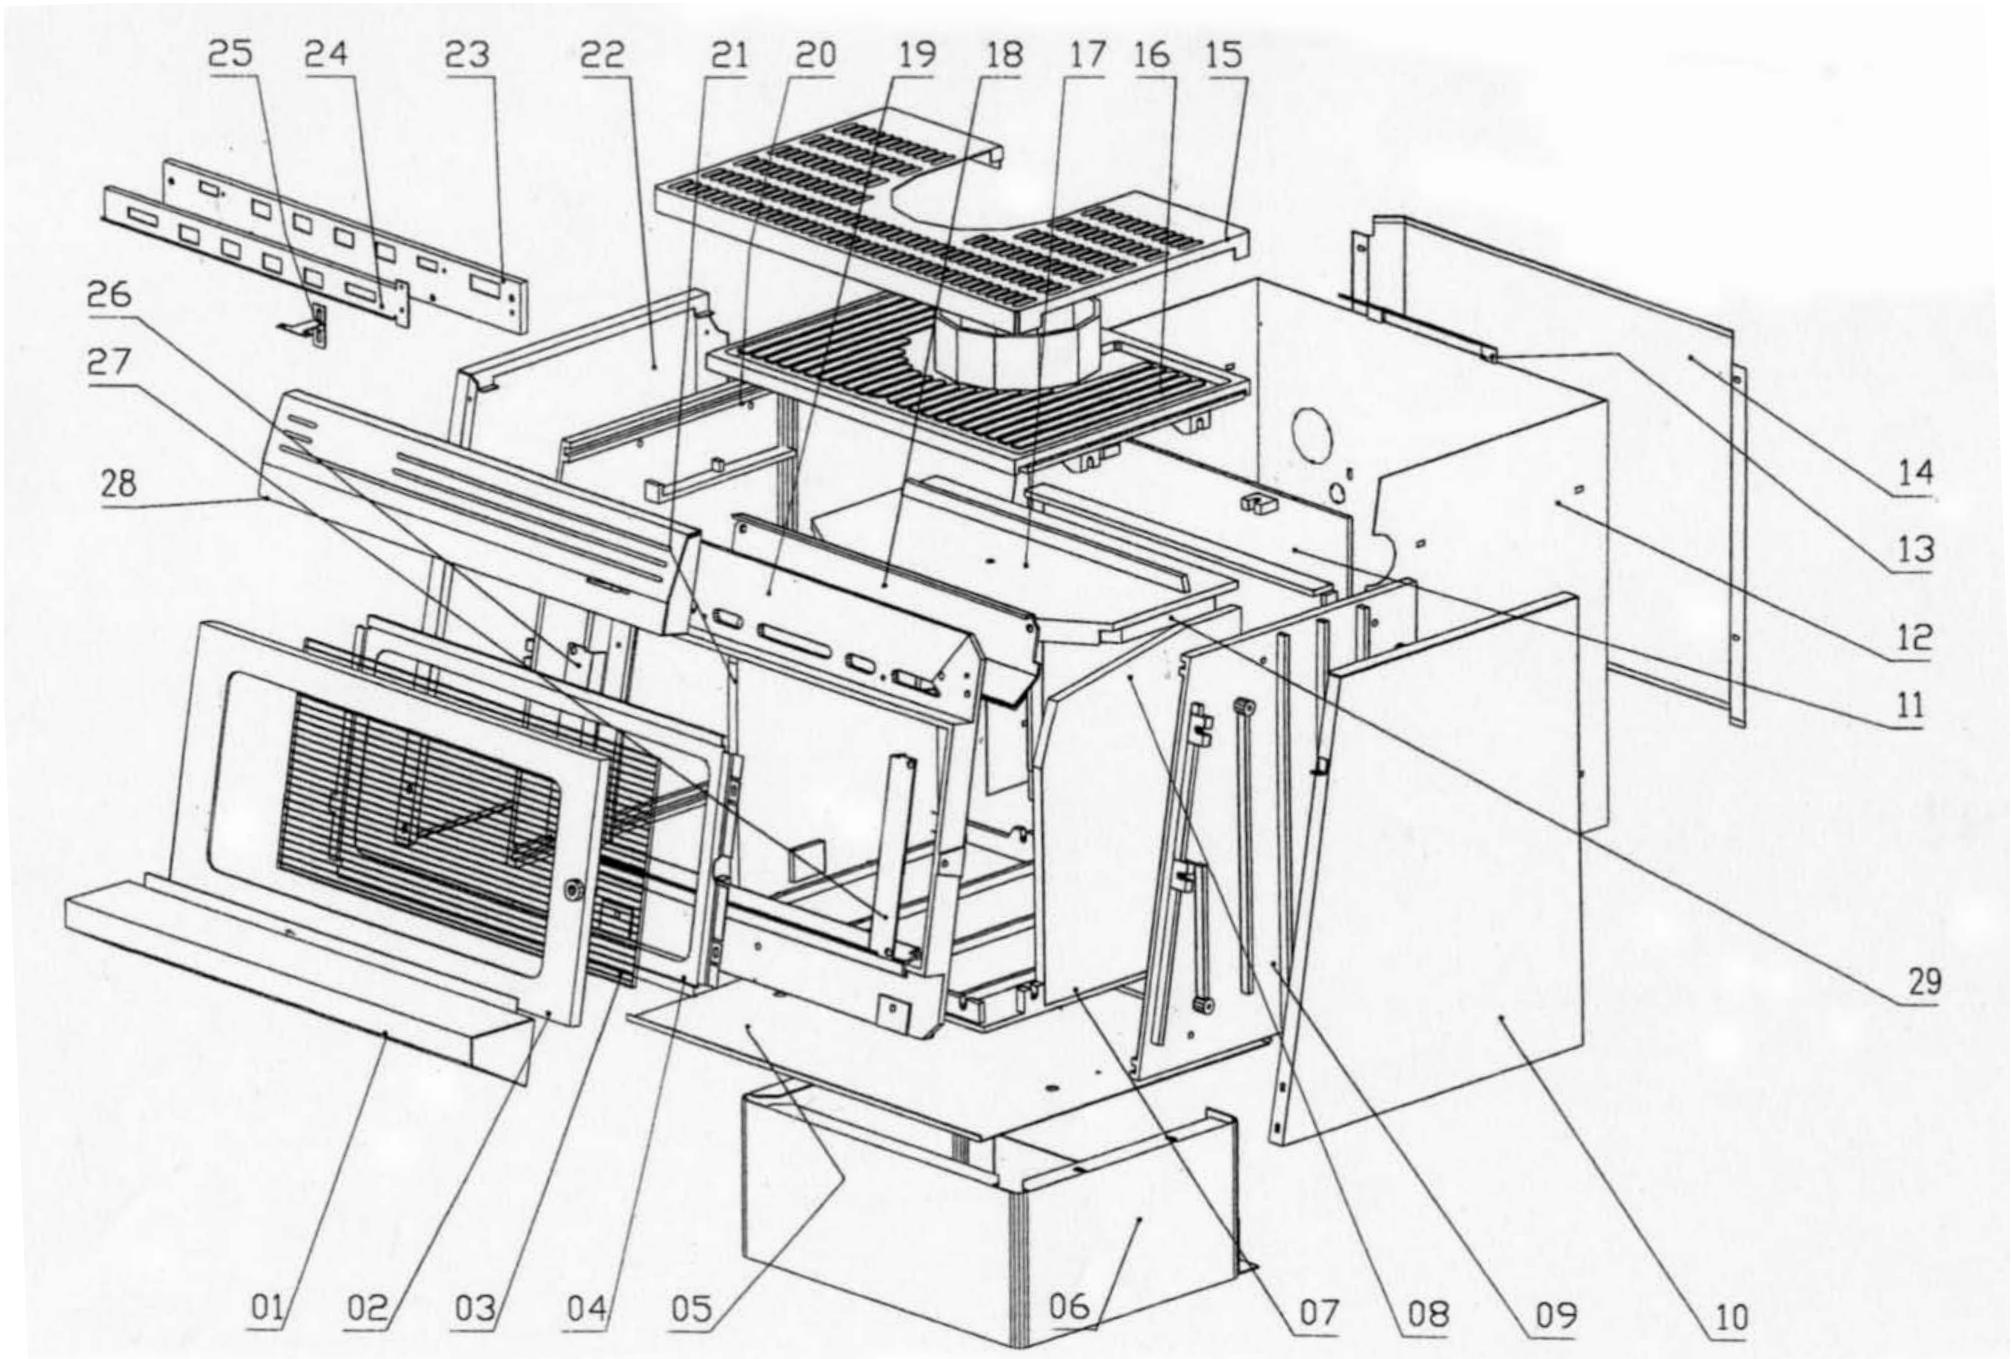

CS400 FREE STANDING

ITEM #	CODE	PART TITLE	ITEM #	CODE	PART TITLE
01	JAY-CS400-ASH	Ash Lip	16	HMP1RMP1	Top Casting
02	HMGCDOROR	Door Outer Raw	17	JAY-CS400-BAFFL	Top Baffle
03	HMGCGLLINED	Door Glass	18	HMPQFAC	Air Channel
04	JAY-CS400-DRWR	Door Glass Retainer	19	HMP1RMP3	Front Casting
05	HMP1BHS	Base Heat Shield	20	HMP1RMP6	Left Side Casting
06	HMP1PR	Pedestal	21	JAY-CS400-SB	Side Promat Baffle
07	HMP1RMP2	Base Casting	22	JAY-CS400-LP	Left Side Panel
08	JAY-CS400-SB	Side Promat Baffle	23	HMGCACMAN	Air Control Manifold
09	HMP1RMP7	Right Side Casting	24	JAY-CS400-ASC	Air Control Slide
10	JAY-CS400-RP	Right Side Panel	25	HMP1ACL	Air Control Lever
11	HMP1RMP5	Rear Casting	26	HMP1RETCLIP	Retainer Clip For Promat
12	HMP1HSW	Inner Heat Shield	27	HMP1ASHEDF	Ash Deflector
13	HMGCFSTRIM	Flue Shield Trim	28	HMP1FR	Front Panel
14	HMP1RHS	Rear Heat Shield	29	JAY-CS400-TB	Top Promat Baffle
15	JAY-CS400-TG	Top Grill			