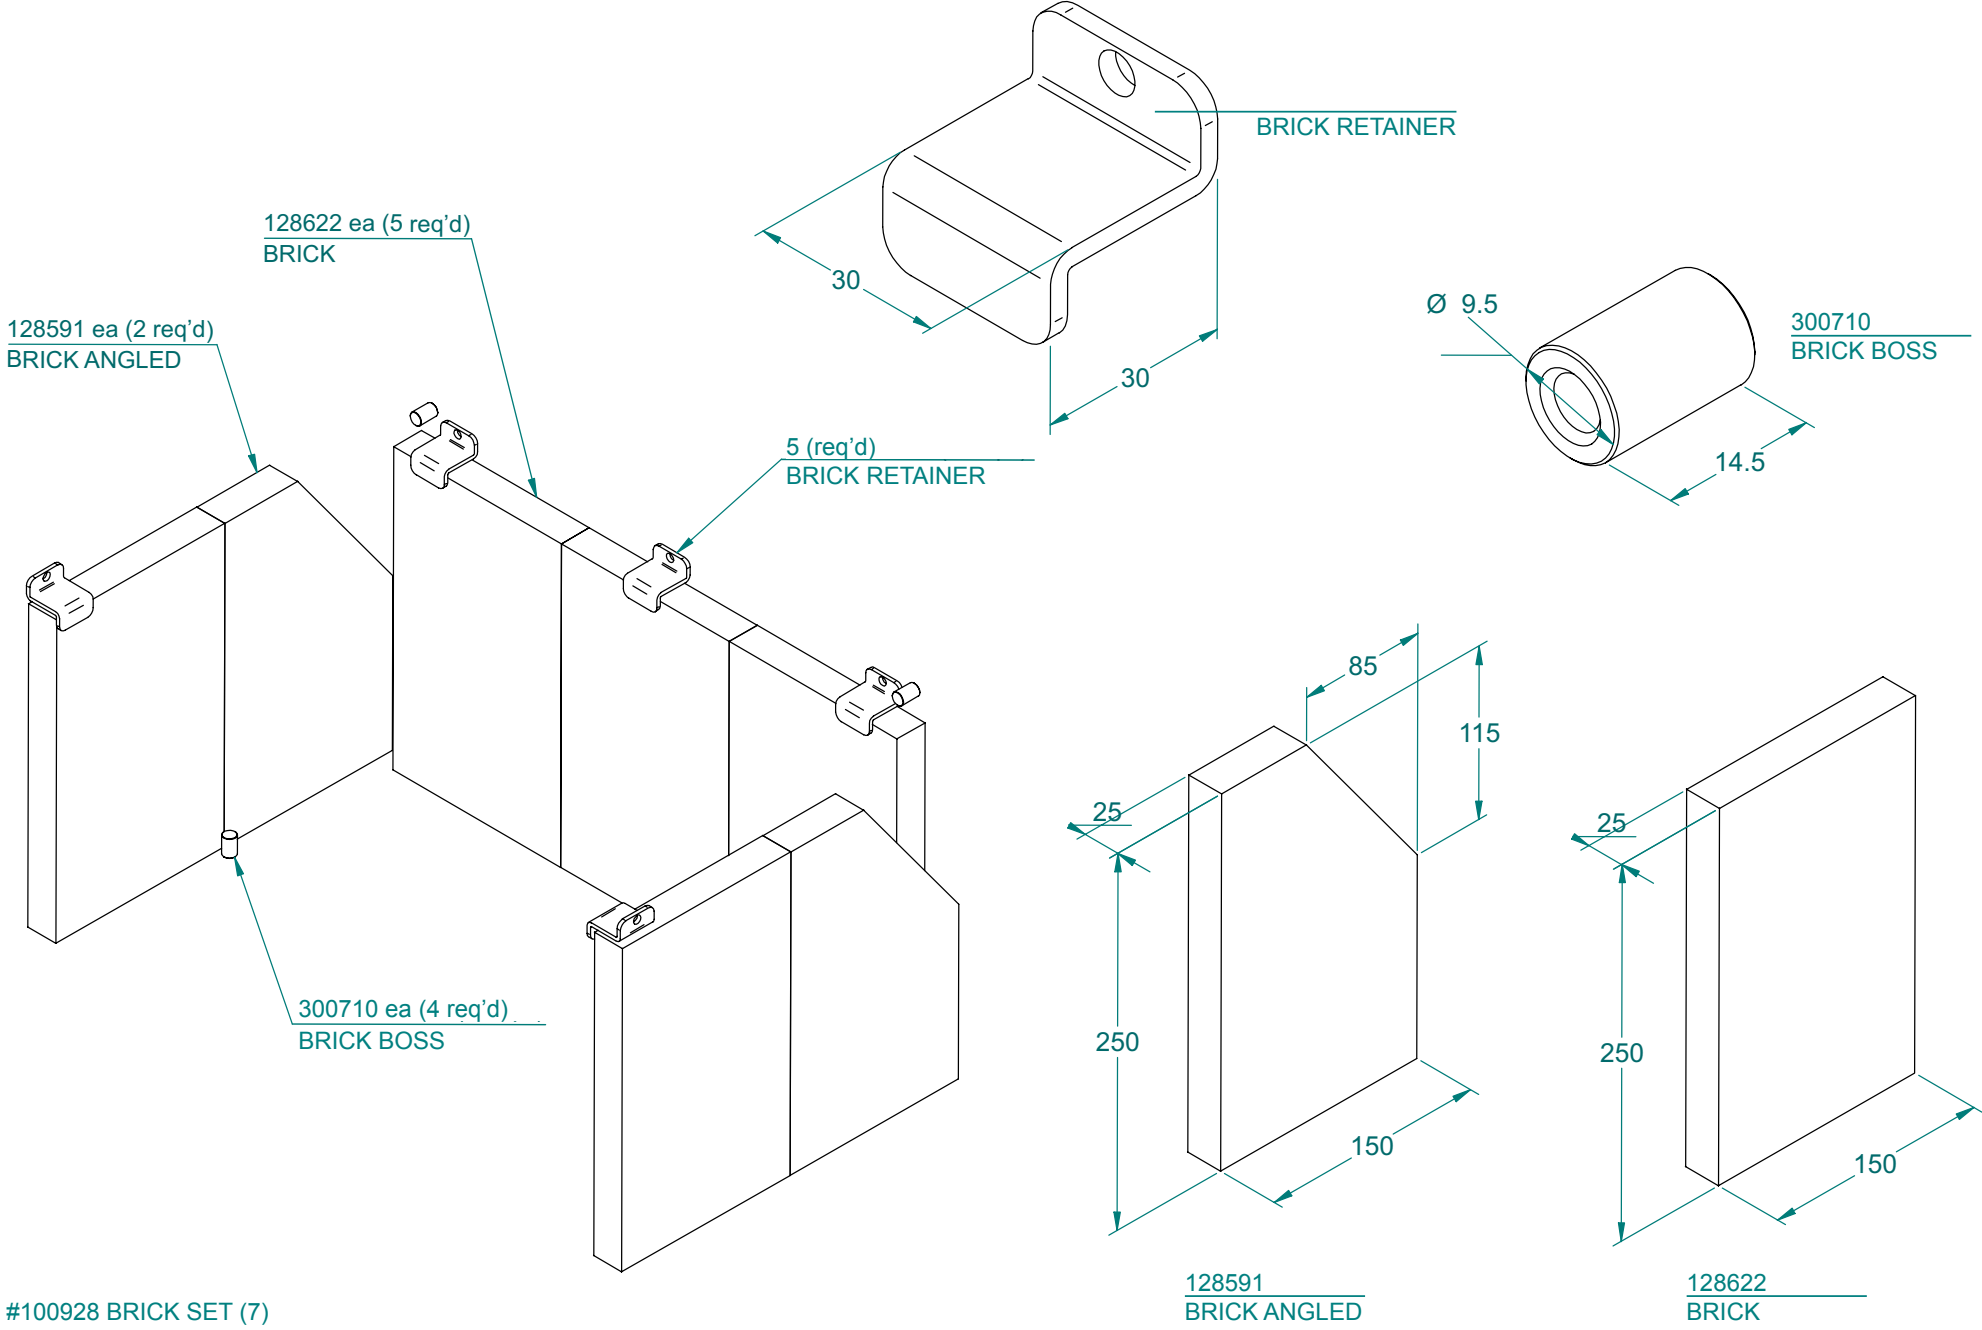

JAY-CFSAC001
TOP SURROUND

JAY-CSFS00006
SIDE PANEL L/H

JAY-CSFS00020
PEDESTAL

JAY-CFSAC017
LOUVRE

JAY-CSFSAC011
ASH SHELF

SPITFIRE CLEAN AIR FREE STANDING 2006

Model: FLAT DOOR

#100928 BRICK SET (7)