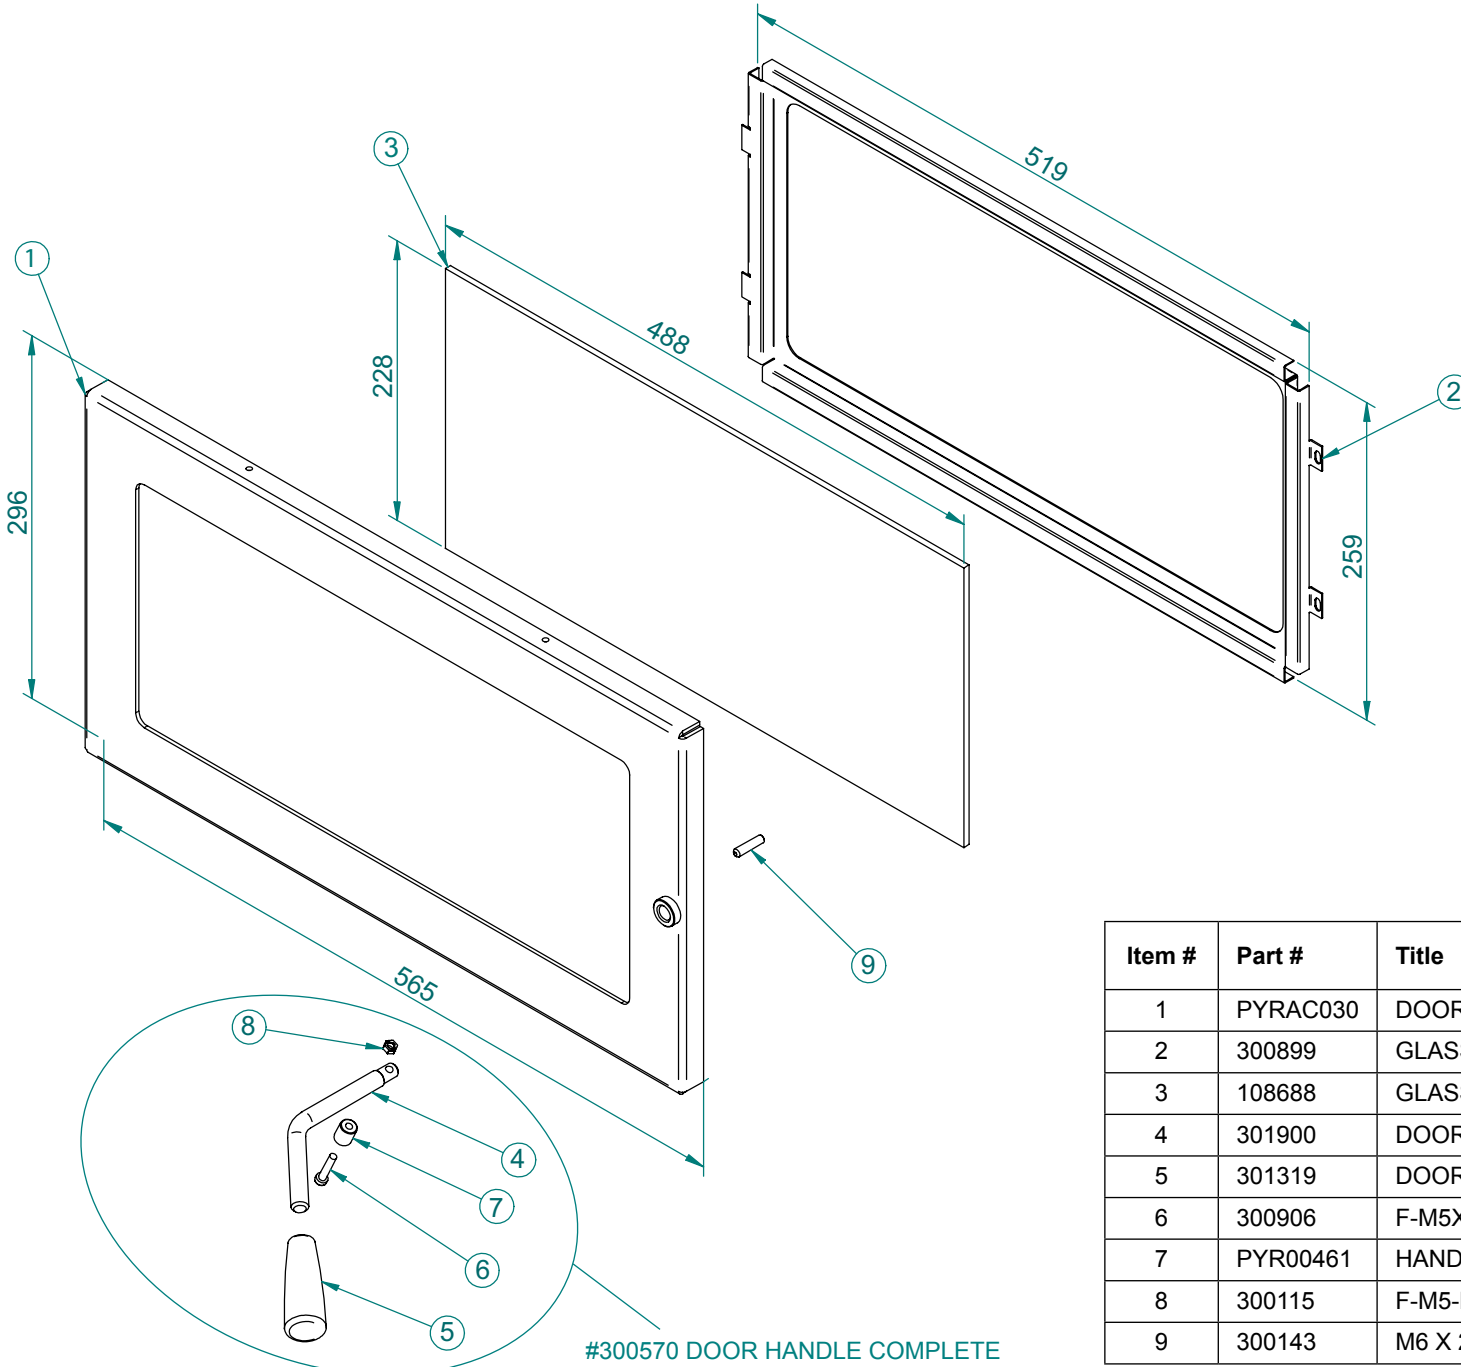

JAY-CFSAC001
TOP SURROUND

JAY-CSFS00006
SIDE PANEL L/H

JAY-CSFS00020
PEDESTAL

JAY-CFSAC017
LOUVRE

JAY-CSFSAC011
ASH SHELF

SPITFIRE CLEAN AIR FREE STANDING 2006

Model: FLAT DOOR

#100928 BRICK SET (7)