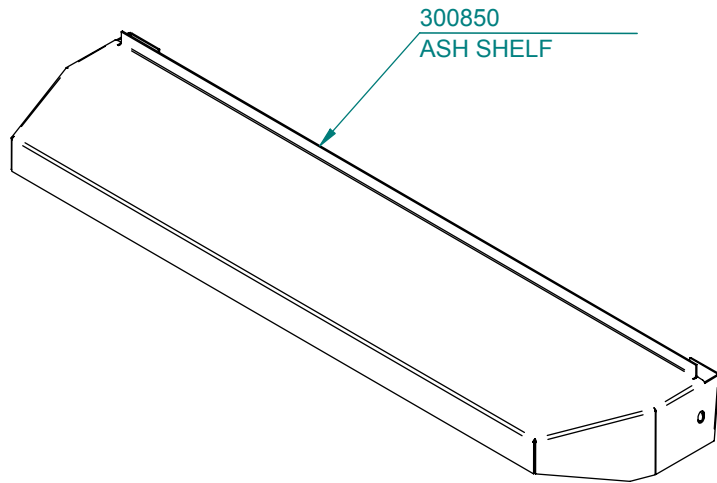

SS400 FREE STANDING 2006

#100928 BRICK SET (7)

#300570 DOOR HANDLE COMPLETE
 #300983 DOOR HANDLE NUT & BOLT SET (#6, #7 & #8)

Item #	Part #	Title	Qty
1	300822	DOOR FRAME ONLY	1
2	300899	GLASS RETAINER	1
3	108688	GLASS (488mm x 228mm)	1
4	301900	DOOR LEVER	1
5	301319	DOOR HANDLE KNOB	1
6	300906	F-M5X25-CAP-BLK SCREW	1
7	PYR00461	HANDLE ROLLER	1
8	300115	F-M5-BN-BP NUT	1
9	300143	M6 X 25 GRUBSCREW SOCKET HEAD	1