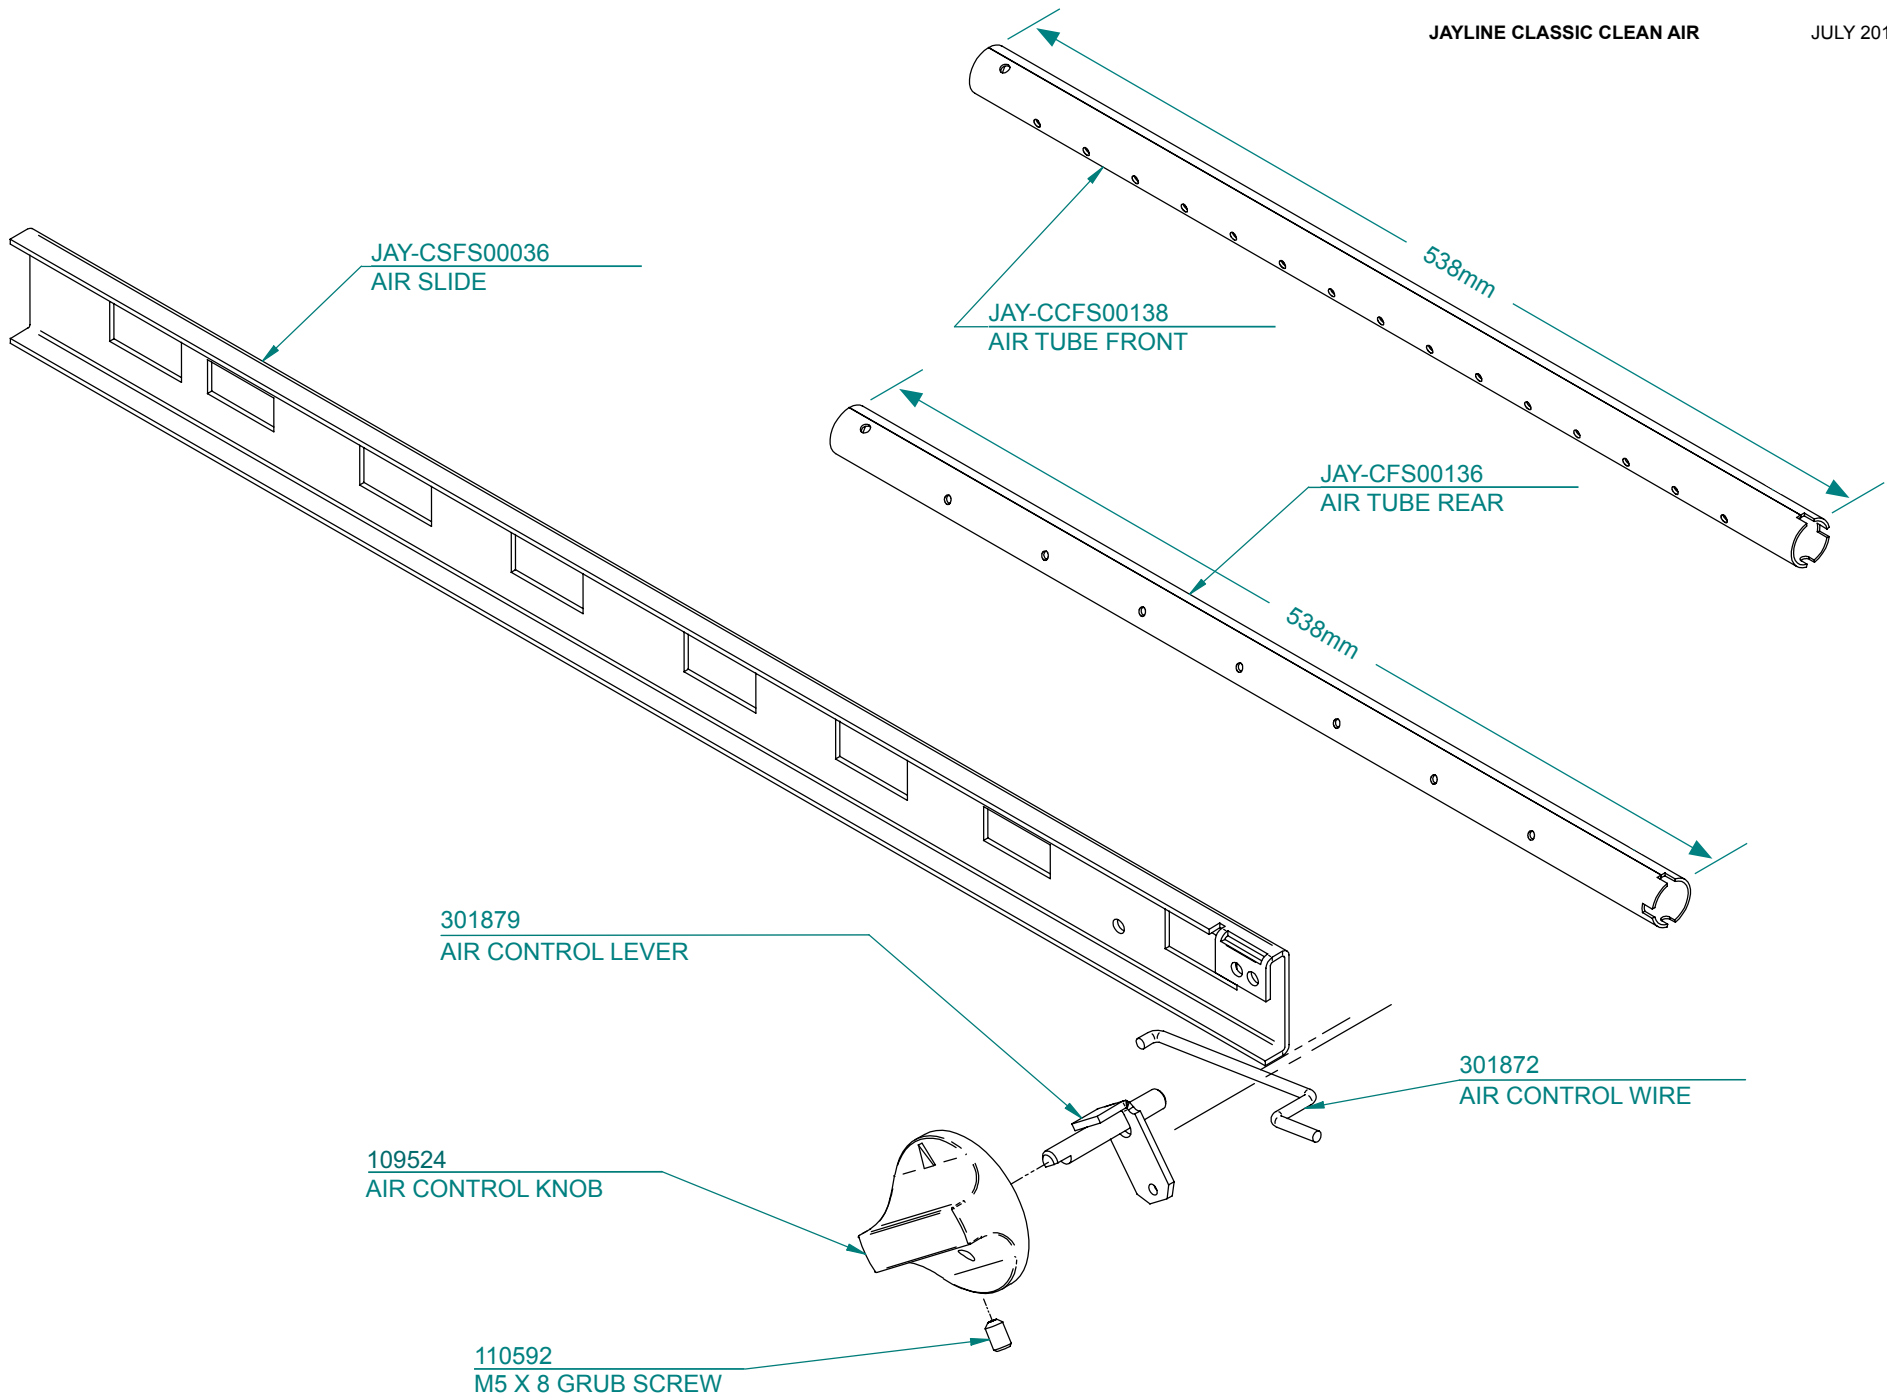

Door Rope/Seal (13mm diameter)

CLASSIC CLEAN AIR FREE STANDING

#117235 BRICK SET (8)

#301298 DOOR HANDLE COMPLETE

Item #	Part #	Title	Qty
1	JAY-CFSAC030	DOOR FRAME ONLY	1
2	108696	GLASS (427 X 240mm)	1
3	110508	GLASS RETAINER	1
4	JAY-CFSAC078	DOOR LEVER	1
5	301893	DOOR BOLT	1
6	110599	M8 X 8 GRUBSCREW SOCKET HEAD	1
7	301627	DOOR HANDLE KNOB	1
8	300150	M6 X 8 GRUBSCREW SOCKET HEAD	1
9	300122	M5 SPRING WASHER	1
10	300682	F-M5-16-PH-POS-BK SCREW	1
11	300129	ROLL PIN M5 X 24	1

JAY-CFSAC001
TOP SURROUND

CLASSIC RURAL FREE STANDING 2006

#301298 DOOR HANDLE COMPLETE

Item #	Part #	Title	Qty
1	JAY-CFSAC030	DOOR FRAME ONLY	1
2	108696	GLASS (427 X 240mm)	1
3	110508	GLASS RETAINER	1
4	JAY-CFSAC078	DOOR LEVER	1
5	301893	DOOR BOLT	1
6	110599	M8 X 8 GRUBSCREW SOCKET HEAD	1
7	301627	DOOR HANDLE KNOB	1
8	300150	M6 X 8 GRUBSCREW SOCKET HEAD	1
9	300122	M5 SPRING WASHER	1
10	300682	F-M5-16-PH-POS-BK SCREW	1
11	300129	ROLL PIN M5 X 24	1