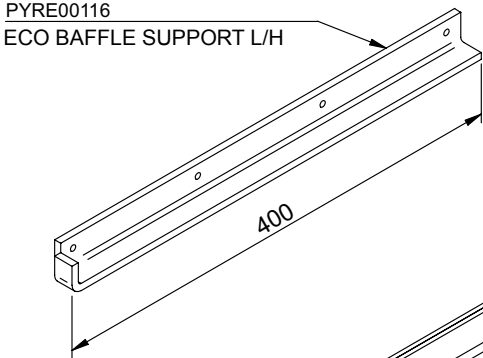

PYRE00116
ECO BAFFLE SUPPORT L/H