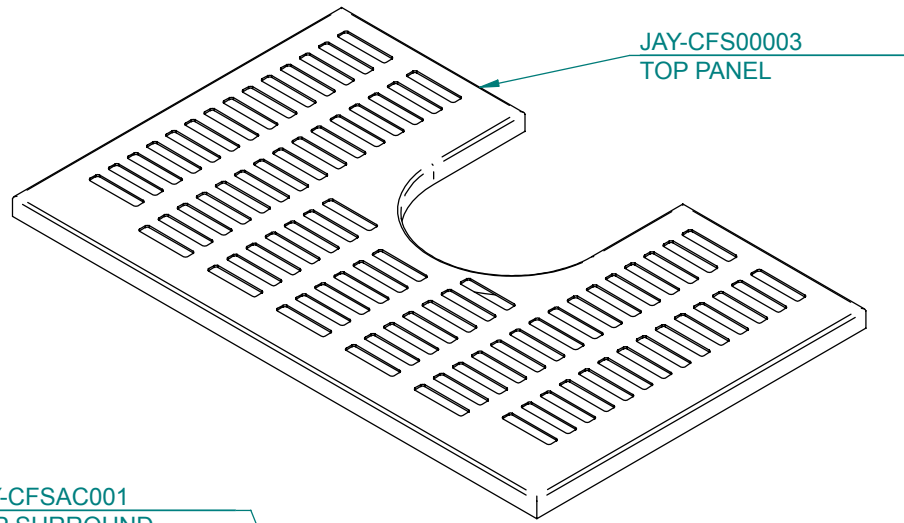

Door Rope/Seal (13mm diameter)

CLASSIC CLEAN AIR FREE STANDING

#117235 BRICK SET (8)

#301298 DOOR HANDLE COMPLETE

Item #	Part #	Title	Qty
1	JAY-CFSAC030	DOOR FRAME ONLY	1
2	108696	GLASS (427 X 240mm)	1
3	110508	GLASS RETAINER	1
4	JAY-CFSAC078	DOOR LEVER	1
5	301893	DOOR BOLT	1
6	110599	M8 X 8 GRUBSCREW SOCKET HEAD	1
7	301627	DOOR HANDLE KNOB	1
8	300150	M6 X 8 GRUBSCREW SOCKET HEAD	1
9	300122	M5 SPRING WASHER	1
10	300682	F-M5-16-PH-POS-BK SCREW	1
11	300129	ROLL PIN M5 X 24	1