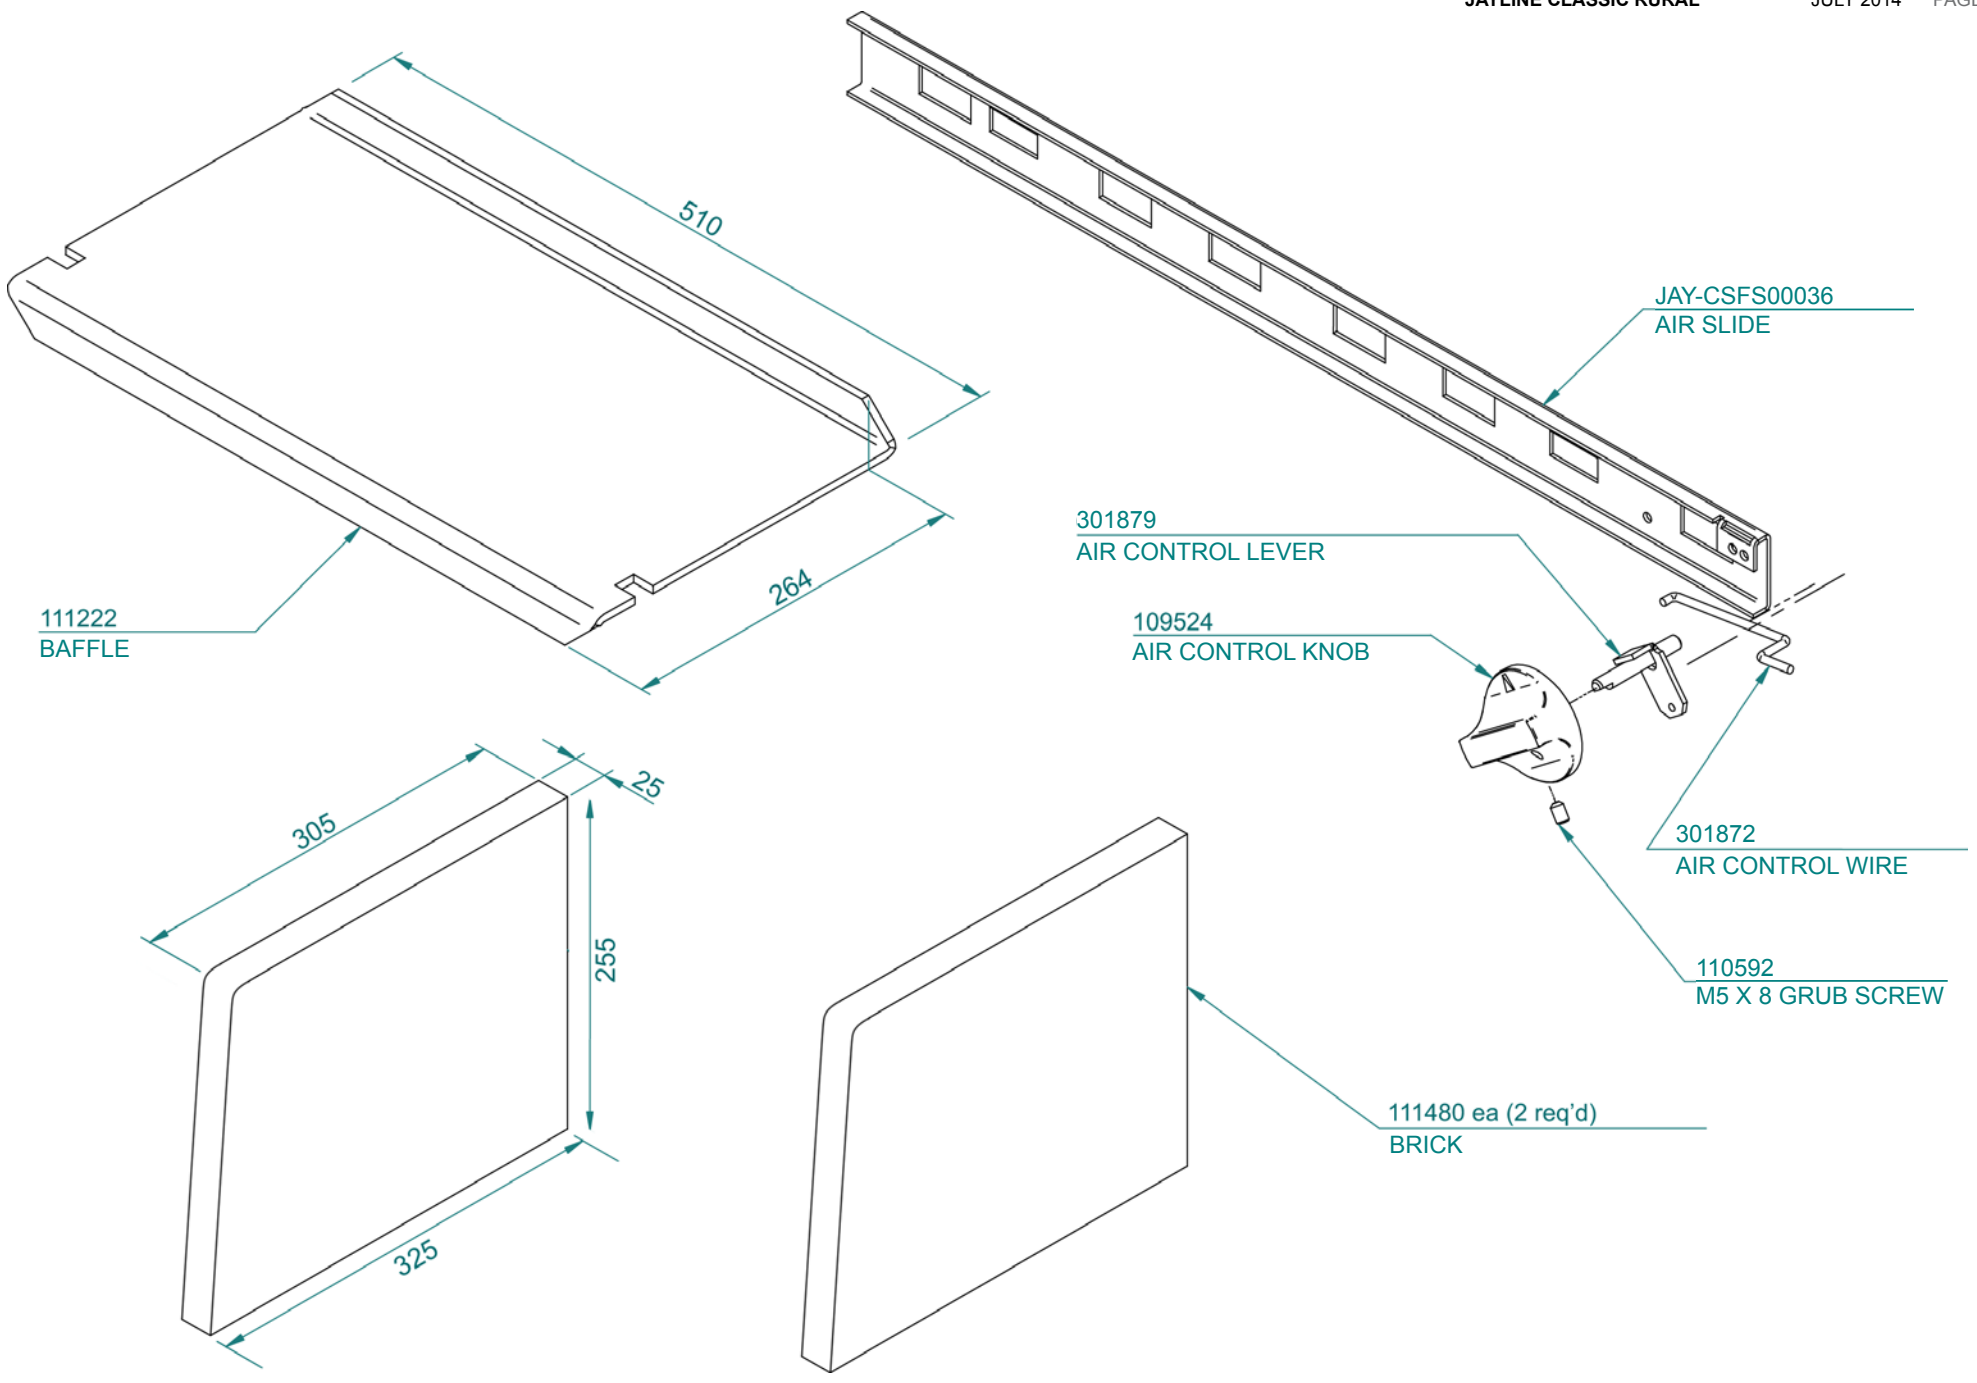

JAY-CFSAC001
TOP SURROUND

CLASSIC RURAL FREE STANDING 2006

#301298 DOOR HANDLE COMPLETE

Item #	Part #	Title	Qty
1	JAY-CFSAC030	DOOR FRAME ONLY	1
2	108696	GLASS (427 X 240mm)	1
3	110508	GLASS RETAINER	1
4	JAY-CFSAC078	DOOR LEVER	1
5	301893	DOOR BOLT	1
6	110599	M8 X 8 GRUBSCREW SOCKET HEAD	1
7	301627	DOOR HANDLE KNOB	1
8	300150	M6 X 8 GRUBSCREW SOCKET HEAD	1
9	300122	M5 SPRING WASHER	1
10	300682	F-M5-16-PH-POS-BK SCREW	1
11	300129	ROLL PIN M5 X 24	1