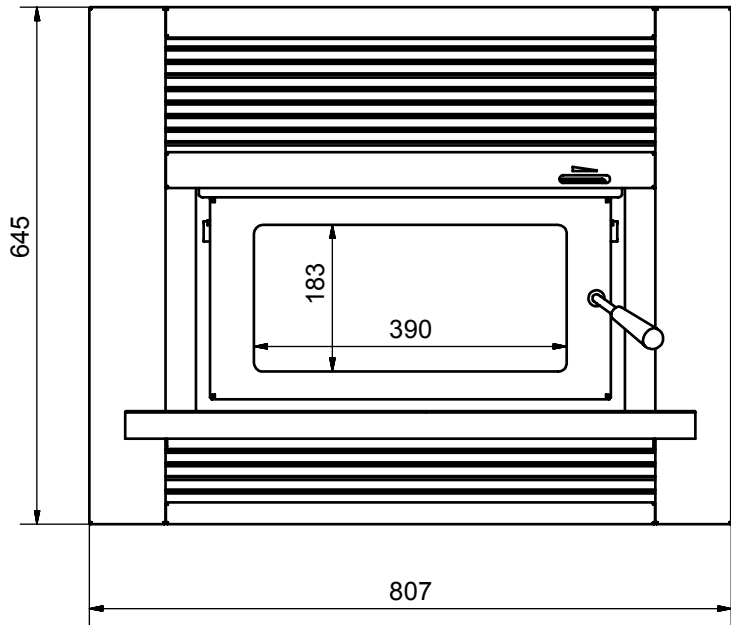

#301249 GLASS RETAINER