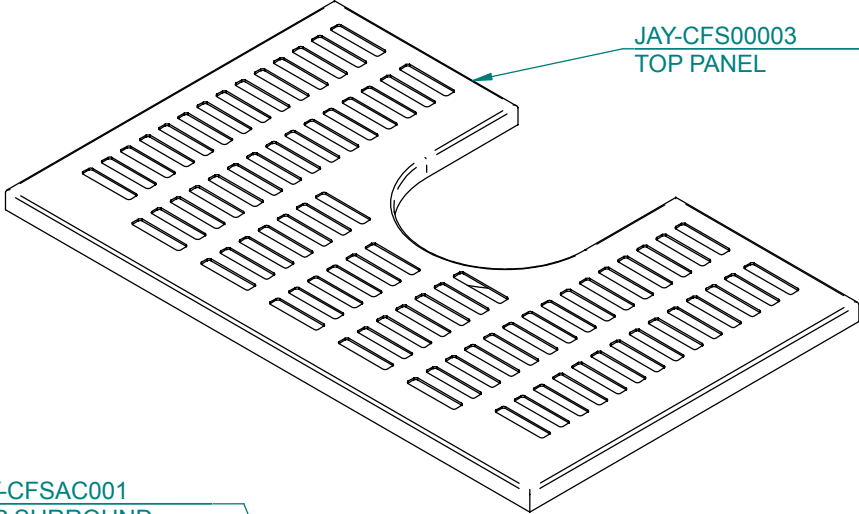

JAY-CFSAC001
TOP SURROUND

CLASSIC RURAL FREE STANDING 2006

#301298 DOOR HANDLE COMPLETE

Item #	Part #	Title	Qty
1	JAY-CFSAC030	DOOR FRAME ONLY	1
2	108696	GLASS (427 X 240mm)	1
3	110508	GLASS RETAINER	1
4	JAY-CFSAC078	DOOR LEVER	1
5	301893	DOOR BOLT	1
6	110599	M8 X 8 GRUBSCREW SOCKET HEAD	1
7	301627	DOOR HANDLE KNOB	1
8	300150	M6 X 8 GRUBSCREW SOCKET HEAD	1
9	300122	M5 SPRING WASHER	1
10	300682	F-M5-16-PH-POS-BK SCREW	1
11	300129	ROLL PIN M5 X 24	1