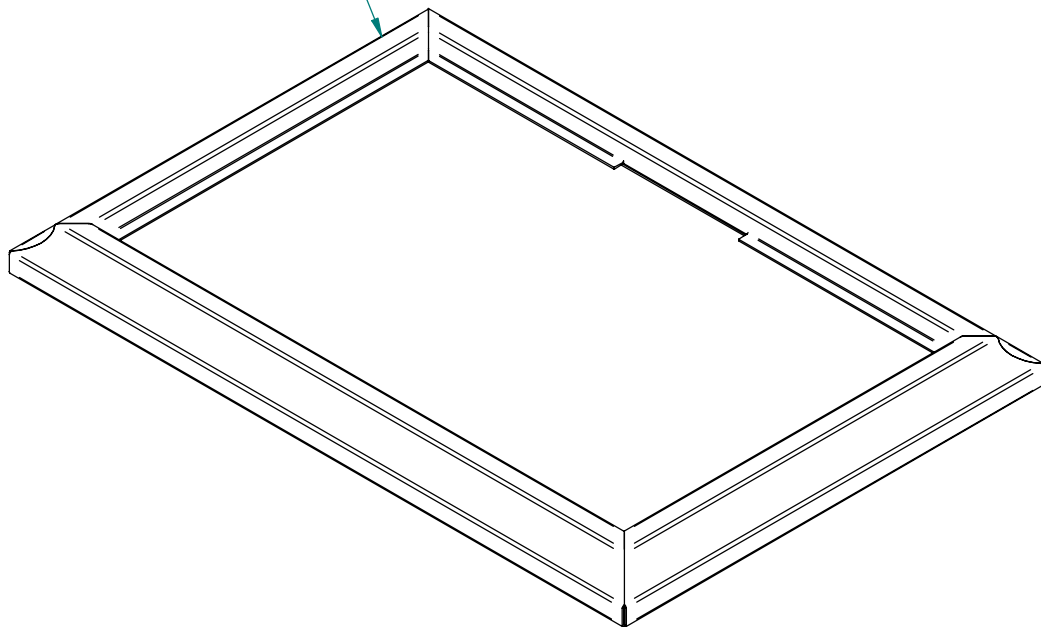

JAY-CFSAC001
TOP SURROUND