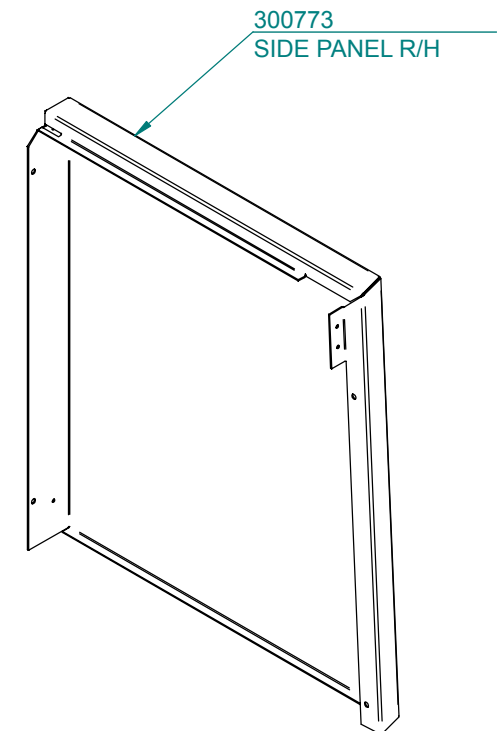

300738
SIDE PANEL L/H

300745
SIDE PANEL R/H

301718 (Set of 2)
LOUVRE BAR

SS300 FREE STANDING 2006

#100940 BRICK SET (7)

#300864 DOOR HANDLE COMPLETE

Item #	Part #	Title	Qty
1	300759	DOOR FRAME ONLY	1
2	300178	GLASS (403 X 200mm)	1
3	300892	GLASS RETAINER	1
4	JAY-SAFAC373	DOOR SPINDLE	1
5	JAY-SAF00076	SPINDLE BUSH	1
6	300017	ROLL PIN M5 X 28	1
7	301627	DOOR HANDLE KNOB	1
8	300101	8G X 3/8 SCREW MUSH POZI BLK	1
9	300150	M6 X 8 GRUBSCREW SOCKET HEAD	1