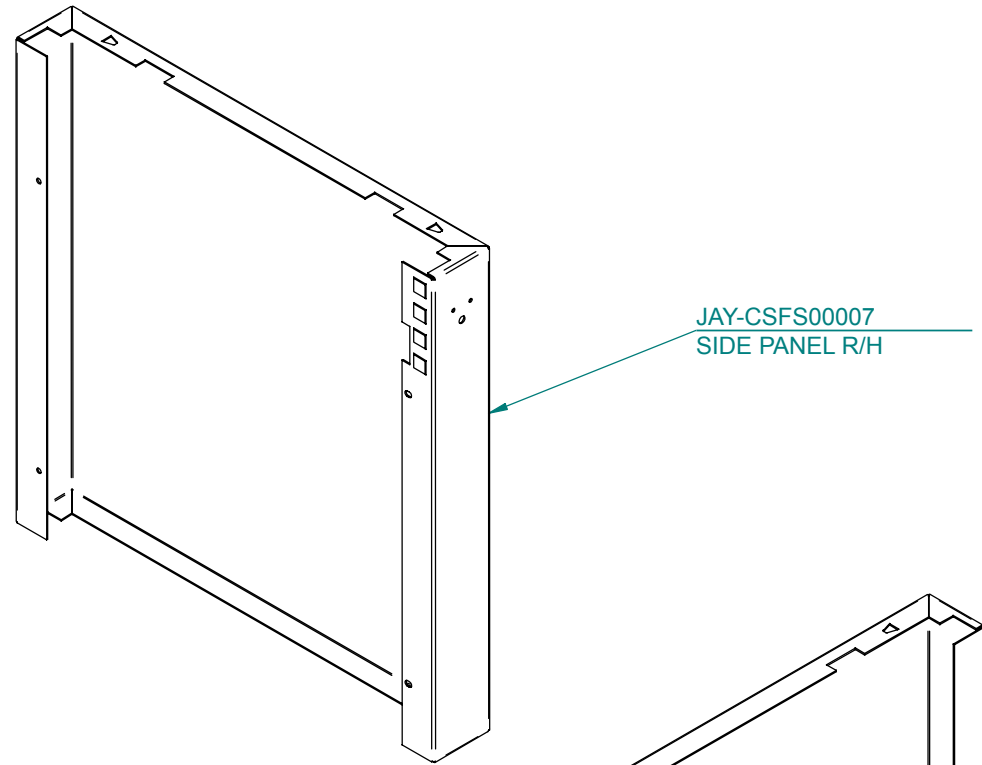

Door Rope/Seal (13mm diameter)

CLASSIC CLEAN AIR FREE STANDING

#117235 BRICK SET (8)

#301298 DOOR HANDLE COMPLETE

Item #	Part #	Title	Qty
1	JAY-CFSAC030	DOOR FRAME ONLY	1
2	108696	GLASS (427 X 240mm)	1
3	110508	GLASS RETAINER	1
4	JAY-CFSAC078	DOOR LEVER	1
5	301893	DOOR BOLT	1
6	110599	M8 X 8 GRUBSCREW SOCKET HEAD	1
7	301627	DOOR HANDLE KNOB	1
8	300150	M6 X 8 GRUBSCREW SOCKET HEAD	1
9	300122	M5 SPRING WASHER	1
10	300682	F-M5-16-PH-POS-BK SCREW	1
11	300129	ROLL PIN M5 X 24	1

JAY-CFSAC001
TOP SURROUND

CLASSIC RURAL FREE STANDING 2006

#301298 DOOR HANDLE COMPLETE

Item #	Part #	Title	Qty
1	JAY-CFSAC030	DOOR FRAME ONLY	1
2	108696	GLASS (427 X 240mm)	1
3	110508	GLASS RETAINER	1
4	JAY-CFSAC078	DOOR LEVER	1
5	301893	DOOR BOLT	1
6	110599	M8 X 8 GRUBSCREW SOCKET HEAD	1
7	301627	DOOR HANDLE KNOB	1
8	300150	M6 X 8 GRUBSCREW SOCKET HEAD	1
9	300122	M5 SPRING WASHER	1
10	300682	F-M5-16-PH-POS-BK SCREW	1
11	300129	ROLL PIN M5 X 24	1