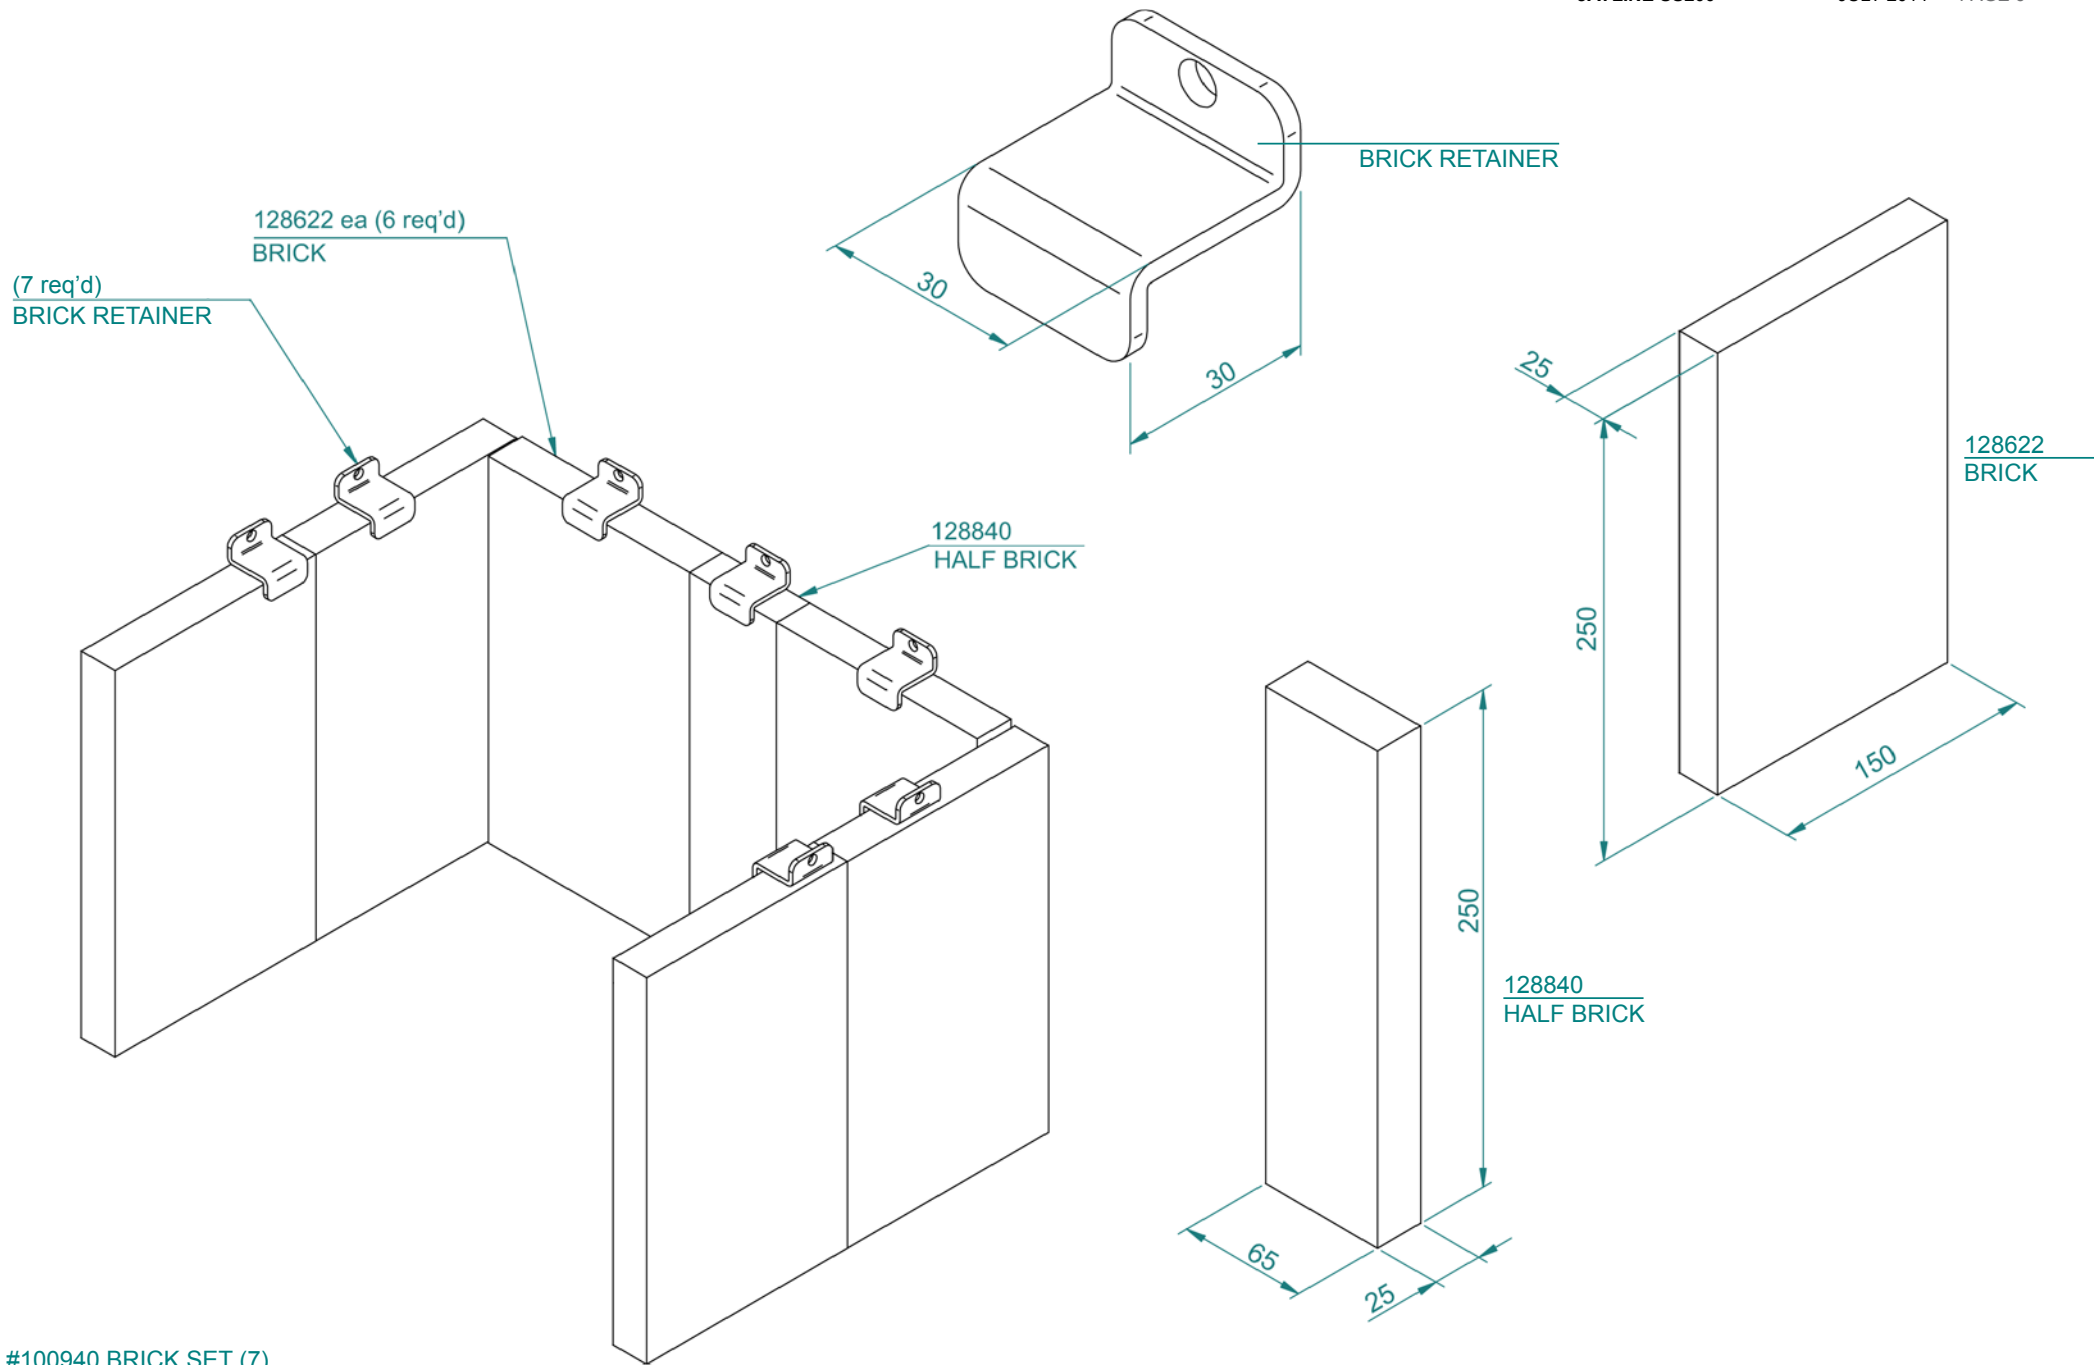

#100940 BRICK SET (7)