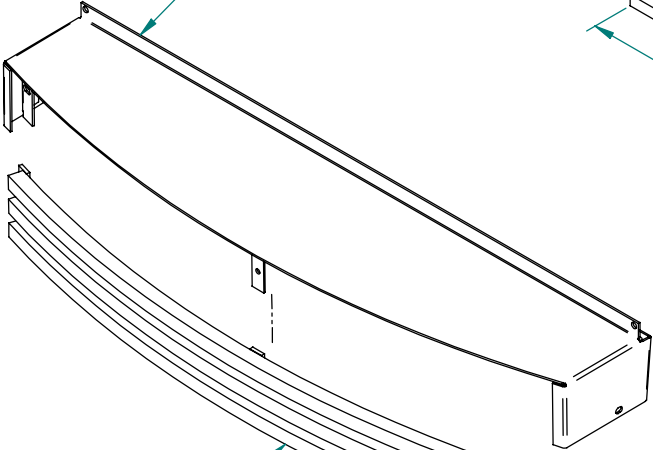

JAY-SFSAC201
LOWER GRILL COMPLETE