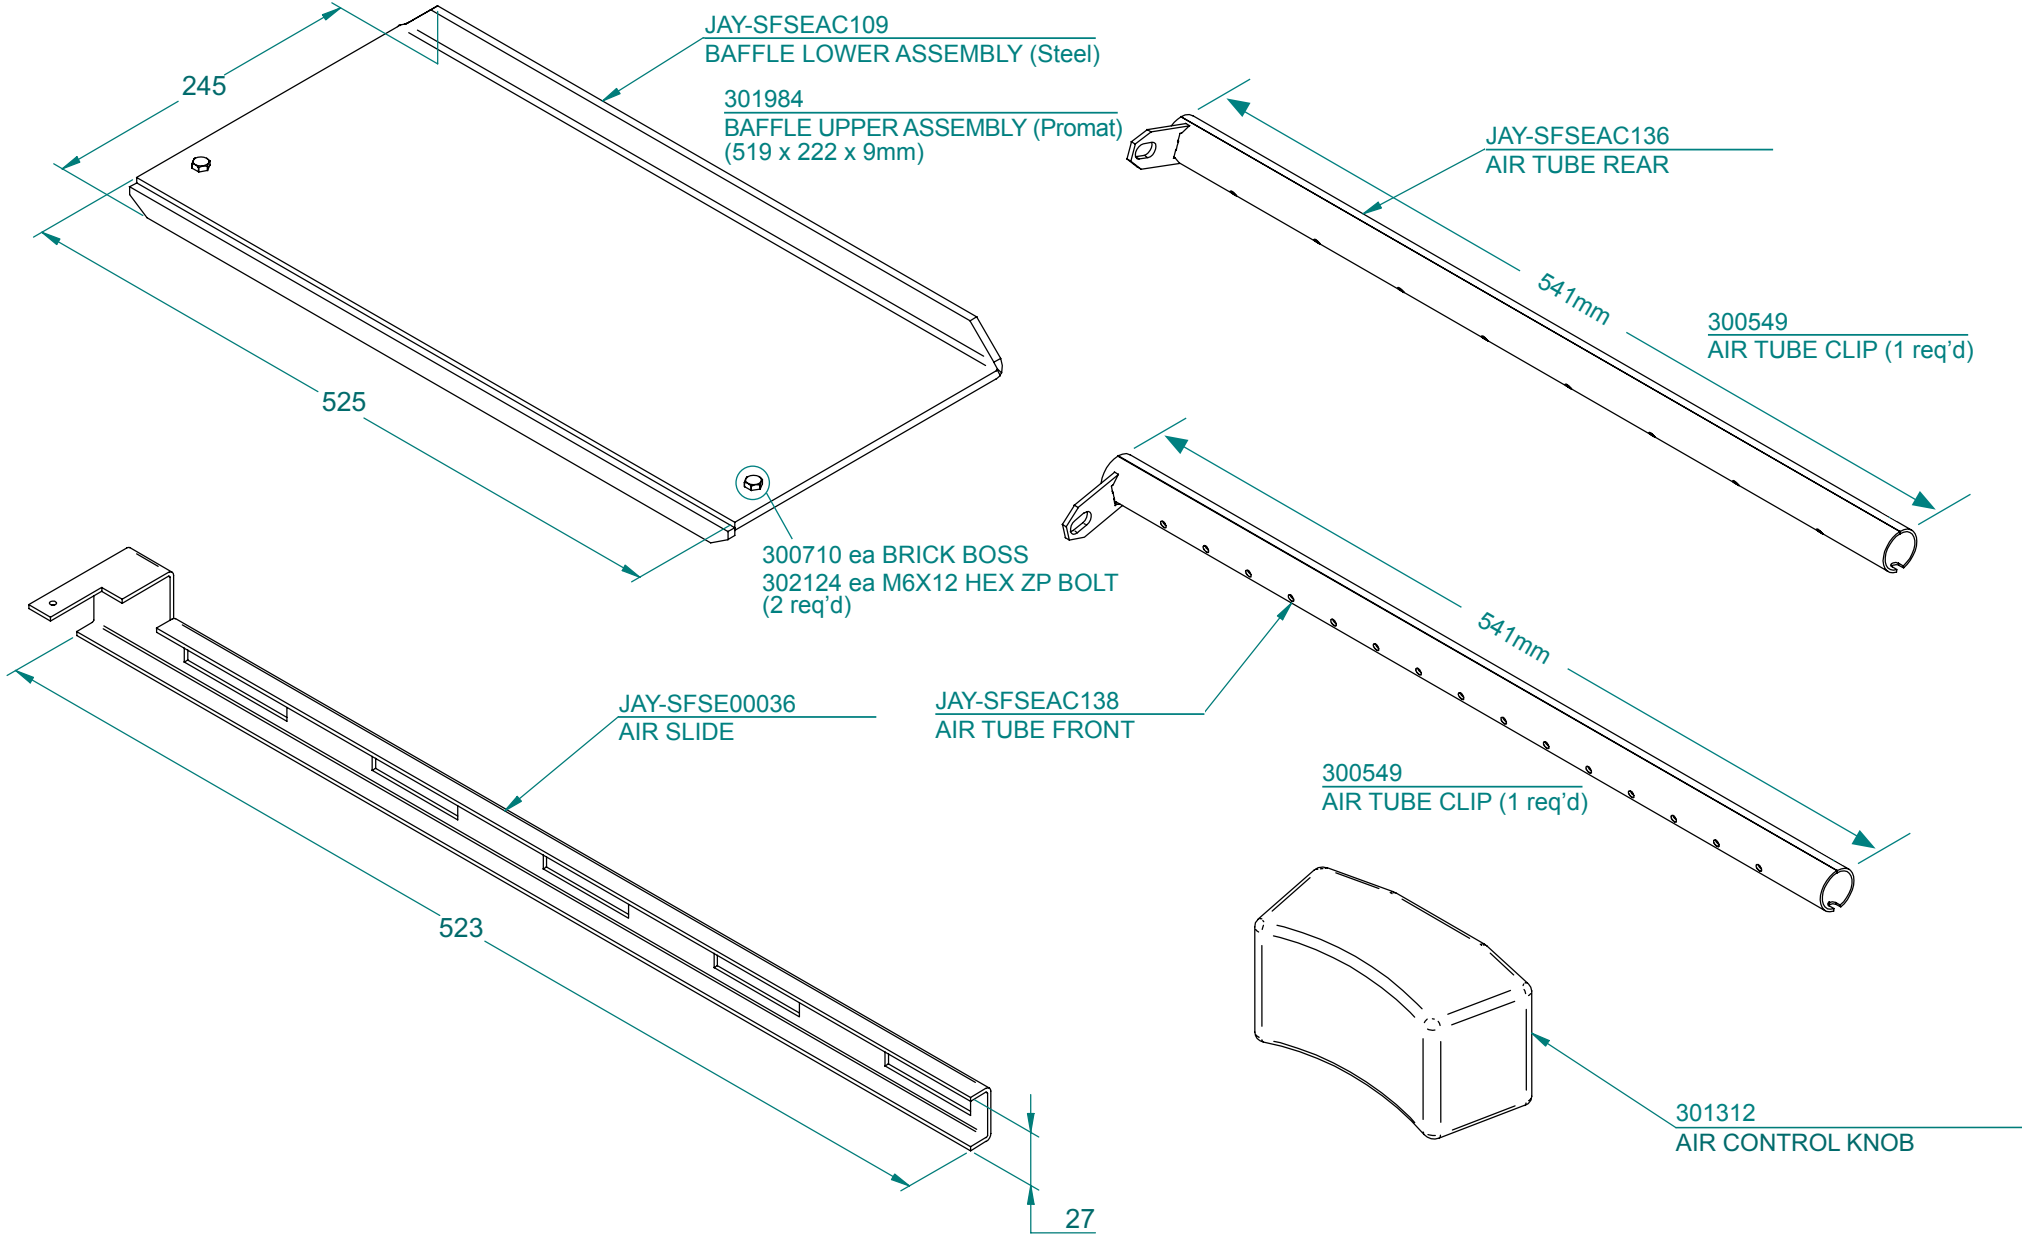

JAY-SFSAC011
ASH SHELF COMPLETE

301739
STRAIGHT LOUVRE