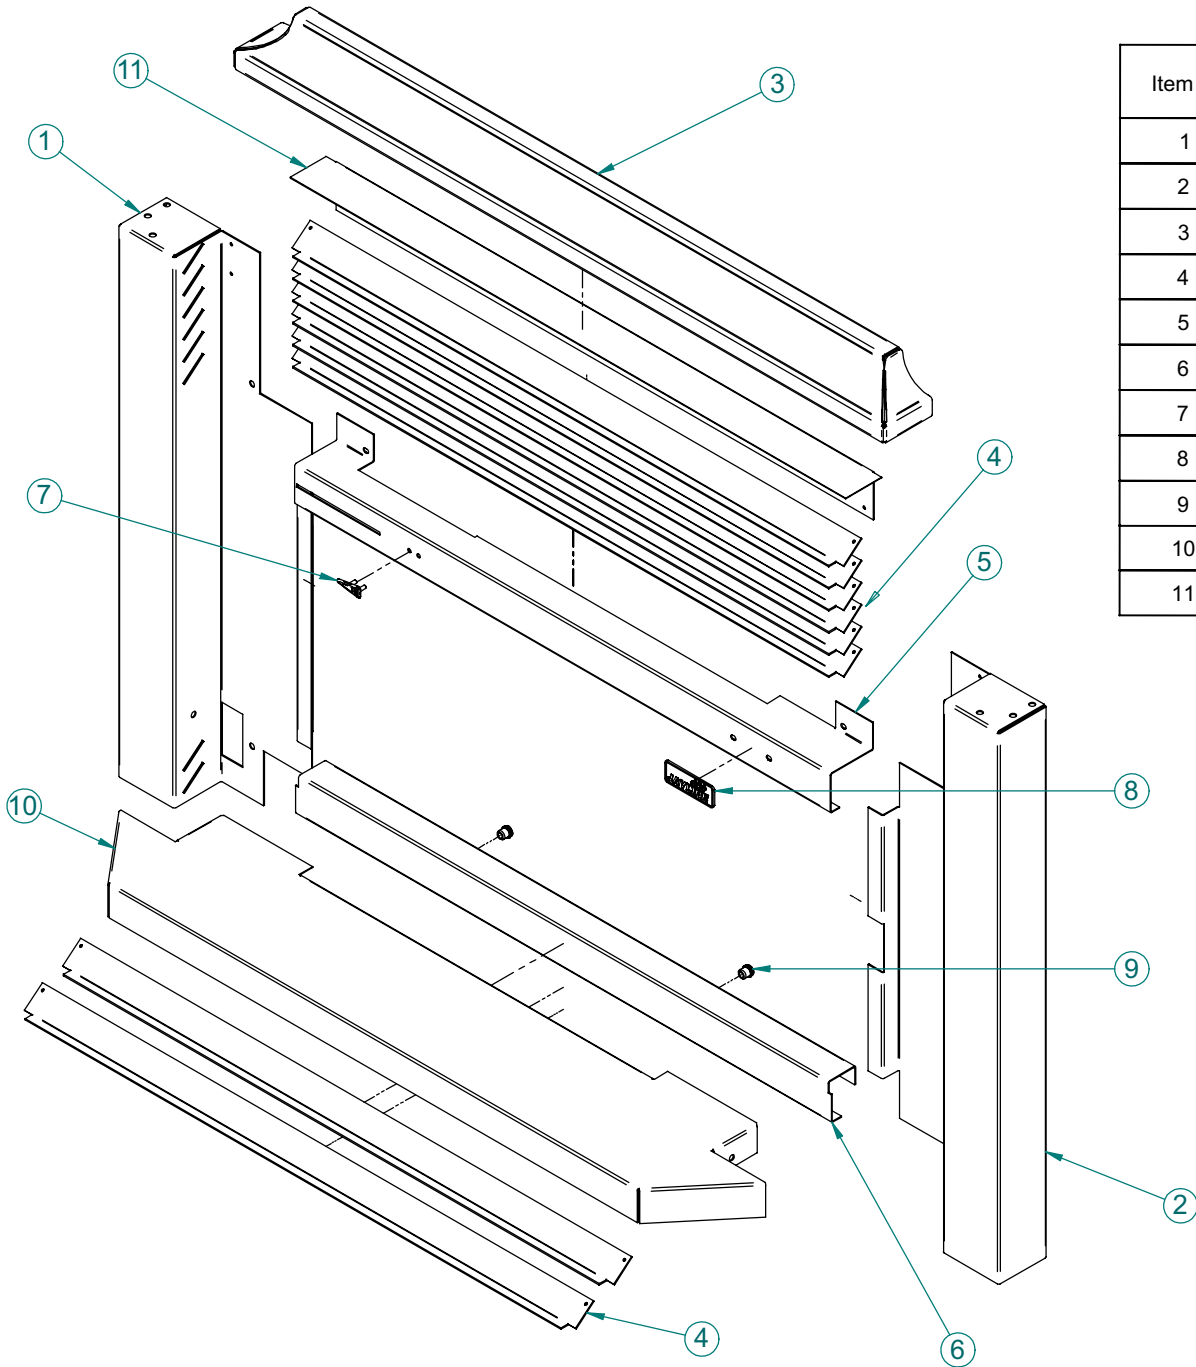

JAY-SFSAC011
ASH SHELF COMPLETE

301739
STRAIGHT LOUVRE

JAY-SAF00003
TOP PANEL

JAY-SFSE00006
SIDE PANEL L/H

JAY-SFSAC201
LOWER GRILL COMPLETE

JAY-SFSE00007
SIDE PANEL R/H

JAY-SFSAC020
PEDESTAL COMPLETE

CLASSIC CLEAN AIR INBUILT 2006