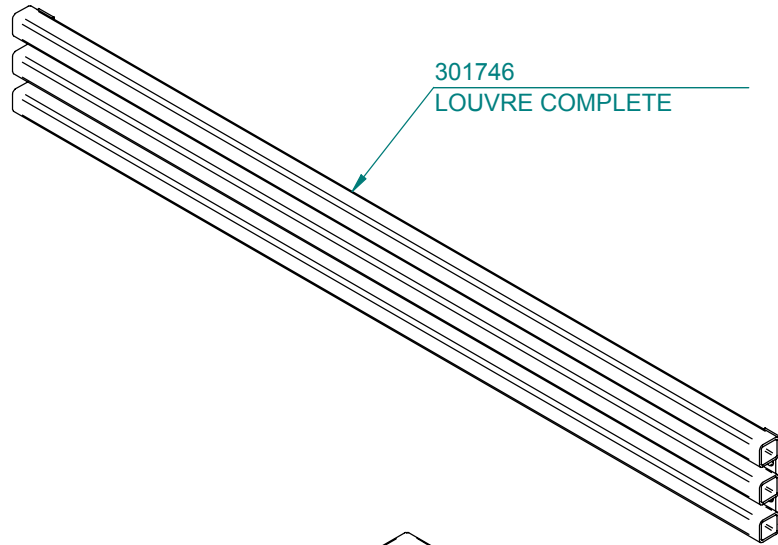

300738
SIDE PANEL L/H

300745
SIDE PANEL R/H

301718 (Set of 2)
LOUVRE BAR

SS300 FREE STANDING 2006

#100940 BRICK SET (7)

#300864 DOOR HANDLE COMPLETE

Item #	Part #	Title	Qty
1	300759	DOOR FRAME ONLY	1
2	300178	GLASS (403 X 200mm)	1
3	300892	GLASS RETAINER	1
4	JAY-SAFAC373	DOOR SPINDLE	1
5	JAY-SAF00076	SPINDLE BUSH	1
6	300017	ROLL PIN M5 X 28	1
7	301627	DOOR HANDLE KNOB	1
8	300101	8G X 3/8 SCREW MUSH POZI BLK	1
9	300150	M6 X 8 GRUBSCREW SOCKET HEAD	1