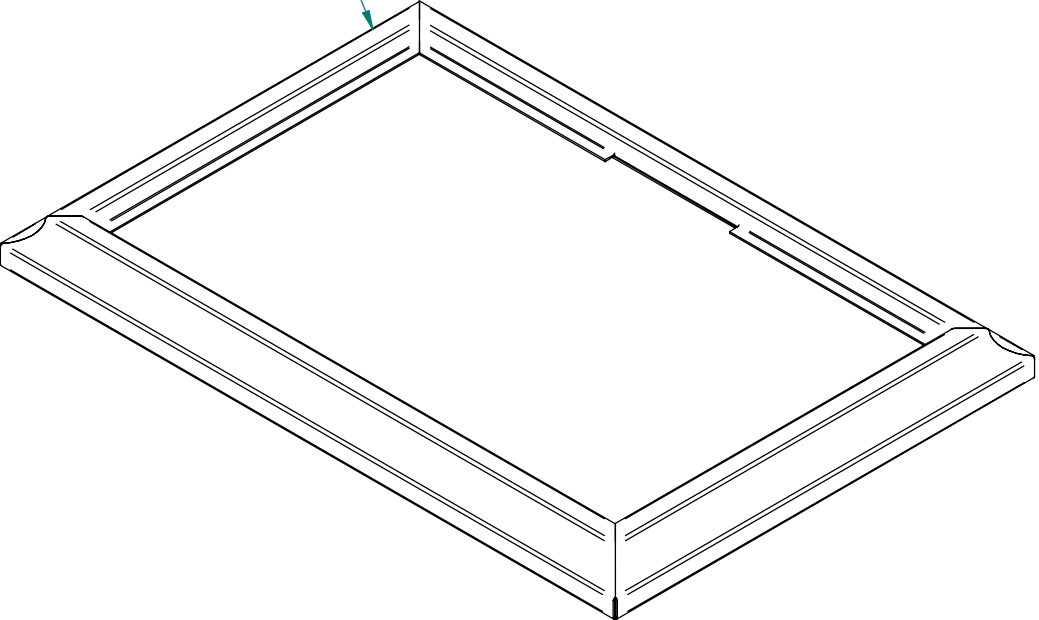

JAY-CFSAC001
TOP SURROUND

JAY-CSFS00006
SIDE PANEL L/H