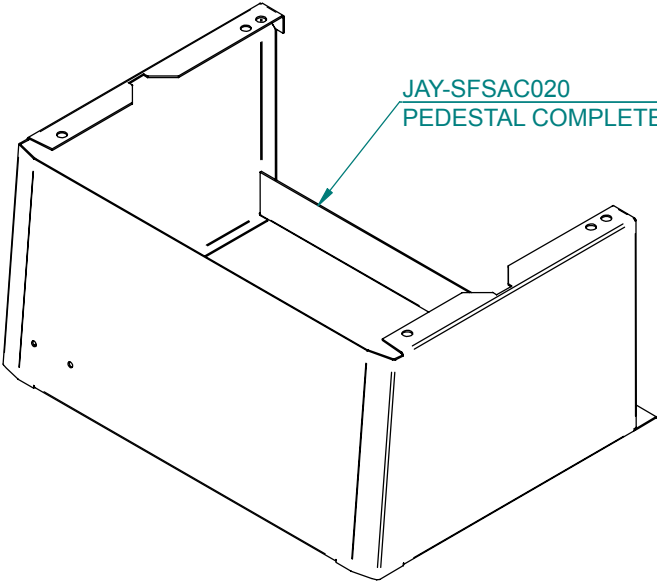

JAY-SFSAC011
ASH SHELF COMPLETE

301739
STRAIGHT LOUVRE

JAY-SAF00003
TOP PANEL

JAY-SFSE00006
SIDE PANEL L/H

JAY-SFSAC201
LOWER GRILL COMPLETE

JAY-SFSE00007
SIDE PANEL R/H

JAY-SFSAC020
PEDESTAL COMPLETE

CLASSIC CLEAN AIR INBUILT 2006