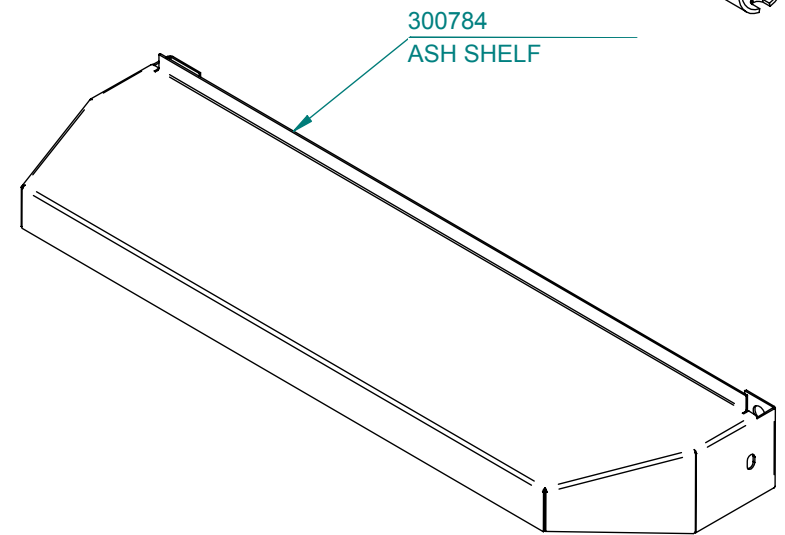

300738
SIDE PANEL L/H

300745
SIDE PANEL R/H

301718 (Set of 2)
LOUVRE BAR

SS300 FREE STANDING 2006

#100940 BRICK SET (7)

#300864 DOOR HANDLE COMPLETE

Item #	Part #	Title	Qty
1	300759	DOOR FRAME ONLY	1
2	300178	GLASS (403 X 200mm)	1
3	300892	GLASS RETAINER	1
4	JAY-SAFAC373	DOOR SPINDLE	1
5	JAY-SAF00076	SPINDLE BUSH	1
6	300017	ROLL PIN M5 X 28	1
7	301627	DOOR HANDLE KNOB	1
8	300101	8G X 3/8 SCREW MUSH POZI BLK	1
9	300150	M6 X 8 GRUBSCREW SOCKET HEAD	1