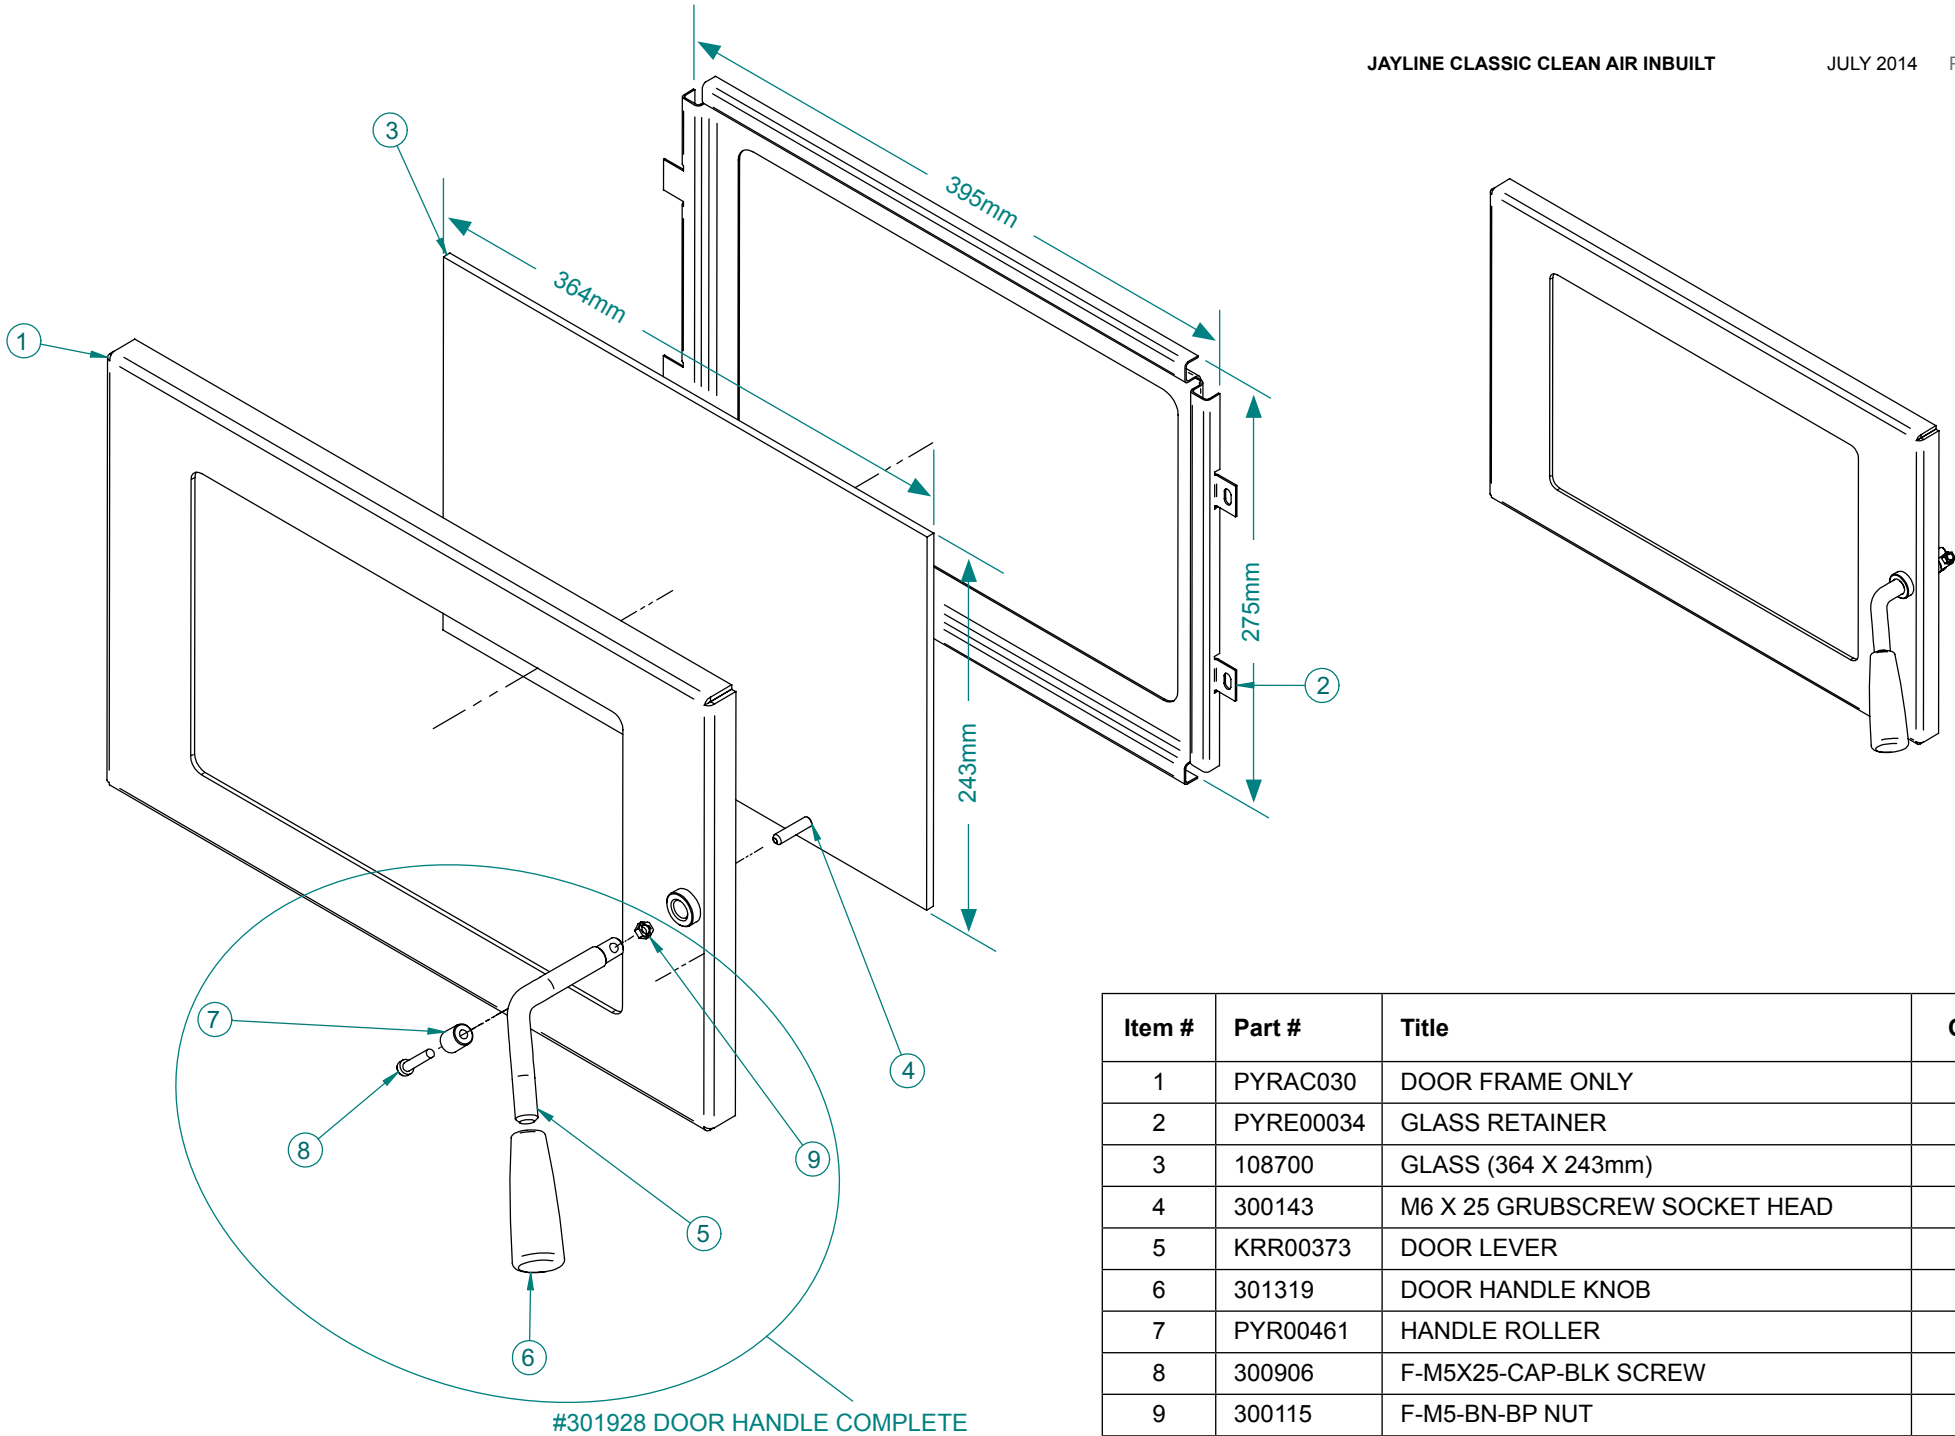

Item #	Part #	Title	Qty
1	PYRAC030	DOOR FRAME ONLY	1
2	PYRE00034	GLASS RETAINER	1
3	108700	GLASS (364 X 243mm)	1
4	300143	M6 X 25 GRUBSCREW SOCKET HEAD	1
5	KRR00373	DOOR LEVER	1
6	301319	DOOR HANDLE KNOB	1
7	PYR00461	HANDLE ROLLER	1
8	300906	F-M5X25-CAP-BLK SCREW	1
9	300115	F-M5-BN-BP NUT	1