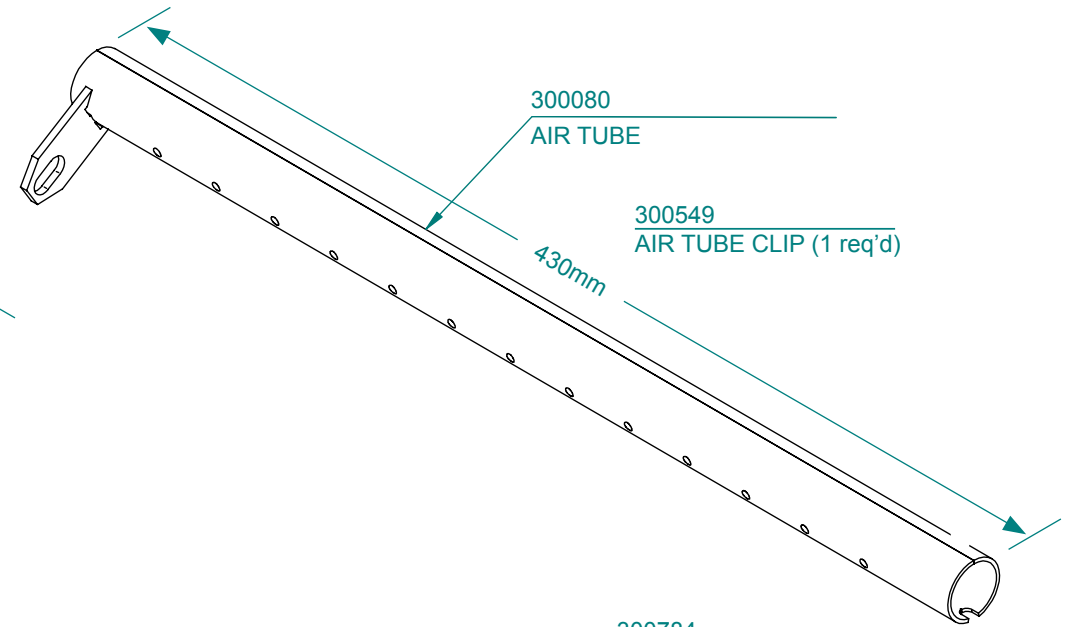

Door Rope & Glass Tapes

	Door Rope (15mm diameter)	Glass Tape (25mm x 3mm)
CODE (sold per metre)	110538	110563
	LENGTH REQUIRED (mm)	LENGTH REQUIRED (mm)
SS200	1250	1200
SS300	1250	1200
SS400	1470	1420
SPITFIRE FS	1470	1420
CLASSIC FS	1440	1340
SPITFIRE IB	1340	1220
CLASSIC IB	1340	1220

300738
SIDE PANEL L/H

300745
SIDE PANEL R/H

301718 (Set of 2)
LOUVRE BAR

SS300 FREE STANDING 2006

#100940 BRICK SET (7)

#300864 DOOR HANDLE COMPLETE

Item #	Part #	Title	Qty
1	300759	DOOR FRAME ONLY	1
2	300178	GLASS (403 X 200mm)	1
3	300892	GLASS RETAINER	1
4	JAY-SAFAC373	DOOR SPINDLE	1
5	JAY-SAF00076	SPINDLE BUSH	1
6	300017	ROLL PIN M5 X 28	1
7	301627	DOOR HANDLE KNOB	1
8	300101	8G X 3/8 SCREW MUSH POZI BLK	1
9	300150	M6 X 8 GRUBSCREW SOCKET HEAD	1