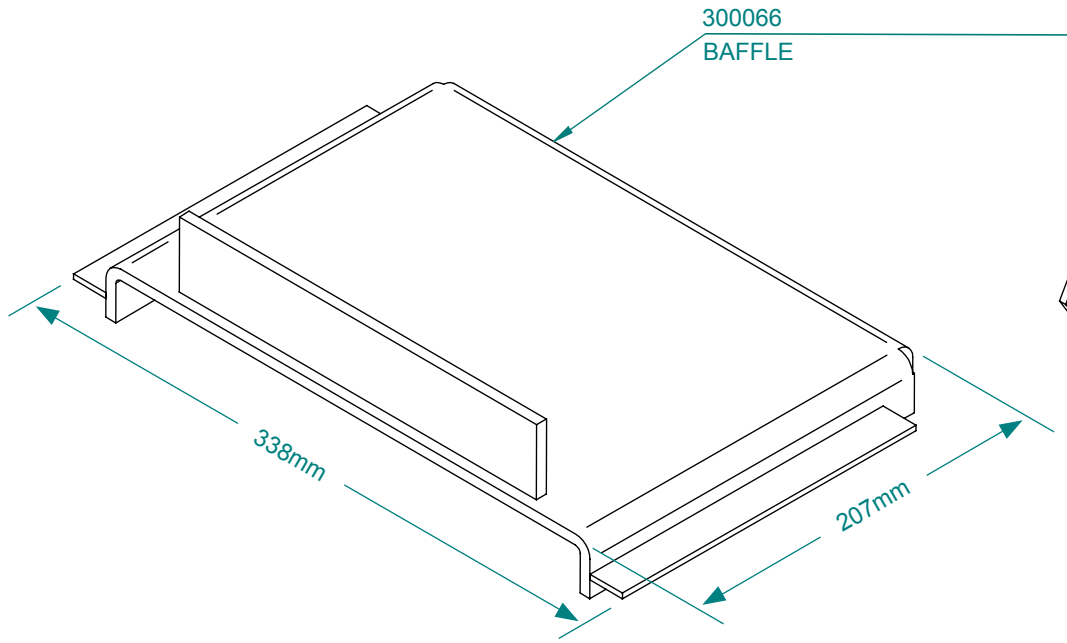

300738
SIDE PANEL L/H

300745
SIDE PANEL R/H

301718 (Set of 2)
LOUVRE BAR

SS300 FREE STANDING 2006

#100940 BRICK SET (7)

#300864 DOOR HANDLE COMPLETE

Item #	Part #	Title	Qty
1	300759	DOOR FRAME ONLY	1
2	300178	GLASS (403 X 200mm)	1
3	300892	GLASS RETAINER	1
4	JAY-SAFAC373	DOOR SPINDLE	1
5	JAY-SAF00076	SPINDLE BUSH	1
6	300017	ROLL PIN M5 X 28	1
7	301627	DOOR HANDLE KNOB	1
8	300101	8G X 3/8 SCREW MUSH POZI BLK	1
9	300150	M6 X 8 GRUBSCREW SOCKET HEAD	1