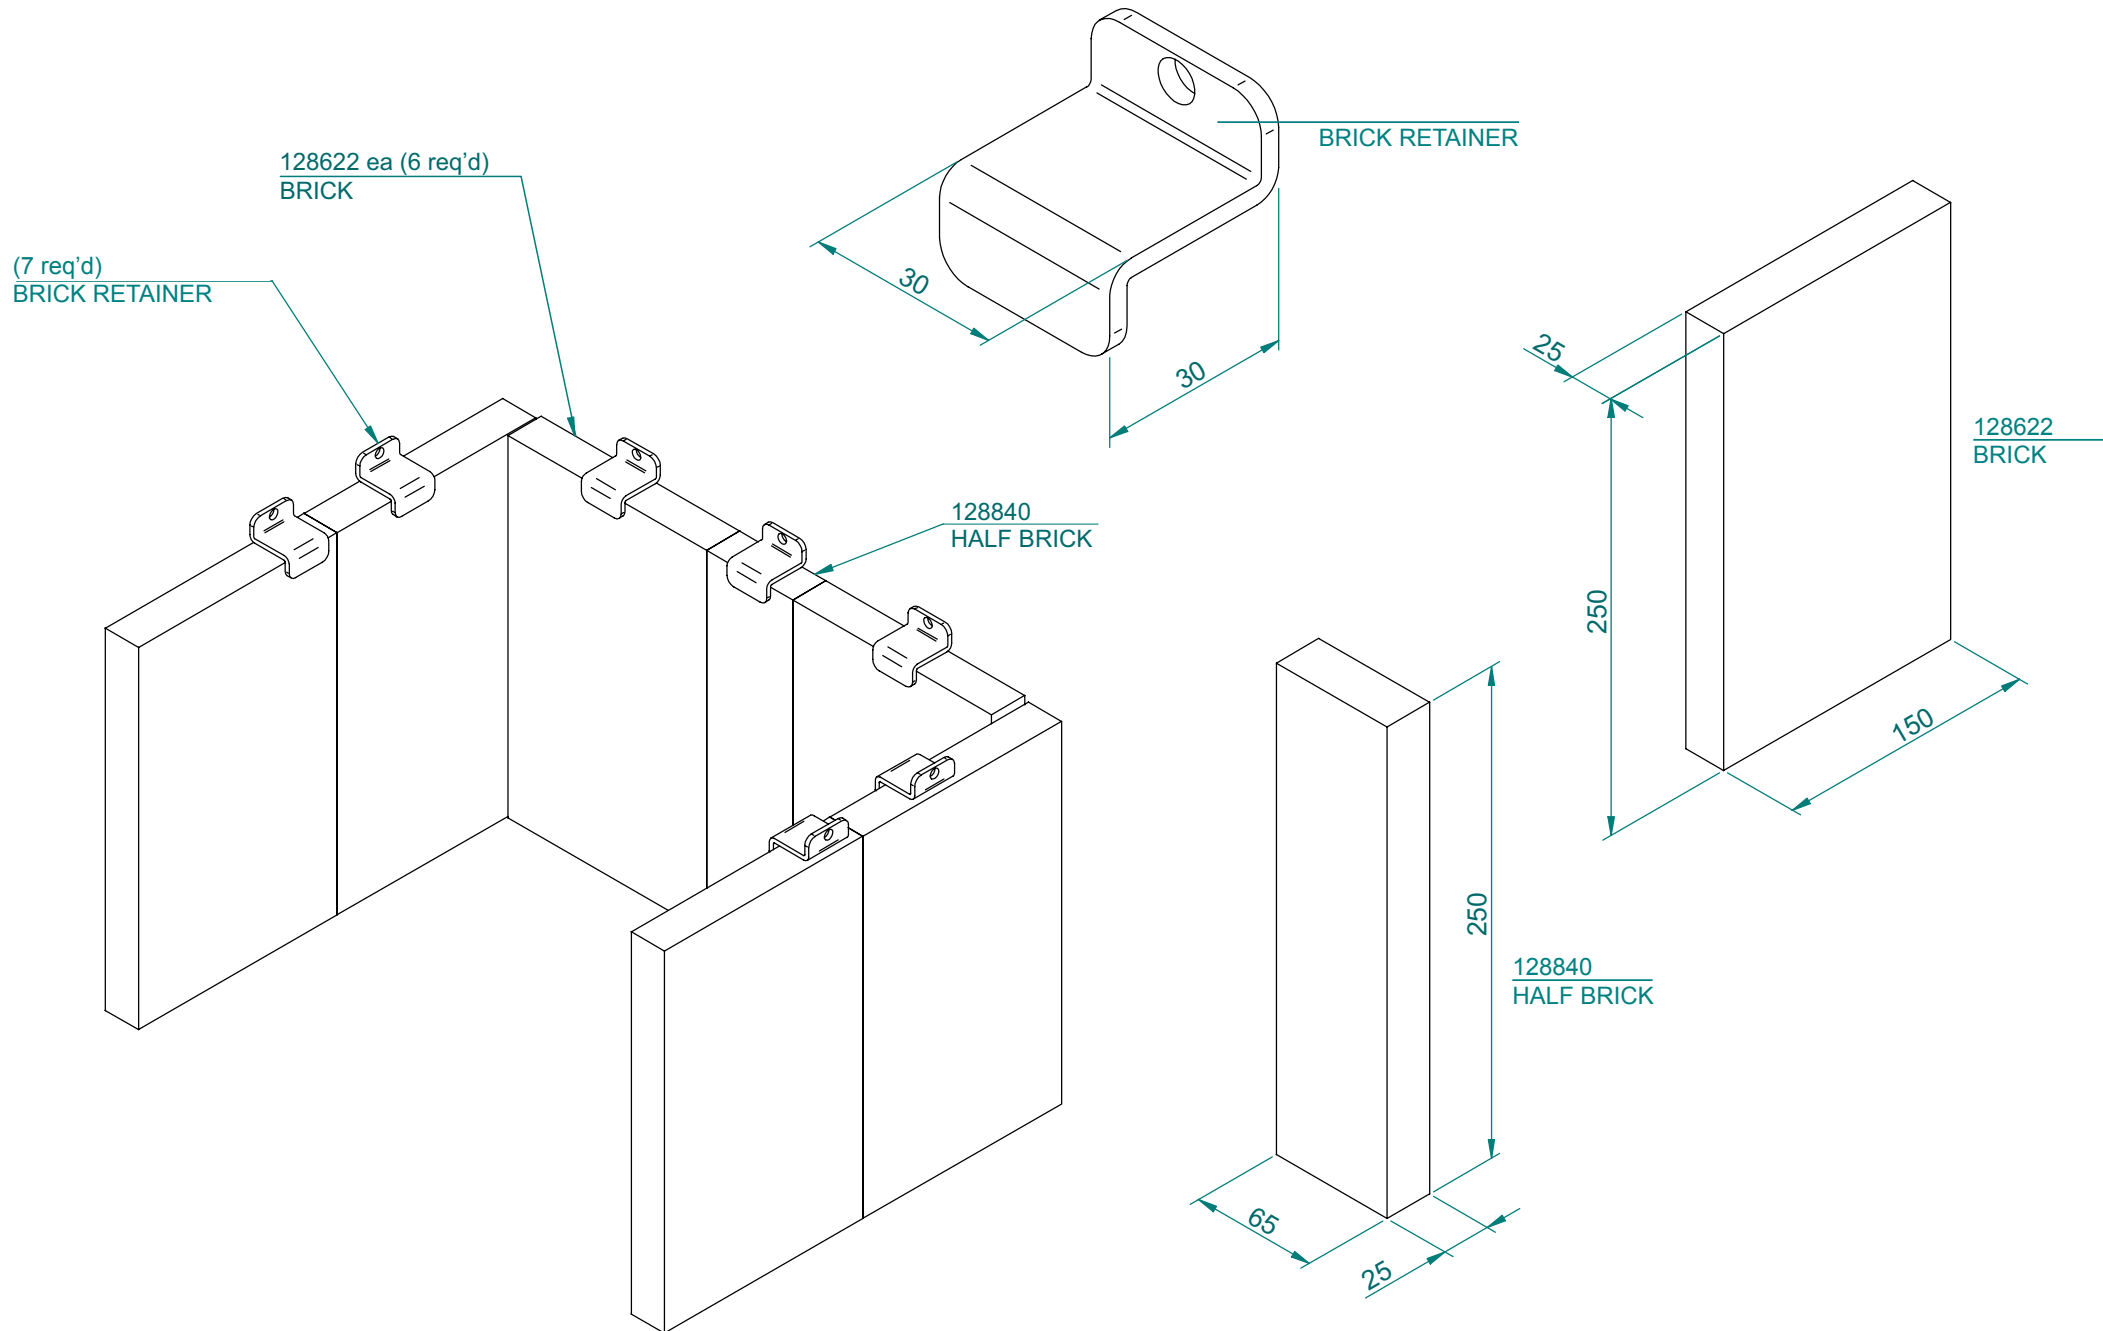

300738
SIDE PANEL L/H

300745
SIDE PANEL R/H

301718 (Set of 2)
LOUVRE BAR

SS300 FREE STANDING 2006

#100940 BRICK SET (7)

#300864 DOOR HANDLE COMPLETE

Item #	Part #	Title	Qty
1	300759	DOOR FRAME ONLY	1
2	300178	GLASS (403 X 200mm)	1
3	300892	GLASS RETAINER	1
4	JAY-SAFAC373	DOOR SPINDLE	1
5	JAY-SAF00076	SPINDLE BUSH	1
6	300017	ROLL PIN M5 X 28	1
7	301627	DOOR HANDLE KNOB	1
8	300101	8G X 3/8 SCREW MUSH POZI BLK	1
9	300150	M6 X 8 GRUBSCREW SOCKET HEAD	1