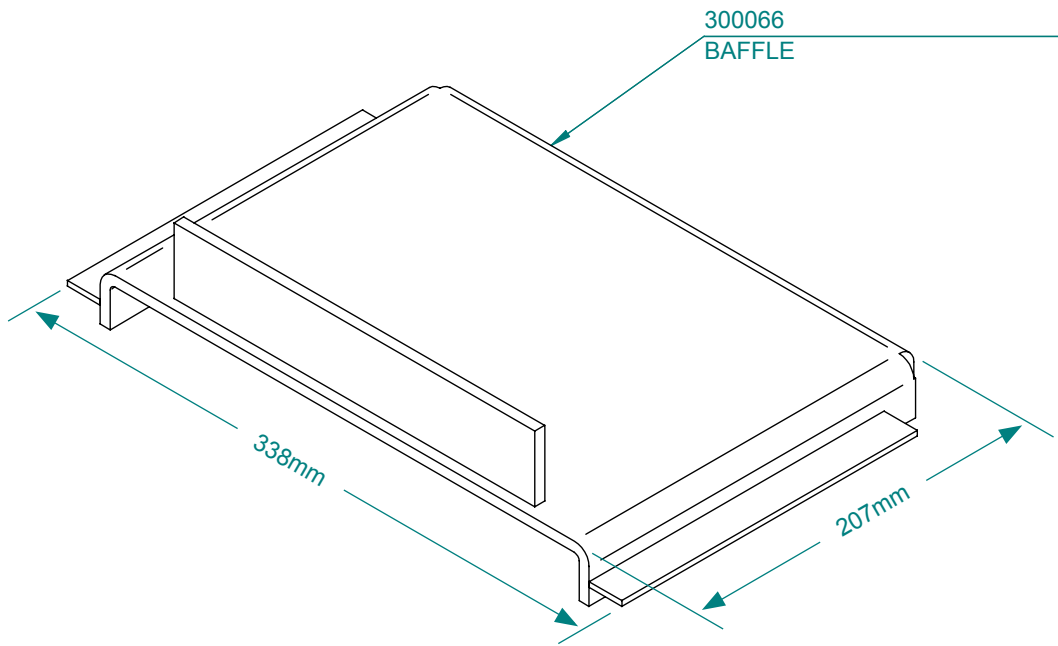

300738
SIDE PANEL L/H

300745
SIDE PANEL R/H

301718 (Set of 2)
LOUVRE BAR

SS300 FREE STANDING 2006

#100940 BRICK SET (7)

#300864 DOOR HANDLE COMPLETE

Item #	Part #	Title	Qty
1	300759	DOOR FRAME ONLY	1
2	300178	GLASS (403 X 200mm)	1
3	300892	GLASS RETAINER	1
4	JAY-SAFAC373	DOOR SPINDLE	1
5	JAY-SAF00076	SPINDLE BUSH	1
6	300017	ROLL PIN M5 X 28	1
7	301627	DOOR HANDLE KNOB	1
8	300101	8G X 3/8 SCREW MUSH POZI BLK	1
9	300150	M6 X 8 GRUBSCREW SOCKET HEAD	1