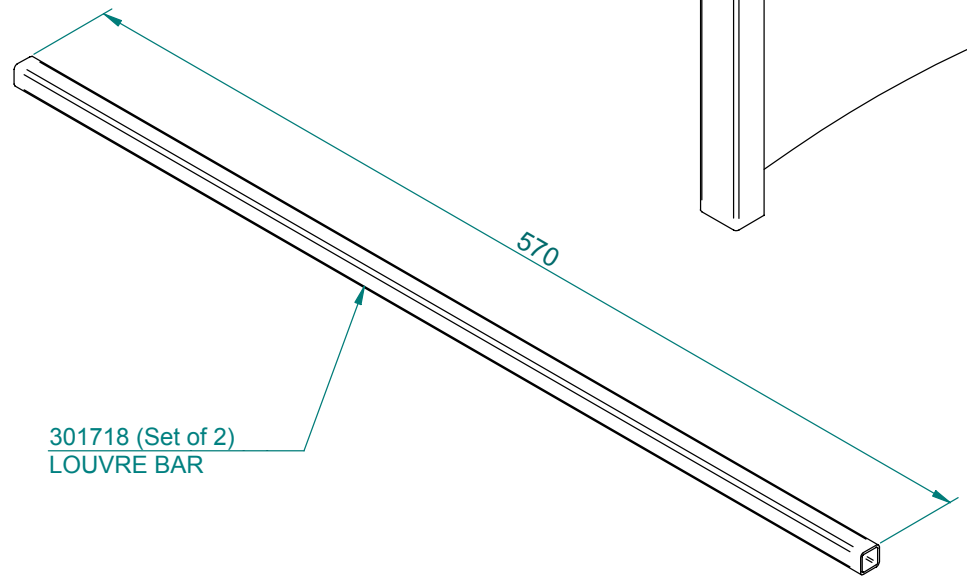

300738
SIDE PANEL L/H

300745
SIDE PANEL R/H

301718 (Set of 2)
LOUVRE BAR

SS300 FREE STANDING 2006

#100940 BRICK SET (7)

#300864 DOOR HANDLE COMPLETE

Item #	Part #	Title	Qty
1	300759	DOOR FRAME ONLY	1
2	300178	GLASS (403 X 200mm)	1
3	300892	GLASS RETAINER	1
4	JAY-SAFAC373	DOOR SPINDLE	1
5	JAY-SAF00076	SPINDLE BUSH	1
6	300017	ROLL PIN M5 X 28	1
7	301627	DOOR HANDLE KNOB	1
8	300101	8G X 3/8 SCREW MUSH POZI BLK	1
9	300150	M6 X 8 GRUBSCREW SOCKET HEAD	1