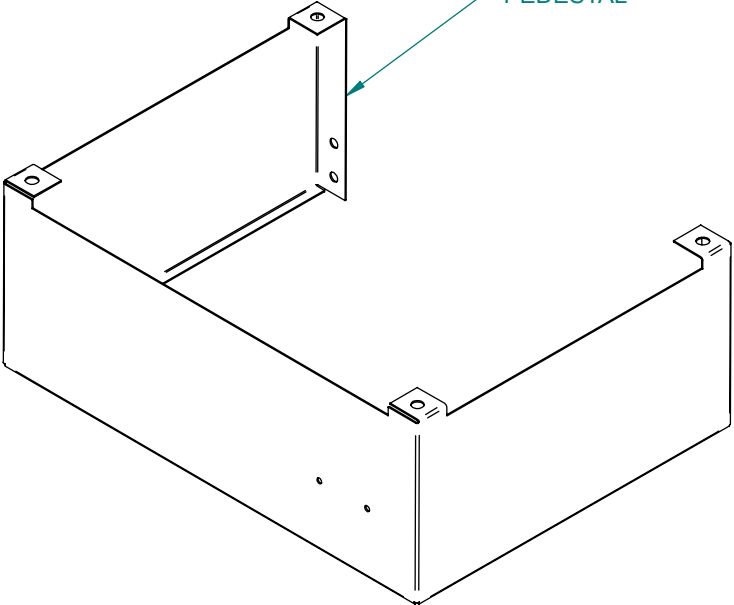

JAY-CSFS00020
PEDESTAL