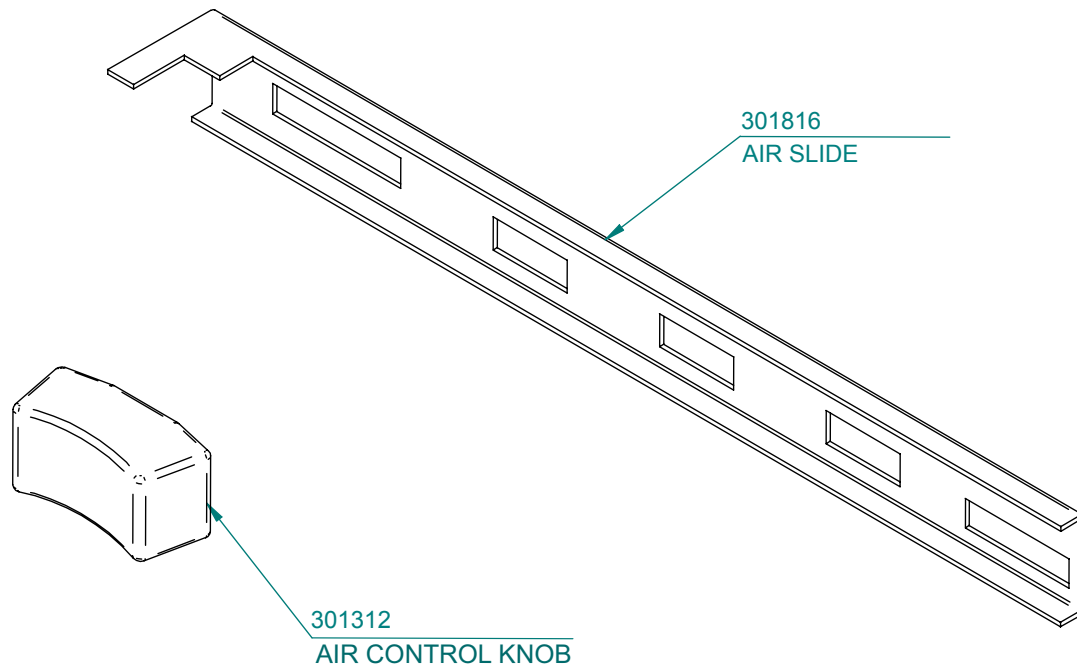

300738
SIDE PANEL L/H

300745
SIDE PANEL R/H

301718 (Set of 2)
LOUVRE BAR

SS300 FREE STANDING 2006

#100940 BRICK SET (7)

#300864 DOOR HANDLE COMPLETE

Item #	Part #	Title	Qty
1	300759	DOOR FRAME ONLY	1
2	300178	GLASS (403 X 200mm)	1
3	300892	GLASS RETAINER	1
4	JAY-SAFAC373	DOOR SPINDLE	1
5	JAY-SAF00076	SPINDLE BUSH	1
6	300017	ROLL PIN M5 X 28	1
7	301627	DOOR HANDLE KNOB	1
8	300101	8G X 3/8 SCREW MUSH POZI BLK	1
9	300150	M6 X 8 GRUBSCREW SOCKET HEAD	1