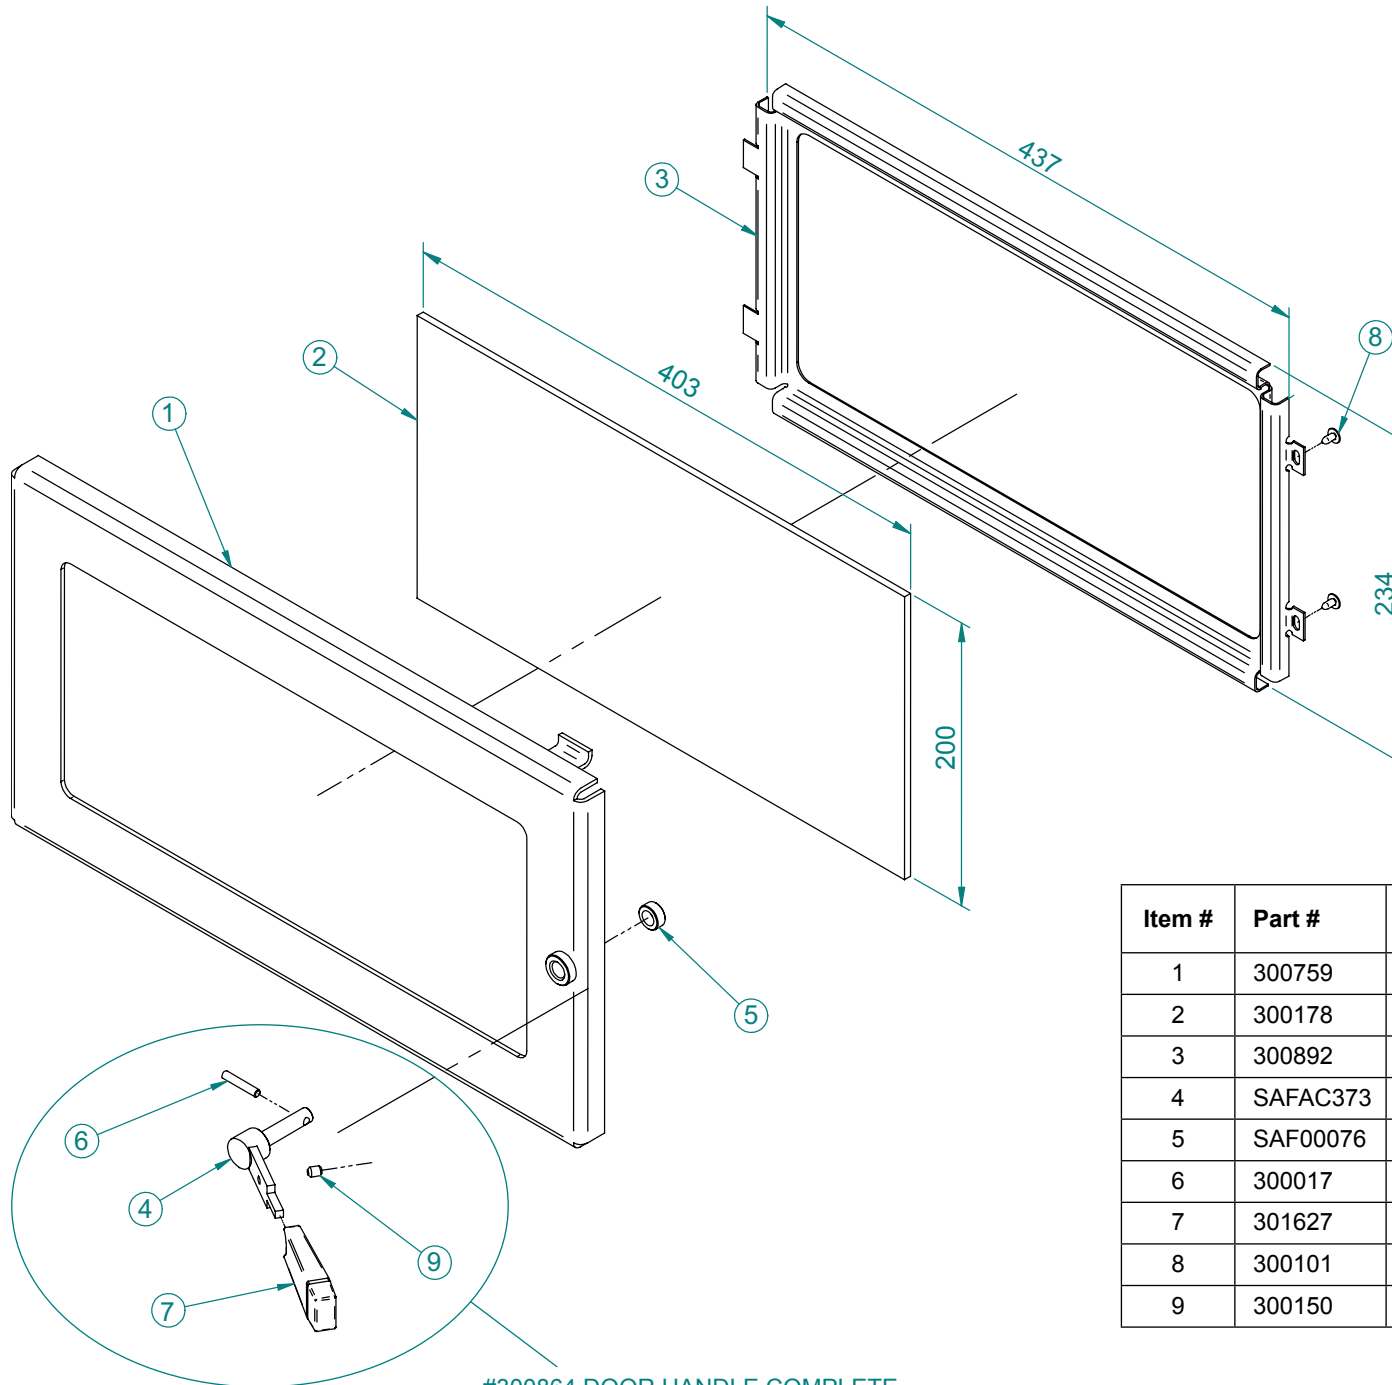

300738
SIDE PANEL L/H

300745
SIDE PANEL R/H

301718 (Set of 2)
LOUVRE BAR

SS280 FREE STANDING

#300864 DOOR HANDLE COMPLETE

Item #	Part #	Title	Qty
1	300759	DOOR FRAME ONLY	1
2	300178	GLASS (403 X 200mm)	1
3	300892	GLASS RETAINER	1
4	SAFAC373	DOOR SPINDLE	1
5	SAF00076	SPINDLE BUSH	1
6	300017	ROLL PIN M5 X 28	1
7	301627	DOOR HANDLE KNOB	1
8	300101	8G X 3/8 SCREW MUSH POZI BLK	1
9	300150	M6 X 8 GRUBSCREW SOCKET HEAD	1