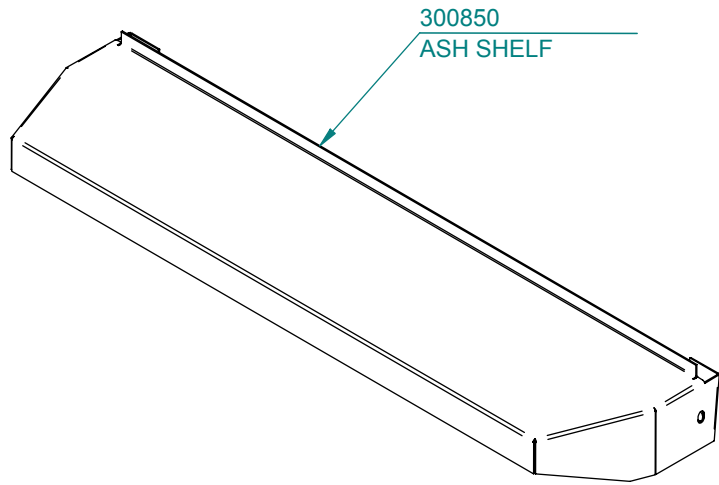

SS400 FREE STANDING

#301480 BRICK SET (7)

#300570 DOOR HANDLE COMPLETE
 #300983 DOOR HANDLE NUT & BOLT SET (#6, #7 & #8)

Item #	Part #	Title	Qty
1	300822	DOOR FRAME ONLY	1
2	300899	GLASS RETAINER	1
3	108688	GLASS (488 x 228mm)	1
4	301900	DOOR LEVER	1
5	301319	DOOR HANDLE KNOB	1
6	300906	F-M5X25-CAP-BLK SCREW	1
7	PYR00461	HANDLE ROLLER	1
8	300115	F-M5-BN-BP NUT	1
9	300143	M6 X 25 GRUBSCREW SOCKET HEAD	1