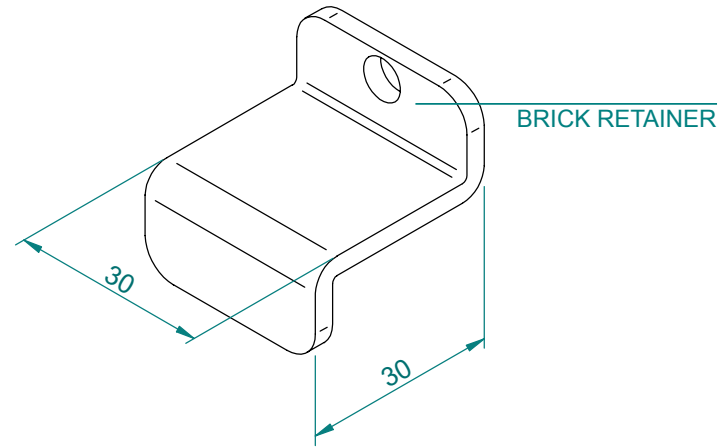

301781
BRICK LOWER