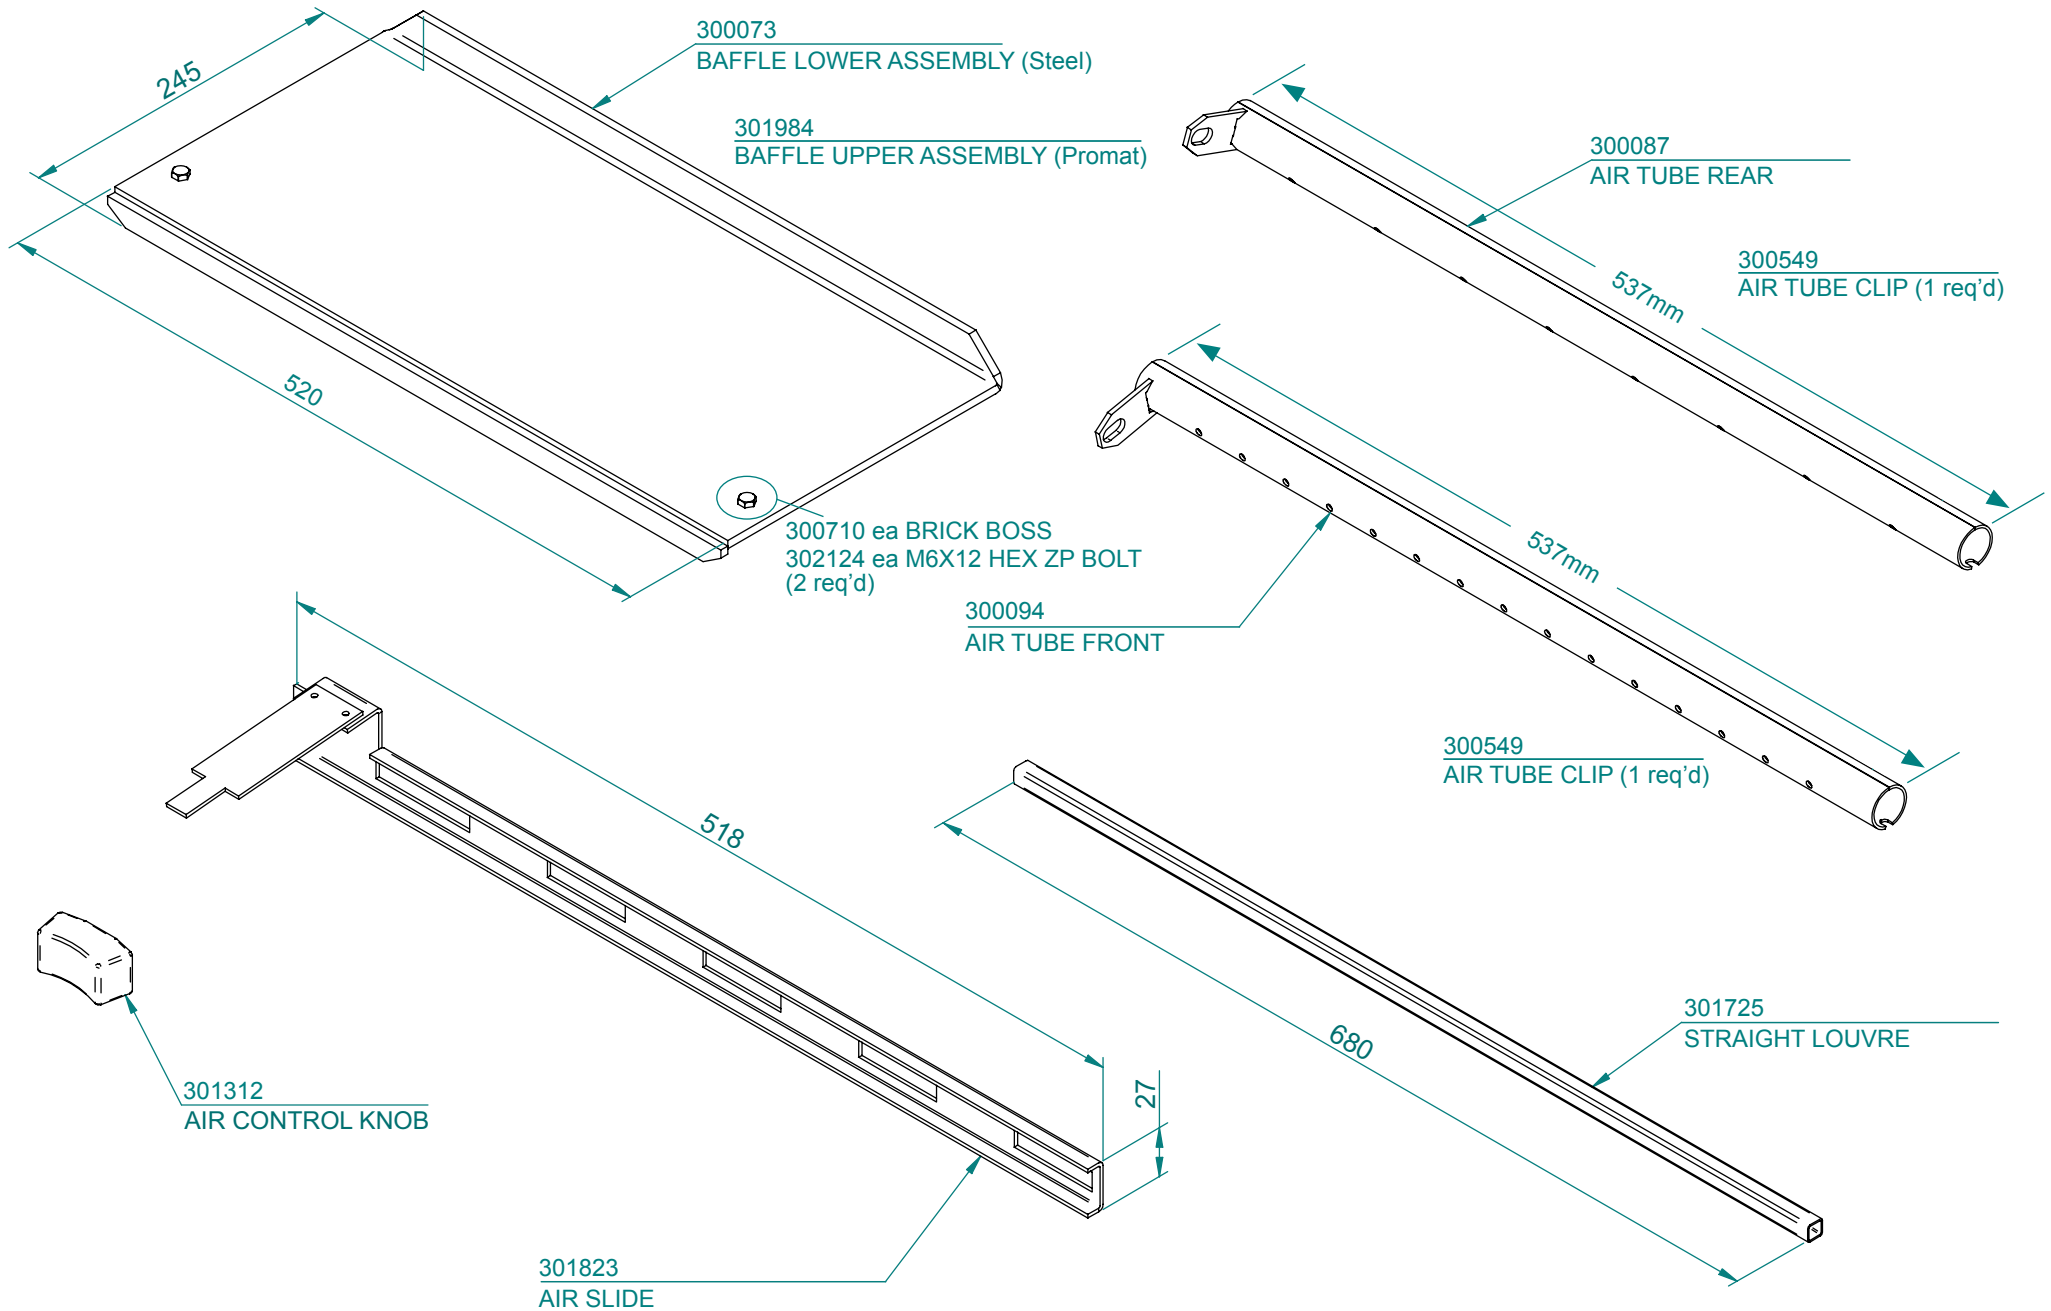

SS400 FREE STANDING

#301480 BRICK SET (7)

#300570 DOOR HANDLE COMPLETE
 #300983 DOOR HANDLE NUT & BOLT SET (#6, #7 & #8)

Item #	Part #	Title	Qty
1	300822	DOOR FRAME ONLY	1
2	300899	GLASS RETAINER	1
3	108688	GLASS (488 x 228mm)	1
4	301900	DOOR LEVER	1
5	301319	DOOR HANDLE KNOB	1
6	300906	F-M5X25-CAP-BLK SCREW	1
7	PYR00461	HANDLE ROLLER	1
8	300115	F-M5-BN-BP NUT	1
9	300143	M6 X 25 GRUBSCREW SOCKET HEAD	1