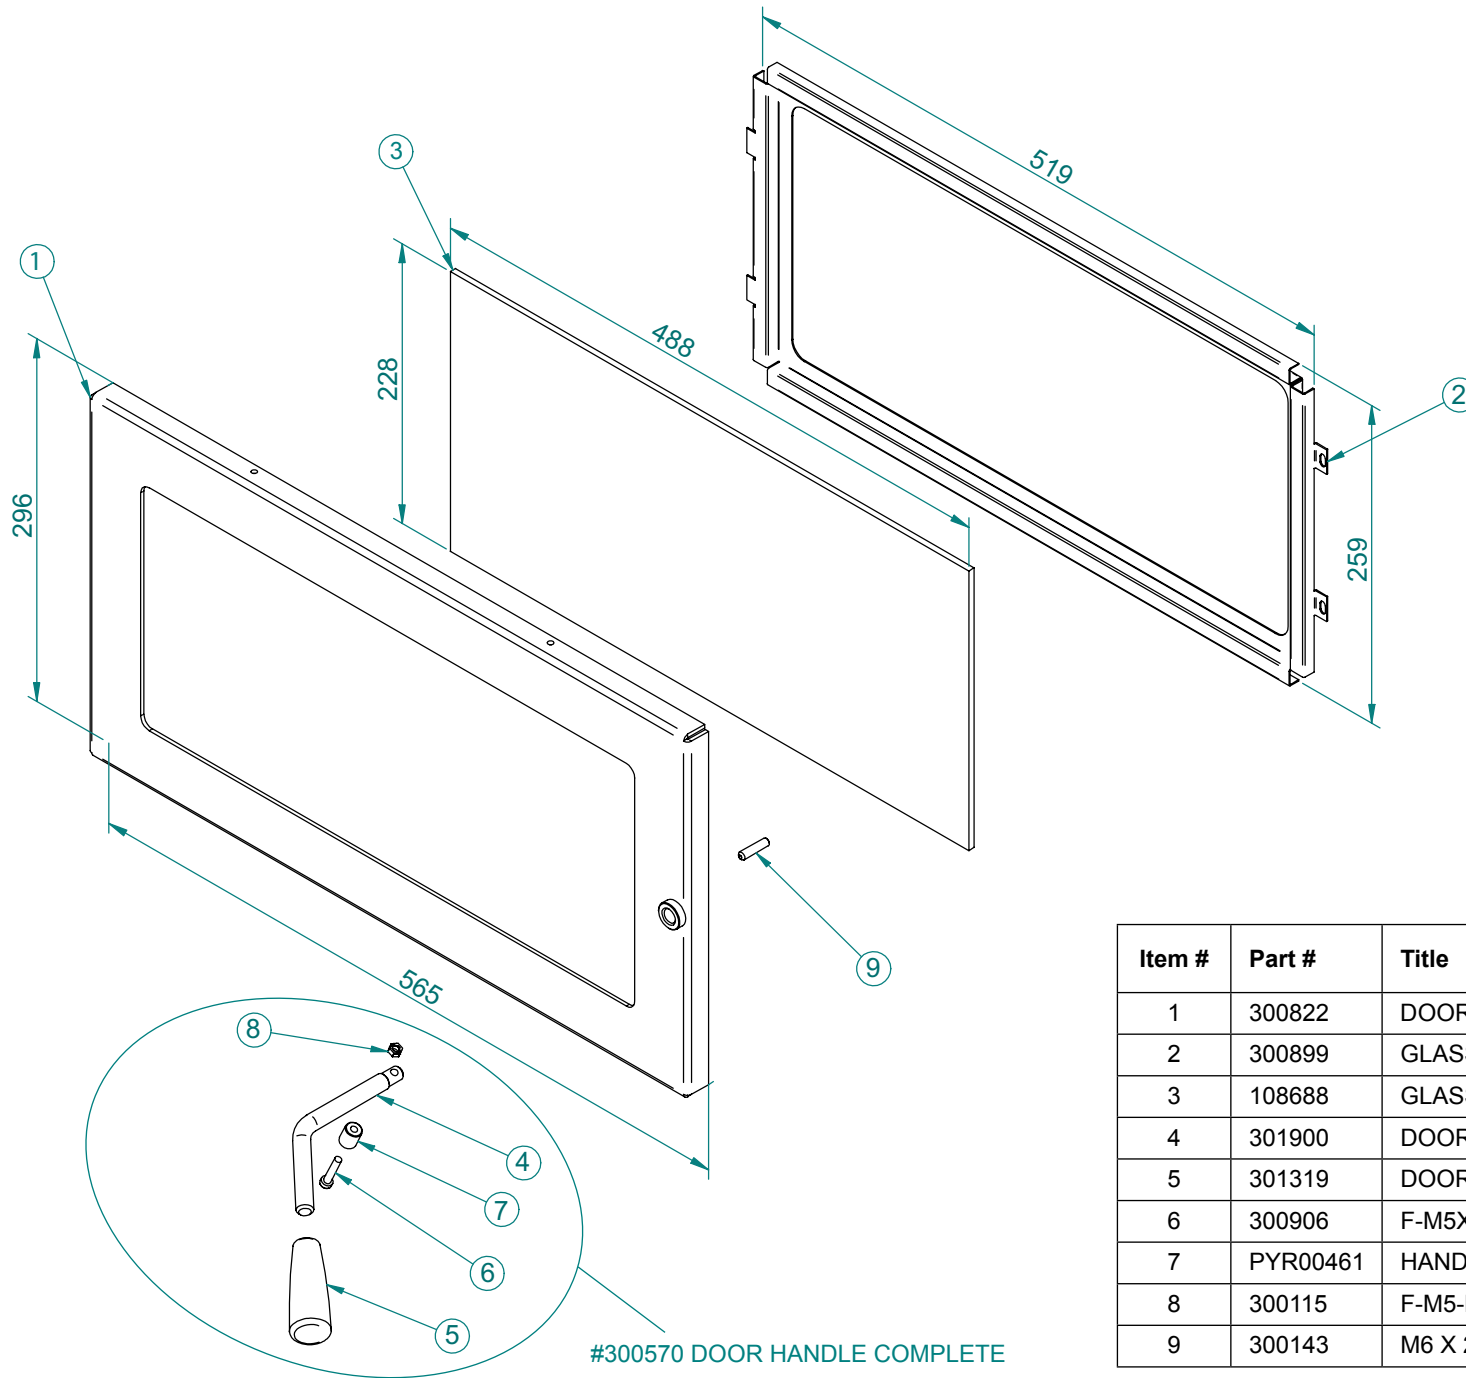

#301480 BRICK SET (7)

#300570 DOOR HANDLE COMPLETE
#300983 DOOR HANDLE NUT & BOLT SET (#6, #7 & #8)

Item #	Part #	Title	Qty
1	300822	DOOR FRAME ONLY	1
2	300899	GLASS RETAINER	1
3	108688	GLASS (488 x 228mm)	1
4	301900	DOOR LEVER	1
5	301319	DOOR HANDLE KNOB	1
6	300906	F-M5X25-CAP-BLK SCREW	1
7	PYR00461	HANDLE ROLLER	1
8	300115	F-M5-BN-BP NUT	1
9	300143	M6 X 25 GRUBSCREW SOCKET HEAD	1