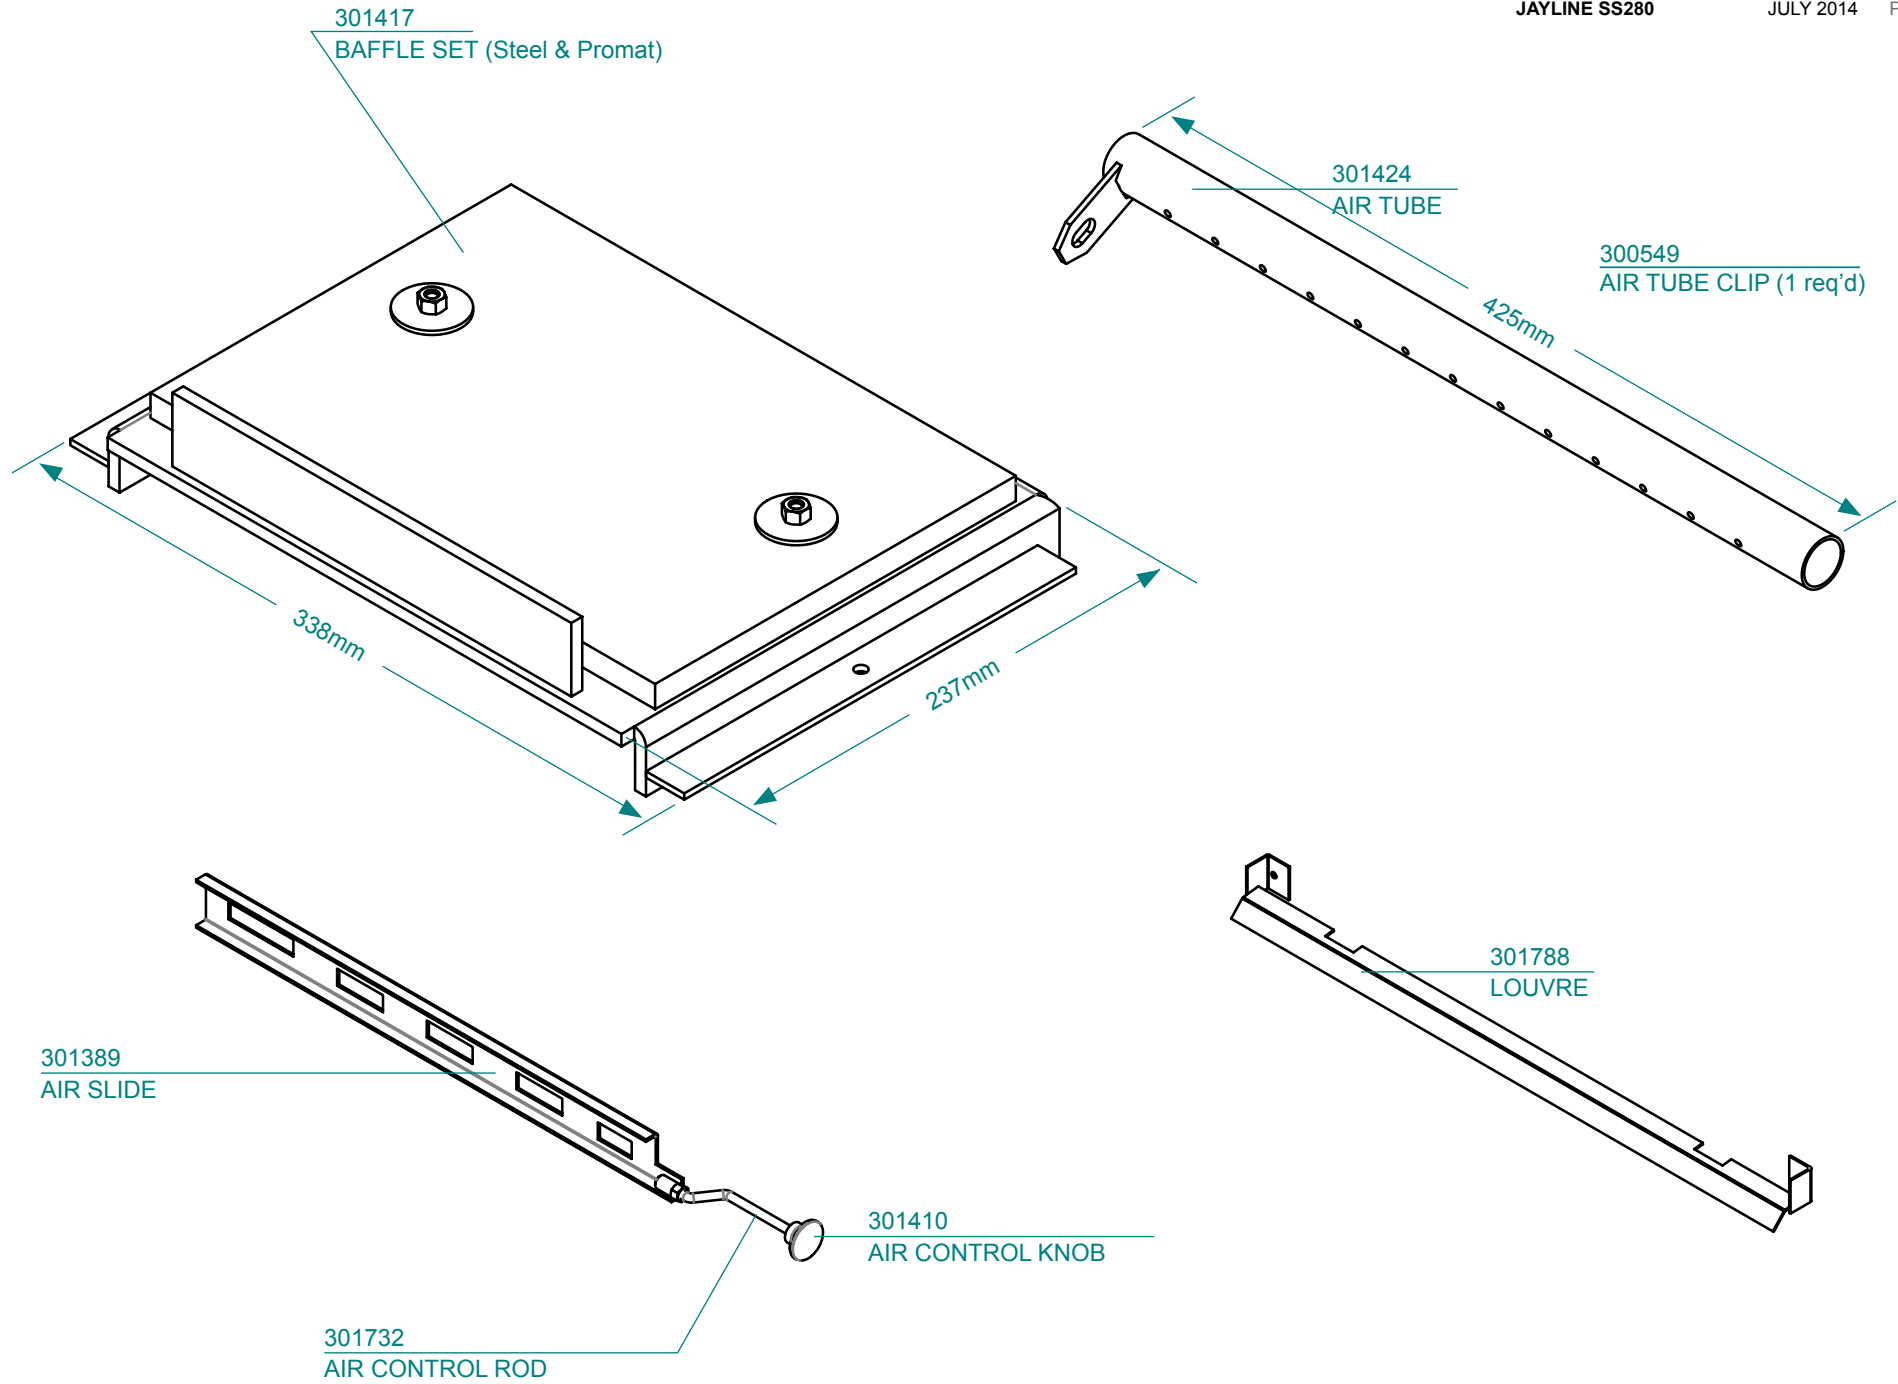

300738
SIDE PANEL L/H

300745
SIDE PANEL R/H

301718 (Set of 2)
LOUVRE BAR

SS280 FREE STANDING

#300864 DOOR HANDLE COMPLETE

Item #	Part #	Title	Qty
1	300759	DOOR FRAME ONLY	1
2	300178	GLASS (403 X 200mm)	1
3	300892	GLASS RETAINER	1
4	SAFAC373	DOOR SPINDLE	1
5	SAF00076	SPINDLE BUSH	1
6	300017	ROLL PIN M5 X 28	1
7	301627	DOOR HANDLE KNOB	1
8	300101	8G X 3/8 SCREW MUSH POZI BLK	1
9	300150	M6 X 8 GRUBSCREW SOCKET HEAD	1