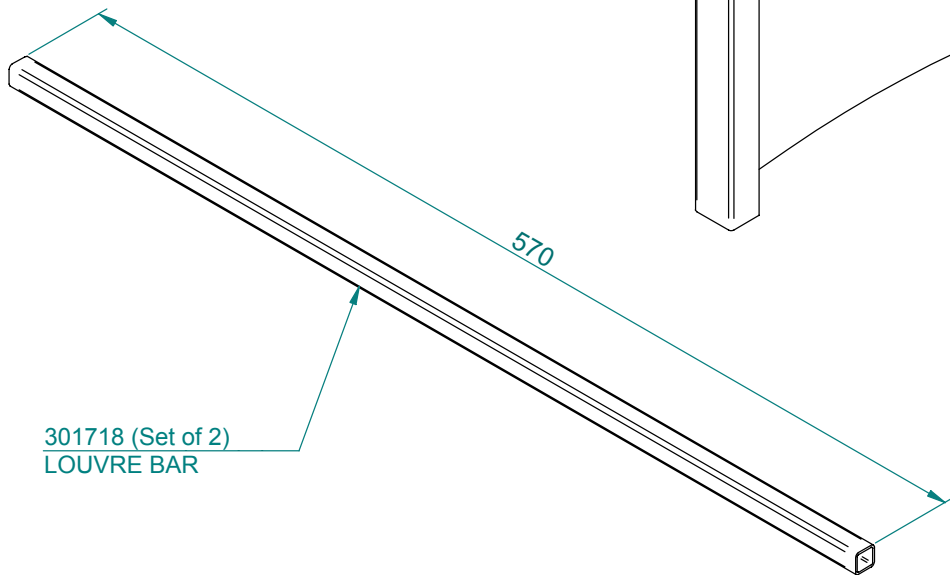

Door Rope & Glass Tapes

	Door Rope (15mm diameter)	Glass Tape (25mm x 3mm)
CODE (sold per metre)	110538	110563
	LENGTH REQUIRED (mm)	LENGTH REQUIRED (mm)
SS200	1250	1200
SS280	1250	1200
SS300	1250	1200
SS400	1470	1420
SS600	1470	1420
SPITFIRE	1470	1420

300738
SIDE PANEL L/H

300745
SIDE PANEL R/H

301718 (Set of 2)
LOUVRE BAR

SS280 FREE STANDING

#300864 DOOR HANDLE COMPLETE

Item #	Part #	Title	Qty
1	300759	DOOR FRAME ONLY	1
2	300178	GLASS (403 X 200mm)	1
3	300892	GLASS RETAINER	1
4	SAFAC373	DOOR SPINDLE	1
5	SAF00076	SPINDLE BUSH	1
6	300017	ROLL PIN M5 X 28	1
7	301627	DOOR HANDLE KNOB	1
8	300101	8G X 3/8 SCREW MUSH POZI BLK	1
9	300150	M6 X 8 GRUBSCREW SOCKET HEAD	1