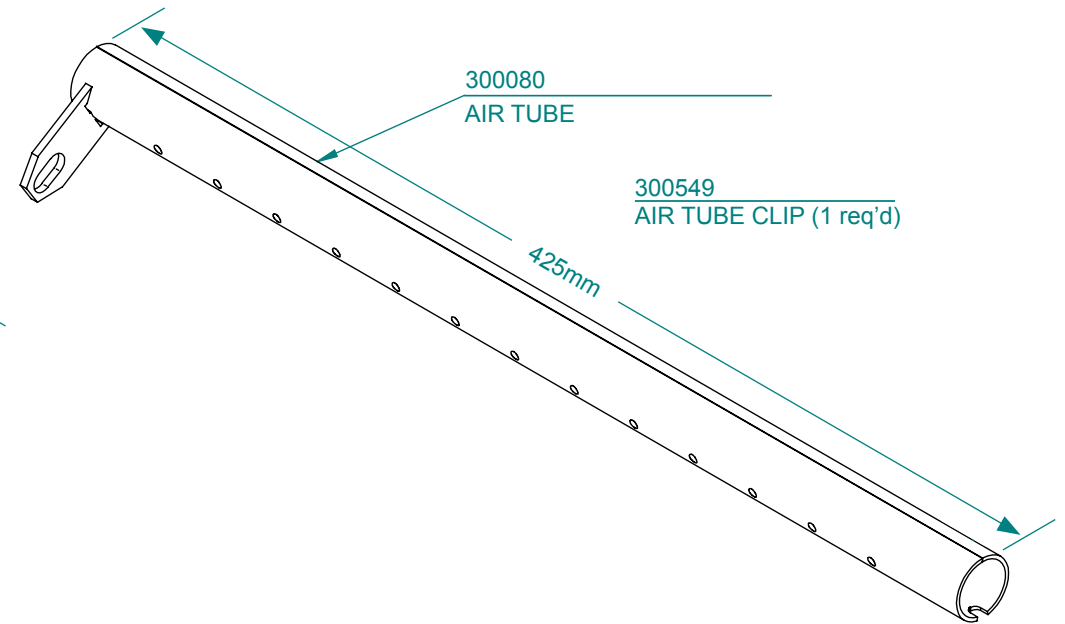

Door Rope & Glass Tapes

	Door Rope (15mm diameter)	Glass Tape (25mm x 3mm)
CODE (sold per metre)	110538	110563
	LENGTH REQUIRED (mm)	LENGTH REQUIRED (mm)
SS200	1250	1200
SS280	1250	1200
SS300	1250	1200
SS400	1470	1420
SS600	1470	1420
SPITFIRE	1470	1420

300738
SIDE PANEL L/H

300745
SIDE PANEL R/H

301718 (Set of 2)
LOUVRE BAR

SS280 FREE STANDING

#300864 DOOR HANDLE COMPLETE

Item #	Part #	Title	Qty
1	300759	DOOR FRAME ONLY	1
2	300178	GLASS (403 X 200mm)	1
3	300892	GLASS RETAINER	1
4	SAFAC373	DOOR SPINDLE	1
5	SAF00076	SPINDLE BUSH	1
6	300017	ROLL PIN M5 X 28	1
7	301627	DOOR HANDLE KNOB	1
8	300101	8G X 3/8 SCREW MUSH POZI BLK	1
9	300150	M6 X 8 GRUBSCREW SOCKET HEAD	1