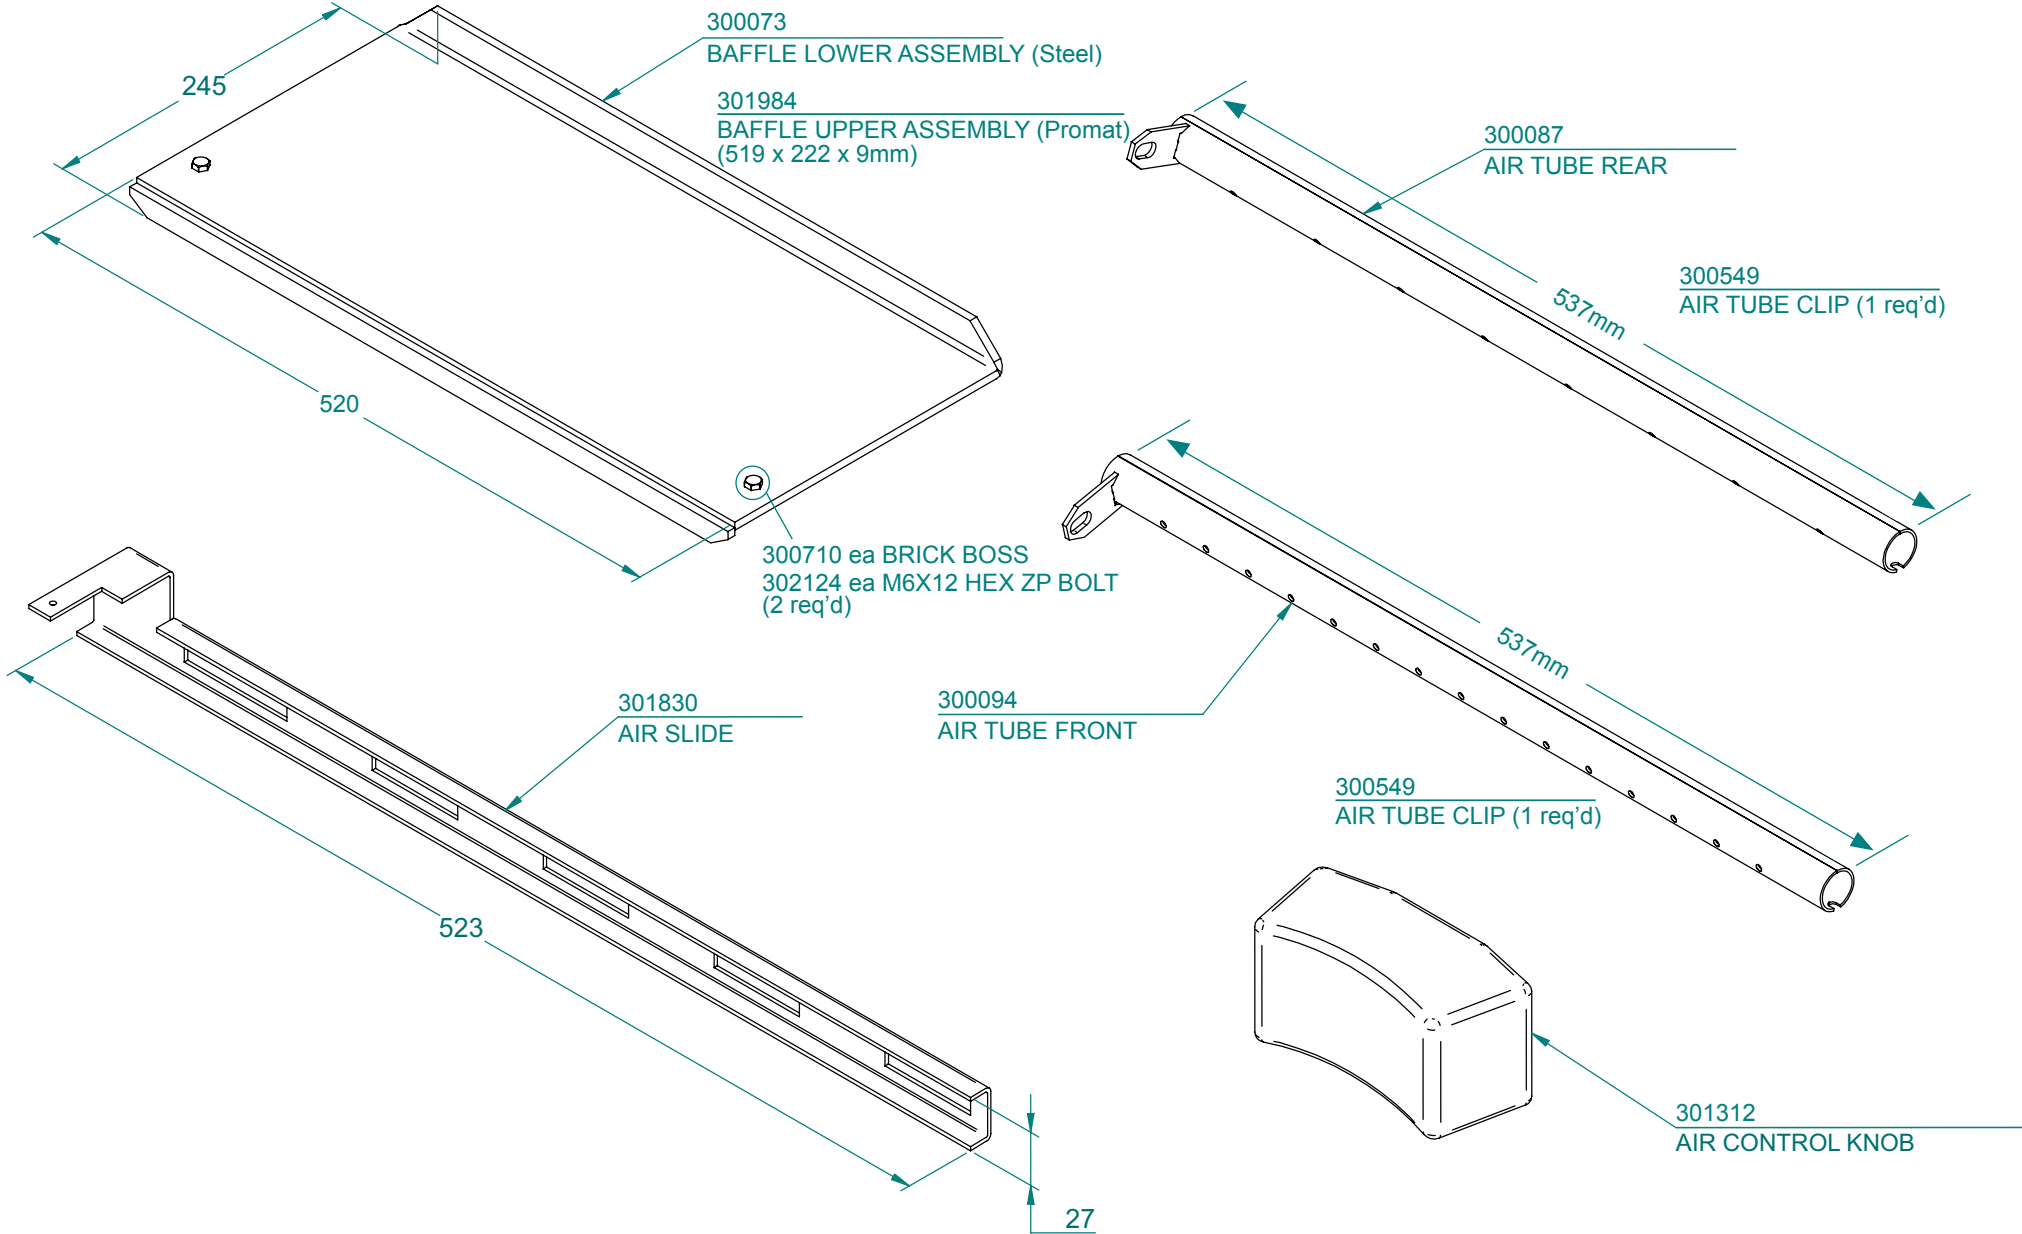

301459
ASH LIP

301452
SIDE PANEL L/H

301445
SIDE PANEL R/H

SPITFIRE FREE STANDING
Model: FLAT DOOR

#300570 DOOR HANDLE COMPLETE
 #300983 DOOR HANDLE NUT & BOLT SET (#6, #7 & #8)

Item #	Part #	Title	Qty
1	300563 300822	DOOR FRAME ONLY – BLACK ENAMEL DOOR FRAME ONLY – BLACK PAINT	1
2	300899	GLASS RETAINER	1
3	108688	GLASS (488 X 288mm)	1
4	301900	DOOR LEVER	1
5	301319	DOOR HANDLE KNOB	1
6	300906	F-M5X25-CAP-BLK SCREW	1
7	PYR00461	HANDLE ROLLER	1
8	300115	F-M5-BN-BP NUT	1
9	300143	M6 X 25 GRUBSCREW SOCKET HEAD	1