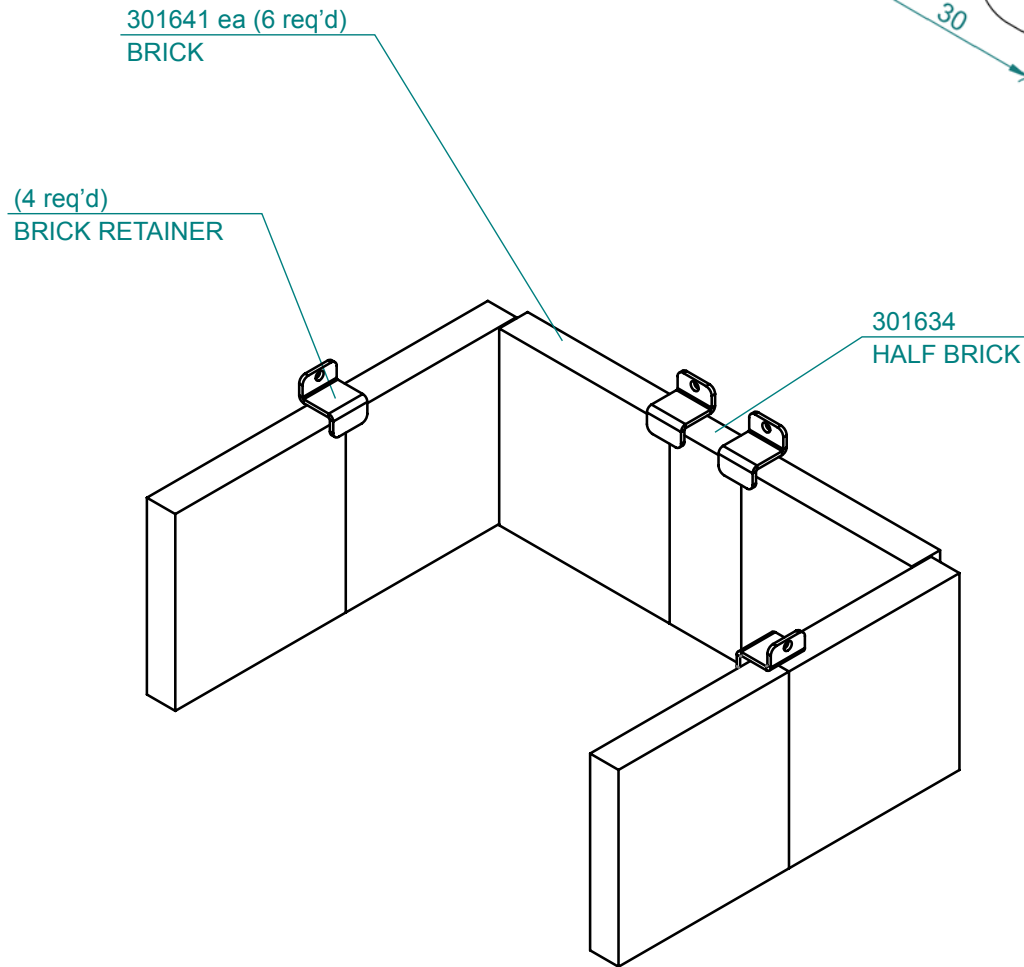

300738
SIDE PANEL L/H

300745
SIDE PANEL R/H

301718 (Set of 2)
LOUVRE BAR

SS280 FREE STANDING

#300864 DOOR HANDLE COMPLETE

Item #	Part #	Title	Qty
1	300759	DOOR FRAME ONLY	1
2	300178	GLASS (403 X 200mm)	1
3	300892	GLASS RETAINER	1
4	SAFAC373	DOOR SPINDLE	1
5	SAF00076	SPINDLE BUSH	1
6	300017	ROLL PIN M5 X 28	1
7	301627	DOOR HANDLE KNOB	1
8	300101	8G X 3/8 SCREW MUSH POZI BLK	1
9	300150	M6 X 8 GRUBSCREW SOCKET HEAD	1