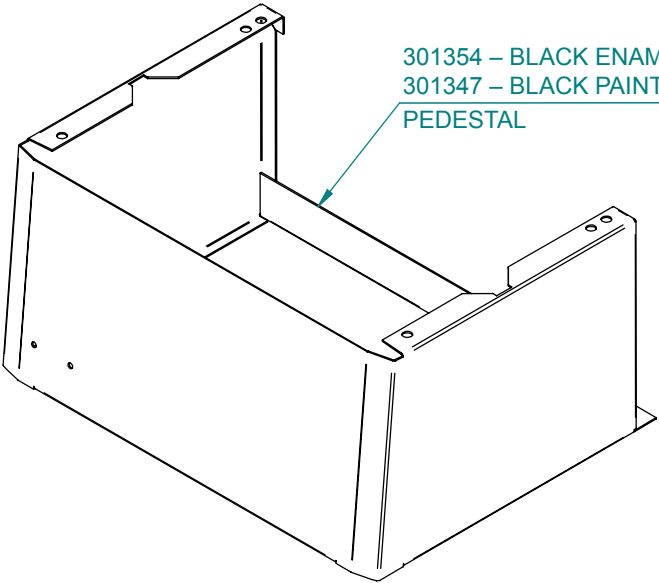

301354 – BLACK ENAMEL
301347 – BLACK PAINT
PEDESTAL