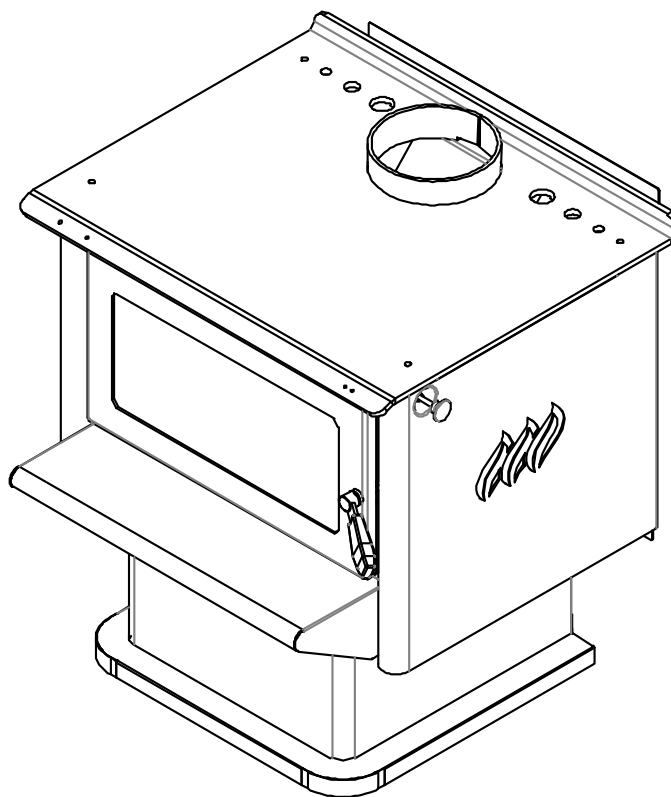

300738
SIDE PANEL L/H

300745
SIDE PANEL R/H

301718 (Set of 2)
LOUVRE BAR

SS280 FREE STANDING

#300864 DOOR HANDLE COMPLETE

Item #	Part #	Title	Qty
1	300759	DOOR FRAME ONLY	1
2	300178	GLASS (403 X 200mm)	1
3	300892	GLASS RETAINER	1
4	SAFAC373	DOOR SPINDLE	1
5	SAF00076	SPINDLE BUSH	1
6	300017	ROLL PIN M5 X 28	1
7	301627	DOOR HANDLE KNOB	1
8	300101	8G X 3/8 SCREW MUSH POZI BLK	1
9	300150	M6 X 8 GRUBSCREW SOCKET HEAD	1