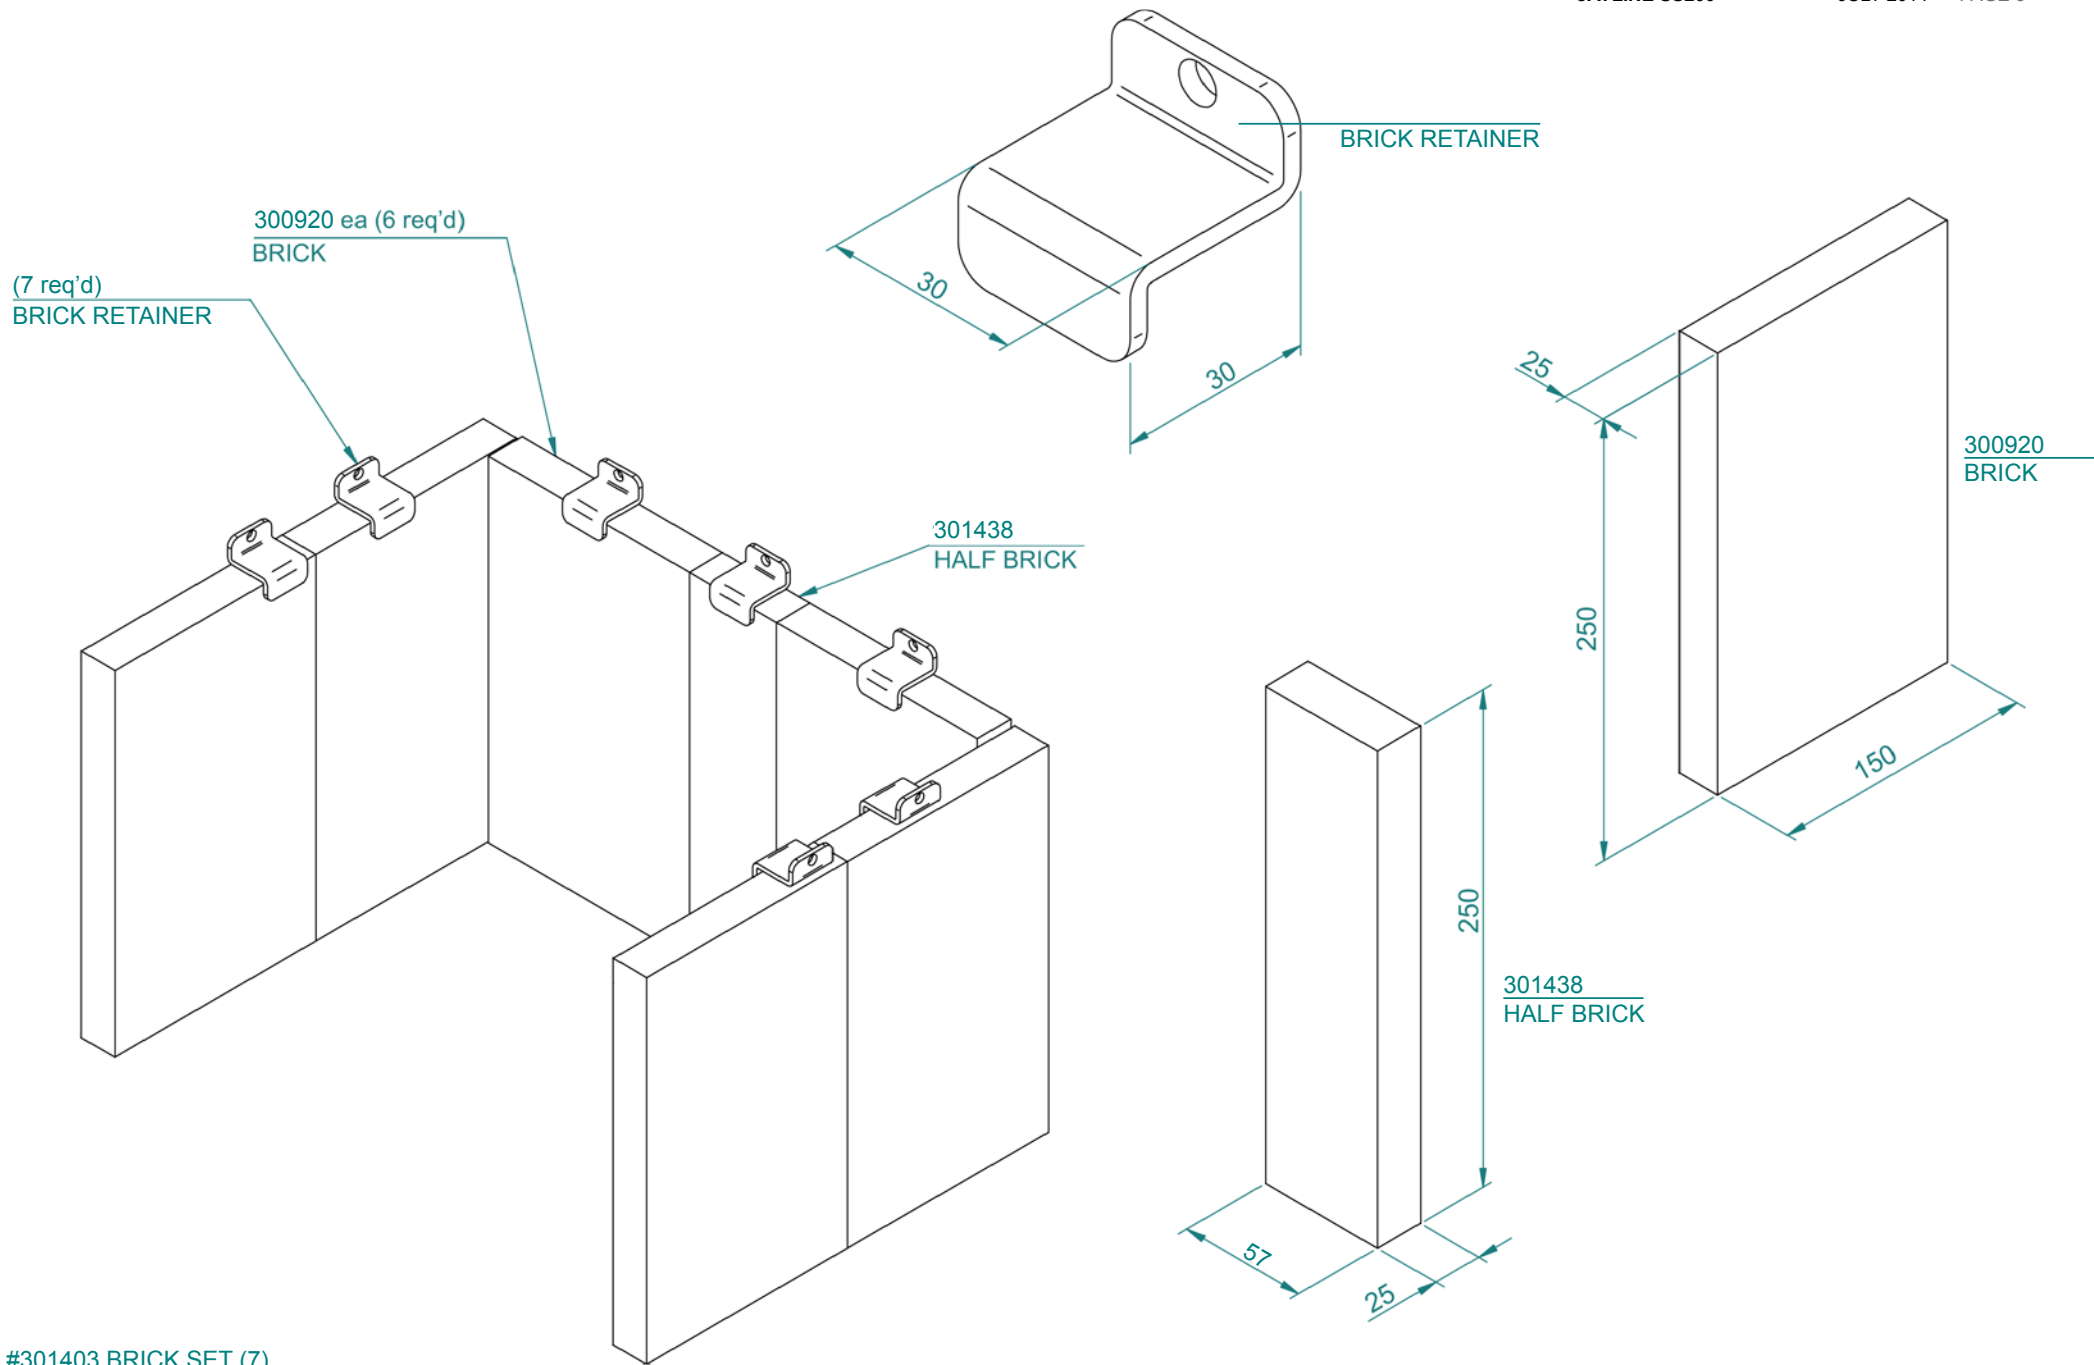

#301403 BRICK SET (7)