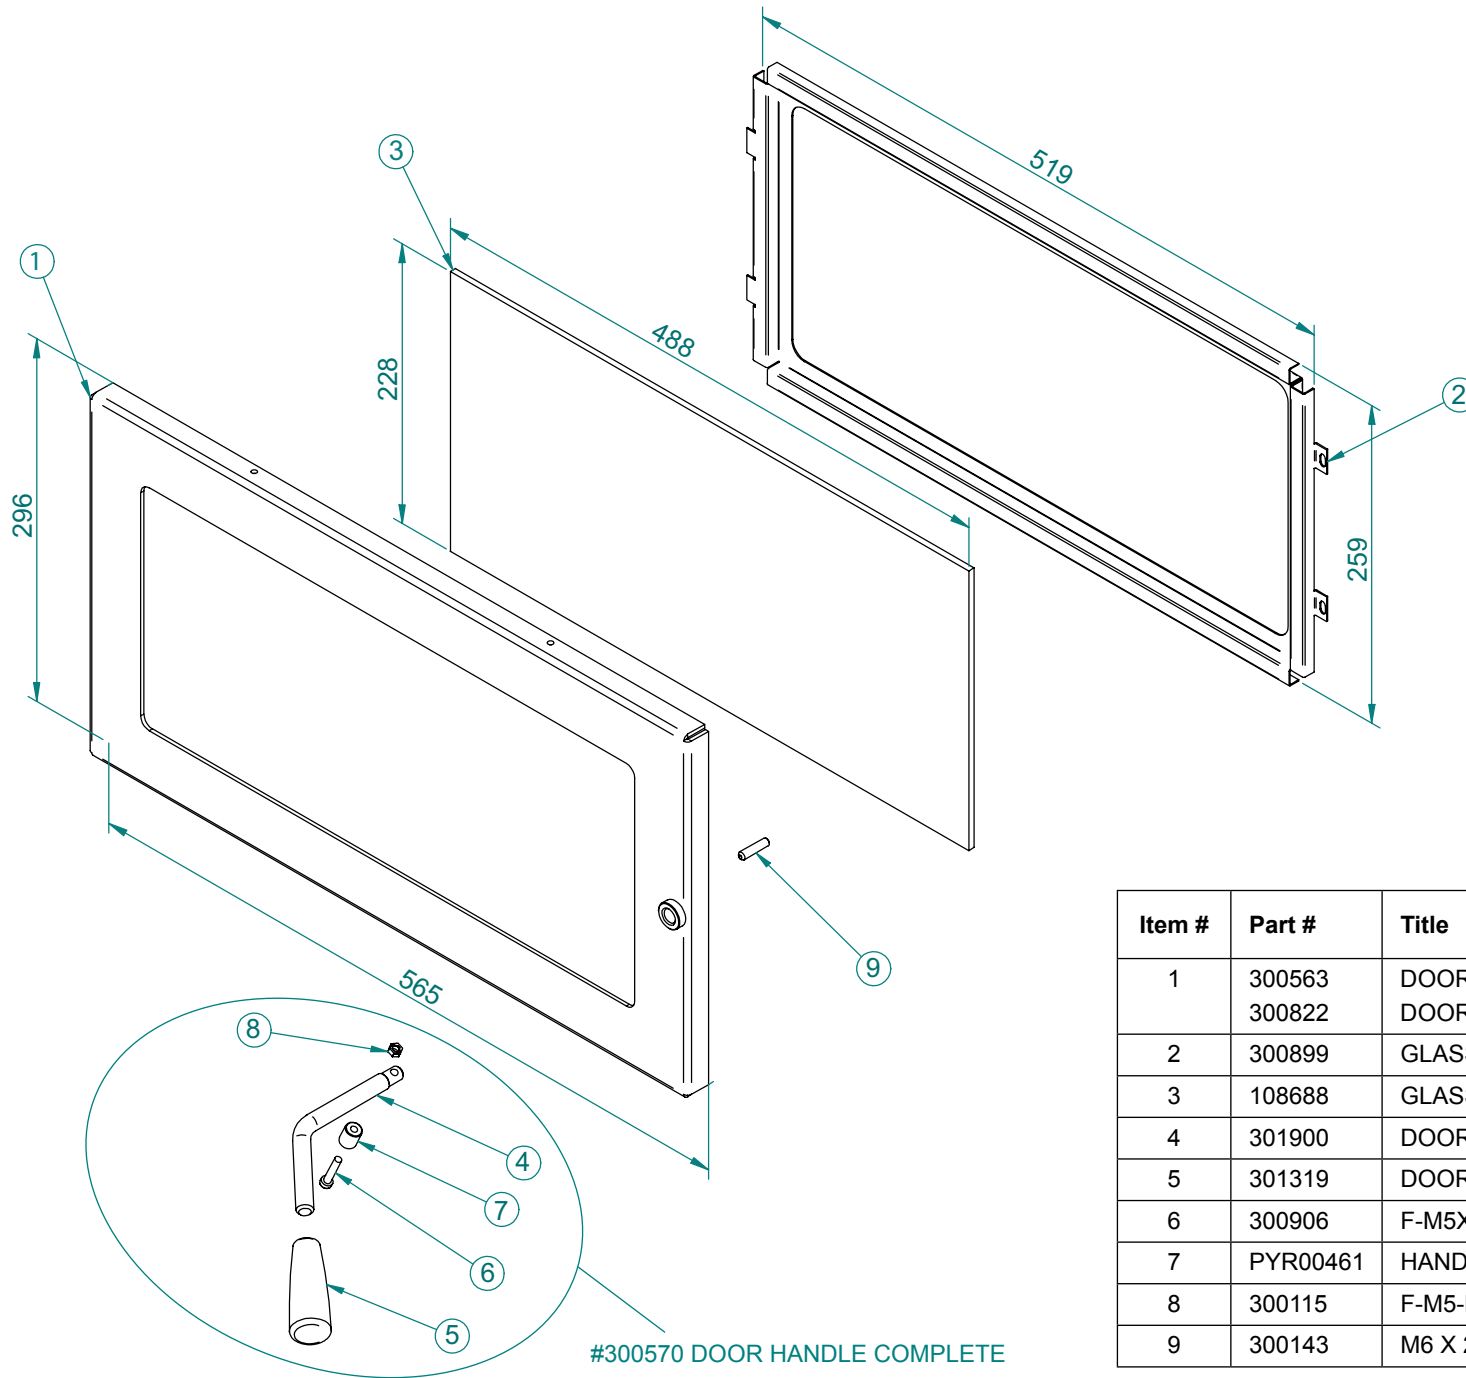

301459
ASH LIP

301452
SIDE PANEL L/H

301445
SIDE PANEL R/H

SPITFIRE FREE STANDING
Model: FLAT DOOR

#300570 DOOR HANDLE COMPLETE
 #300983 DOOR HANDLE NUT & BOLT SET (#6, #7 & #8)

Item #	Part #	Title	Qty
1	300563 300822	DOOR FRAME ONLY – BLACK ENAMEL DOOR FRAME ONLY – BLACK PAINT	1
2	300899	GLASS RETAINER	1
3	108688	GLASS (488 X 288mm)	1
4	301900	DOOR LEVER	1
5	301319	DOOR HANDLE KNOB	1
6	300906	F-M5X25-CAP-BLK SCREW	1
7	PYR00461	HANDLE ROLLER	1
8	300115	F-M5-BN-BP NUT	1
9	300143	M6 X 25 GRUBSCREW SOCKET HEAD	1