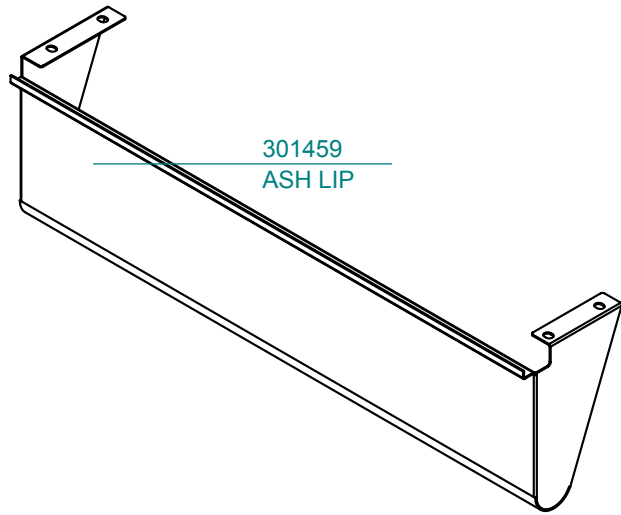

SS600 FREE STANDING

301781
BRICK LOWER

301648
BRICK UPPER

301655
BRICK UPPER

#300857 BRICK SET (UPPER) x 10
#301774 BRICK SET (LOWER) x 8

#300570 DOOR HANDLE COMPLETE
 #300983 DOOR HANDLE NUT & BOLT SET (#6, #7 & #8)

Item #	Part #	Title	Qty
1	300822	DOOR FRAME ONLY	1
2	300899	GLASS RETAINER	1
3	108688	GLASS (488 x 228mm)	1
4	301900	DOOR LEVER	1
5	301319	DOOR HANDLE KNOB	1
6	300906	F-M5X25-CAP-BLK SCREW	1
7	PYR00461	HANDLE ROLLER	1
8	300115	F-M5-BN-BP NUT	1
9	300143	M6 X 25 GRUBSCREW SOCKET HEAD	1