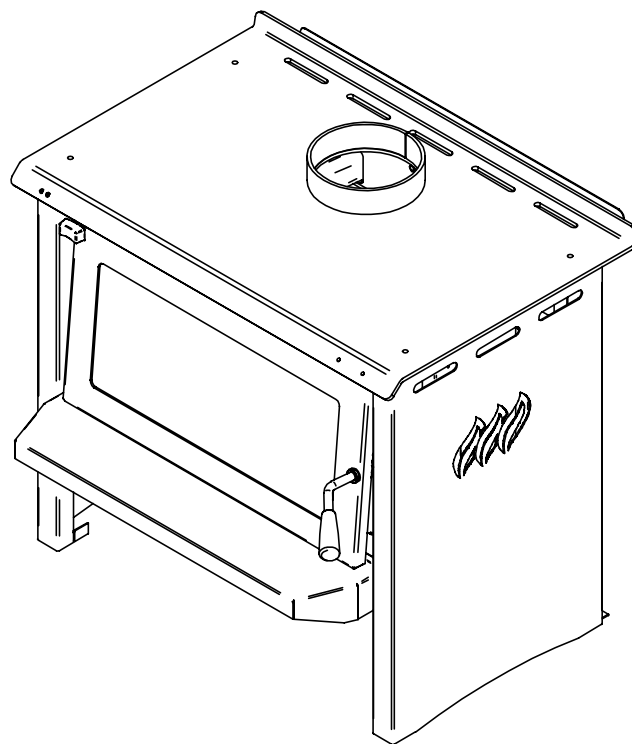

SS400 FREE STANDING