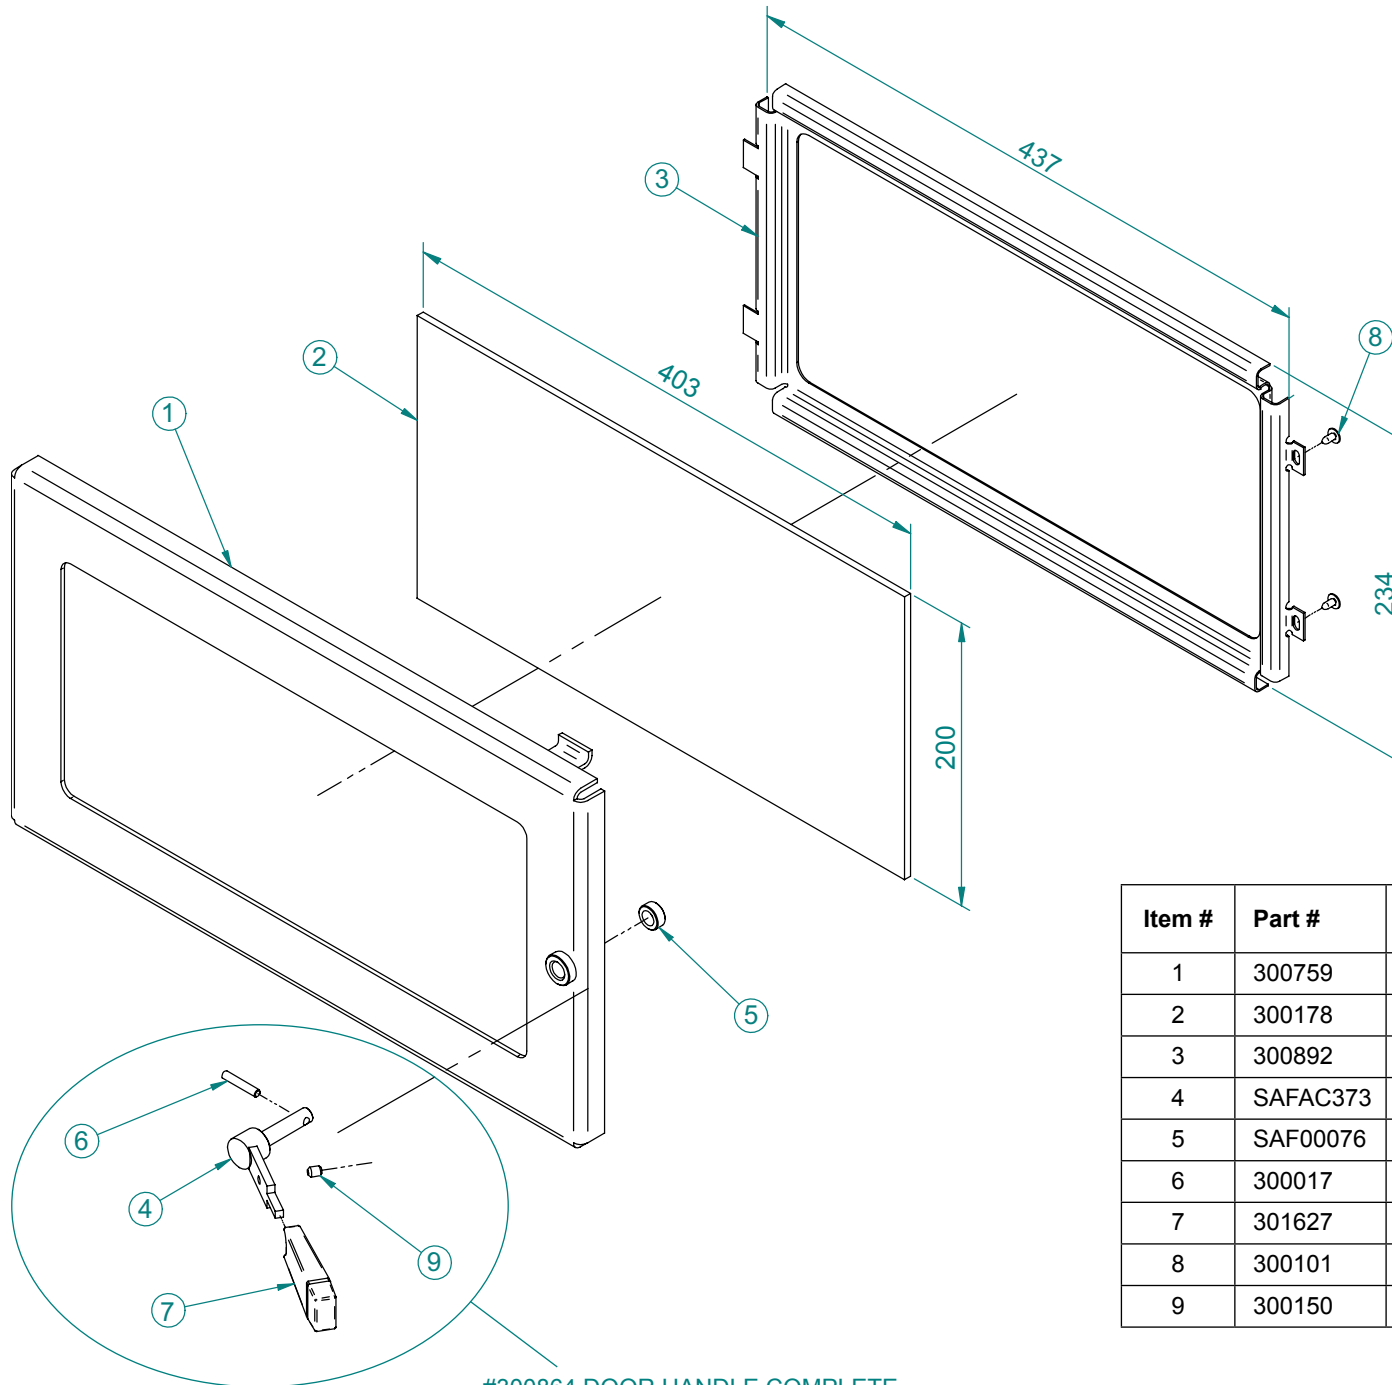

#300864 DOOR HANDLE COMPLETE

Item #	Part #	Title	Qty
1	300759	DOOR FRAME ONLY	1
2	300178	GLASS (403 X 200mm)	1
3	300892	GLASS RETAINER	1
4	SAFAC373	DOOR SPINDLE	1
5	SAF00076	SPINDLE BUSH	1
6	300017	ROLL PIN M5 X 28	1
7	301627	DOOR HANDLE KNOB	1
8	300101	8G X 3/8 SCREW MUSH POZI BLK	1
9	300150	M6 X 8 GRUBSCREW SOCKET HEAD	1