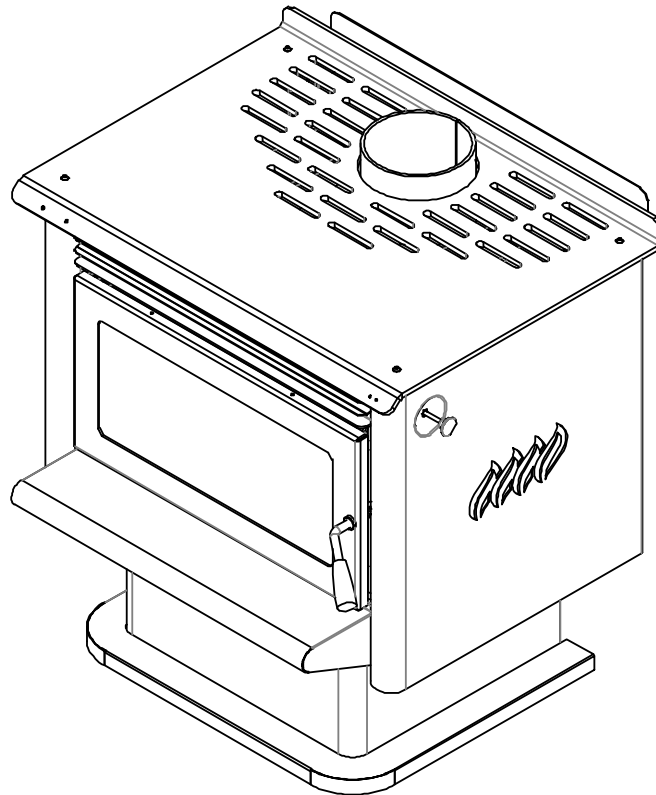

SS600 FREE STANDING