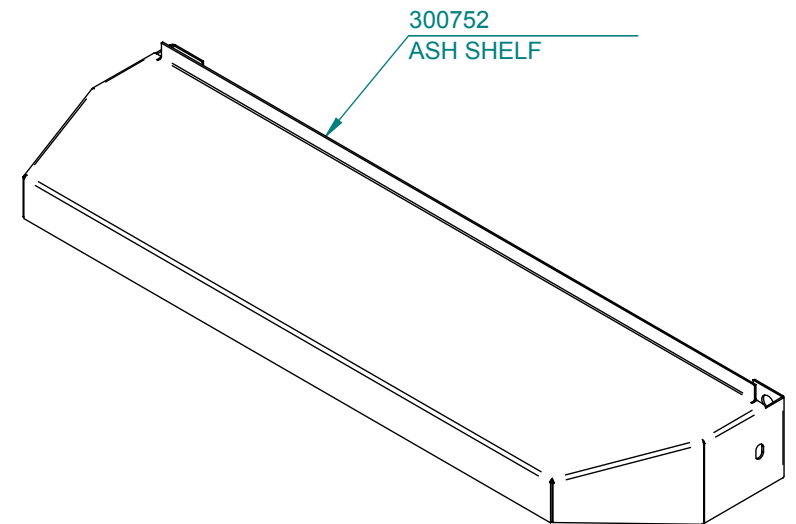

Door Rope & Glass Tapes

	Door Rope (15mm diameter)	Glass Tape (25mm x 3mm)
CODE (sold per metre)	110538	110563
	LENGTH REQUIRED (mm)	LENGTH REQUIRED (mm)
SS200	1250	1200
SS280	1250	1200
SS300	1250	1200
SS400	1470	1420
SS600	1470	1420
SPITFIRE	1470	1420

300738
SIDE PANEL L/H

300745
SIDE PANEL R/H

301718 (Set of 2)
LOUVRE BAR

SS280 FREE STANDING

#300864 DOOR HANDLE COMPLETE

Item #	Part #	Title	Qty
1	300759	DOOR FRAME ONLY	1
2	300178	GLASS (403 X 200mm)	1
3	300892	GLASS RETAINER	1
4	SAFAC373	DOOR SPINDLE	1
5	SAF00076	SPINDLE BUSH	1
6	300017	ROLL PIN M5 X 28	1
7	301627	DOOR HANDLE KNOB	1
8	300101	8G X 3/8 SCREW MUSH POZI BLK	1
9	300150	M6 X 8 GRUBSCREW SOCKET HEAD	1