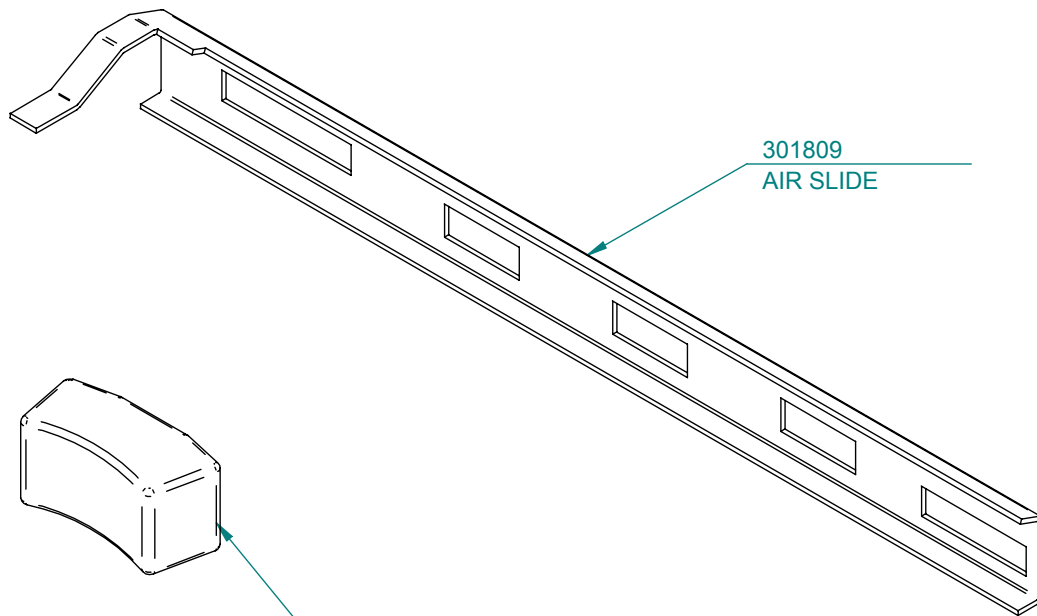

Door Rope & Glass Tapes

	Door Rope (15mm diameter)	Glass Tape (25mm x 3mm)
CODE (sold per metre)	110538	110563
	LENGTH REQUIRED (mm)	LENGTH REQUIRED (mm)
SS200	1250	1200
SS280	1250	1200
SS300	1250	1200
SS400	1470	1420
SS600	1470	1420
SPITFIRE	1470	1420

300738
SIDE PANEL L/H

300745
SIDE PANEL R/H

301718 (Set of 2)
LOUVRE BAR

SS280 FREE STANDING

#300864 DOOR HANDLE COMPLETE

Item #	Part #	Title	Qty
1	300759	DOOR FRAME ONLY	1
2	300178	GLASS (403 X 200mm)	1
3	300892	GLASS RETAINER	1
4	SAFAC373	DOOR SPINDLE	1
5	SAF00076	SPINDLE BUSH	1
6	300017	ROLL PIN M5 X 28	1
7	301627	DOOR HANDLE KNOB	1
8	300101	8G X 3/8 SCREW MUSH POZI BLK	1
9	300150	M6 X 8 GRUBSCREW SOCKET HEAD	1