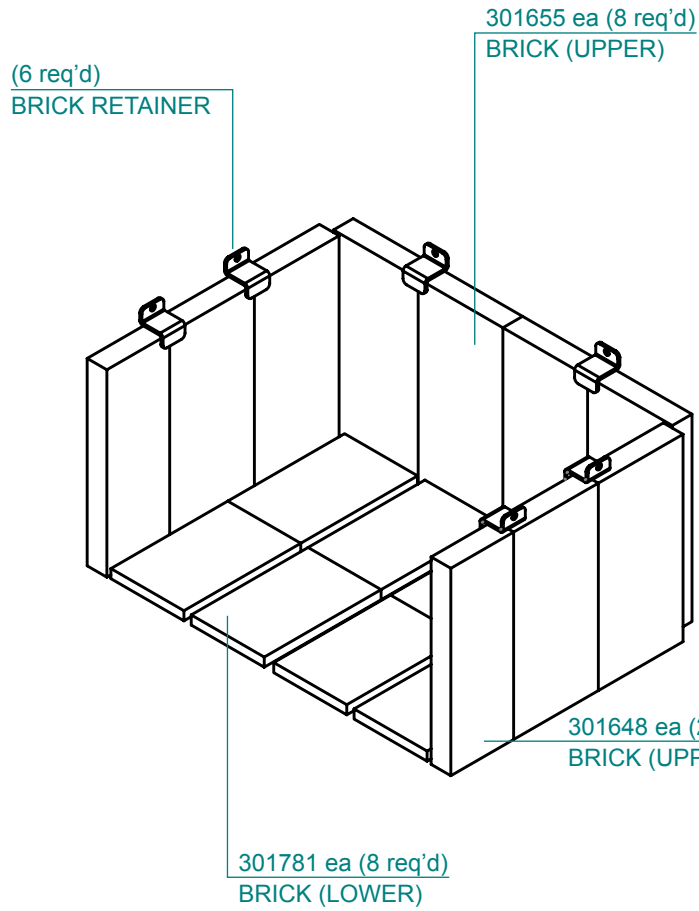

301781
BRICK LOWER