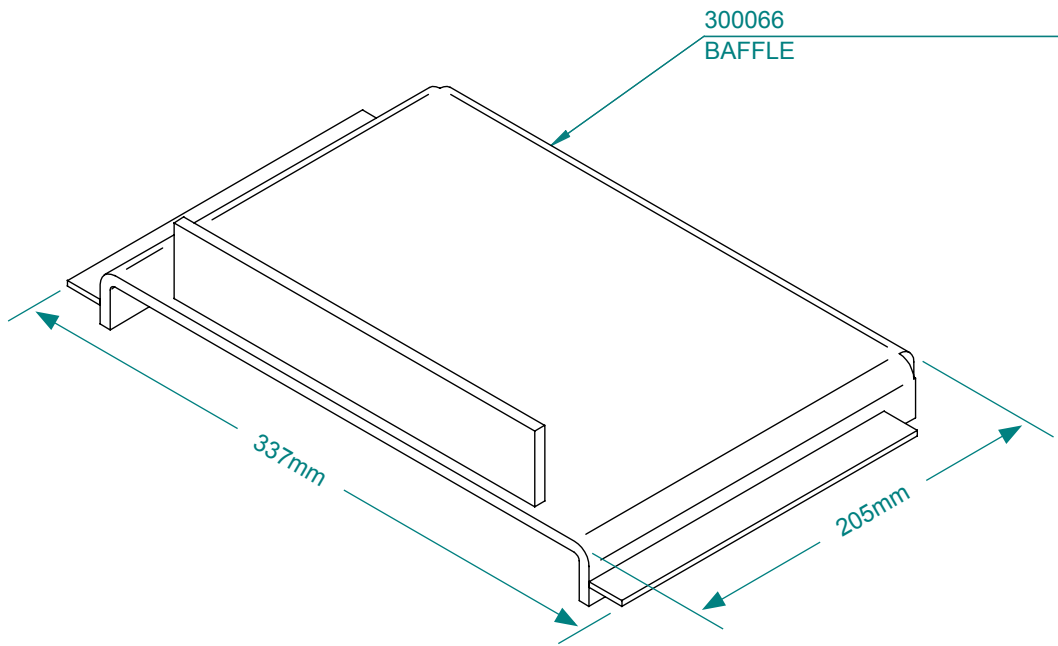

Door Rope & Glass Tapes

	Door Rope (15mm diameter)	Glass Tape (25mm x 3mm)
CODE (sold per metre)	110538	110563
	LENGTH REQUIRED (mm)	LENGTH REQUIRED (mm)
SS200	1250	1200
SS280	1250	1200
SS300	1250	1200
SS400	1470	1420
SS600	1470	1420
SPITFIRE	1470	1420

300738
SIDE PANEL L/H

300745
SIDE PANEL R/H

301718 (Set of 2)
LOUVRE BAR

SS280 FREE STANDING

#300864 DOOR HANDLE COMPLETE

Item #	Part #	Title	Qty
1	300759	DOOR FRAME ONLY	1
2	300178	GLASS (403 X 200mm)	1
3	300892	GLASS RETAINER	1
4	SAFAC373	DOOR SPINDLE	1
5	SAF00076	SPINDLE BUSH	1
6	300017	ROLL PIN M5 X 28	1
7	301627	DOOR HANDLE KNOB	1
8	300101	8G X 3/8 SCREW MUSH POZI BLK	1
9	300150	M6 X 8 GRUBSCREW SOCKET HEAD	1