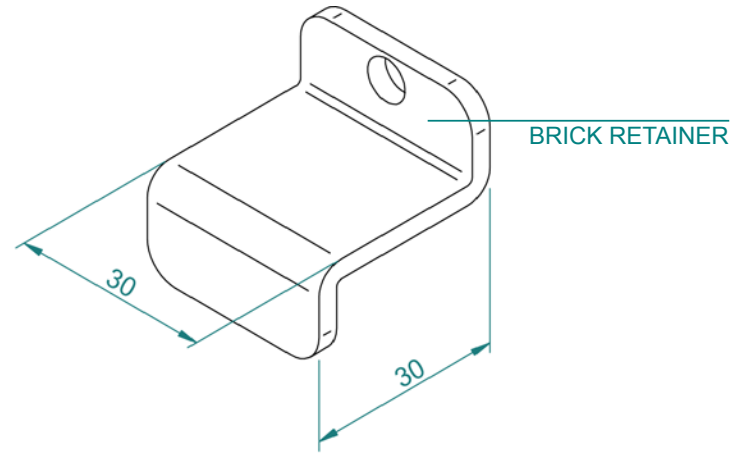

300738
SIDE PANEL L/H

300745
SIDE PANEL R/H

301718 (Set of 2)
LOUVRE BAR

SS280 FREE STANDING

#300864 DOOR HANDLE COMPLETE

Item #	Part #	Title	Qty
1	300759	DOOR FRAME ONLY	1
2	300178	GLASS (403 X 200mm)	1
3	300892	GLASS RETAINER	1
4	SAFAC373	DOOR SPINDLE	1
5	SAF00076	SPINDLE BUSH	1
6	300017	ROLL PIN M5 X 28	1
7	301627	DOOR HANDLE KNOB	1
8	300101	8G X 3/8 SCREW MUSH POZI BLK	1
9	300150	M6 X 8 GRUBSCREW SOCKET HEAD	1