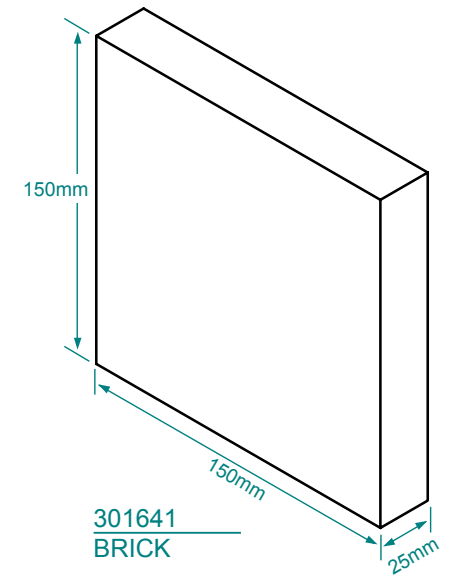

Door Rope & Glass Tapes

	Door Rope (15mm diameter)	Glass Tape (25mm x 3mm)
CODE (sold per metre)	110538	110563
	LENGTH REQUIRED (mm)	LENGTH REQUIRED (mm)
SS200	1250	1200
SS280	1250	1200
SS300	1250	1200
SS400	1470	1420
SS600	1470	1420
SPITFIRE	1470	1420

300738
SIDE PANEL L/H

300745
SIDE PANEL R/H

301718 (Set of 2)
LOUVRE BAR

SS280 FREE STANDING

#300864 DOOR HANDLE COMPLETE

Item #	Part #	Title	Qty
1	300759	DOOR FRAME ONLY	1
2	300178	GLASS (403 X 200mm)	1
3	300892	GLASS RETAINER	1
4	SAFAC373	DOOR SPINDLE	1
5	SAF00076	SPINDLE BUSH	1
6	300017	ROLL PIN M5 X 28	1
7	301627	DOOR HANDLE KNOB	1
8	300101	8G X 3/8 SCREW MUSH POZI BLK	1
9	300150	M6 X 8 GRUBSCREW SOCKET HEAD	1