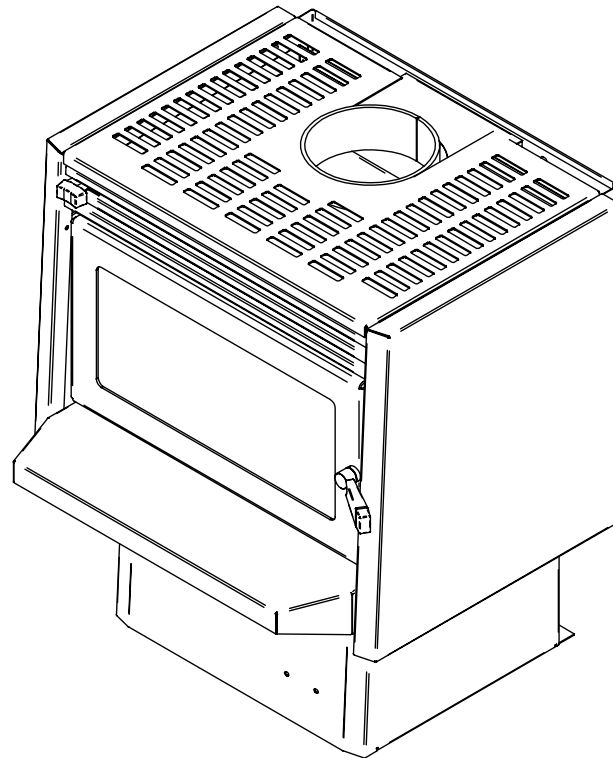

SS300 FREE STANDING