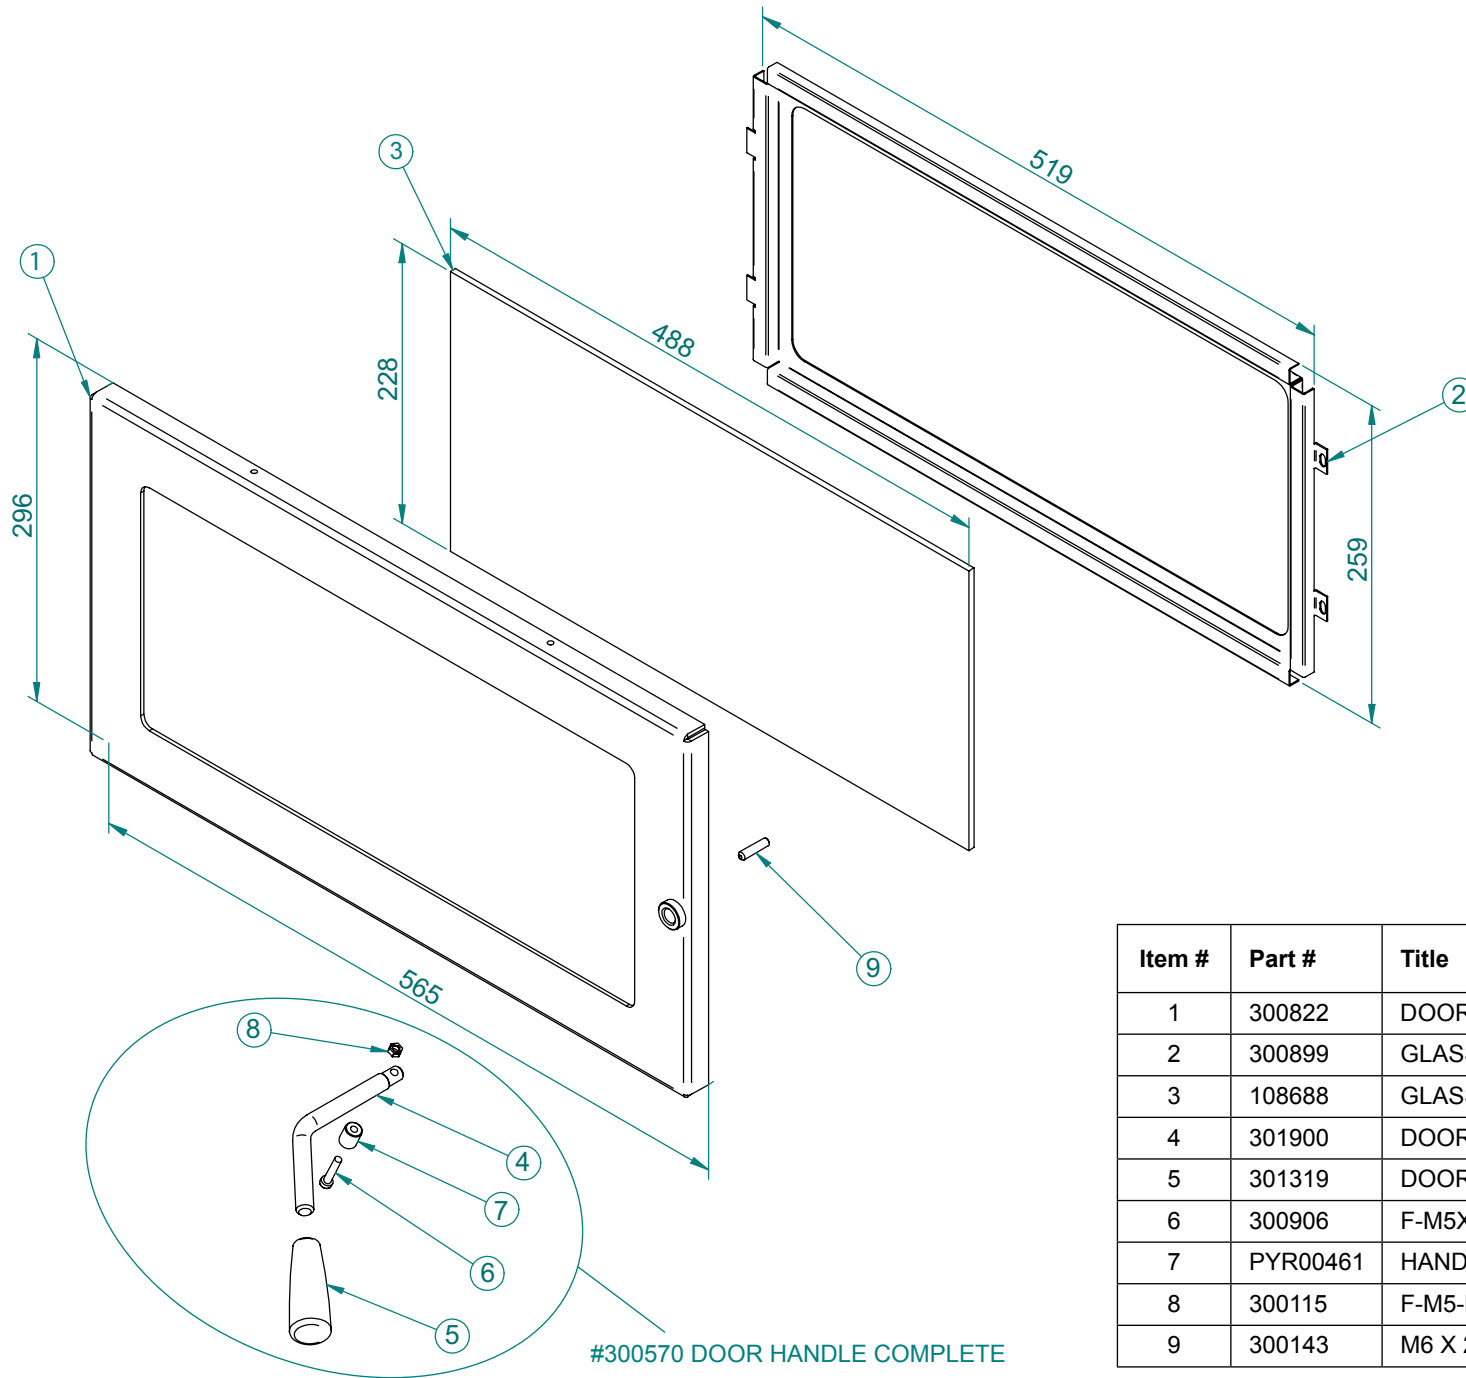

#300570 DOOR HANDLE COMPLETE
#300983 DOOR HANDLE NUT & BOLT SET (#6, #7 & #8)

Item #	Part #	Title	Qty
1	300822	DOOR FRAME ONLY	1
2	300899	GLASS RETAINER	1
3	108688	GLASS (488 x 228mm)	1
4	301900	DOOR LEVER	1
5	301319	DOOR HANDLE KNOB	1
6	300906	F-M5X25-CAP-BLK SCREW	1
7	PYR00461	HANDLE ROLLER	1
8	300115	F-M5-BN-BP NUT	1
9	300143	M6 X 25 GRUBSCREW SOCKET HEAD	1