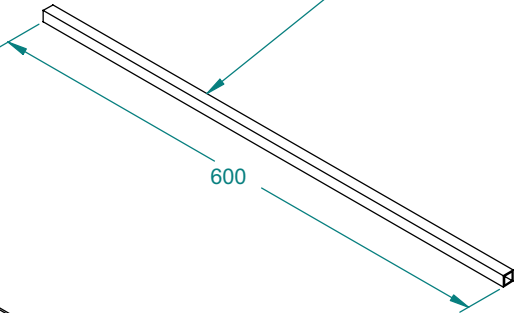

301739 (Set of 3)
STRAIGHT LOUVRE