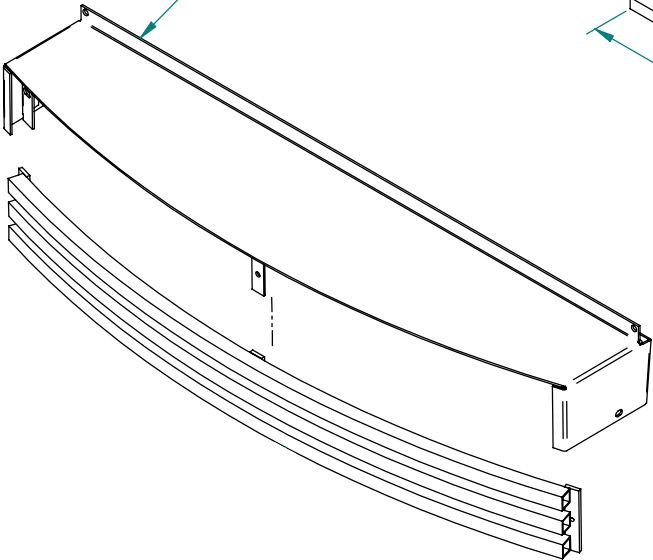

300731 – BLACK ENAMEL
300829 – BLACK PAINT
ASH SHELF & GRILL