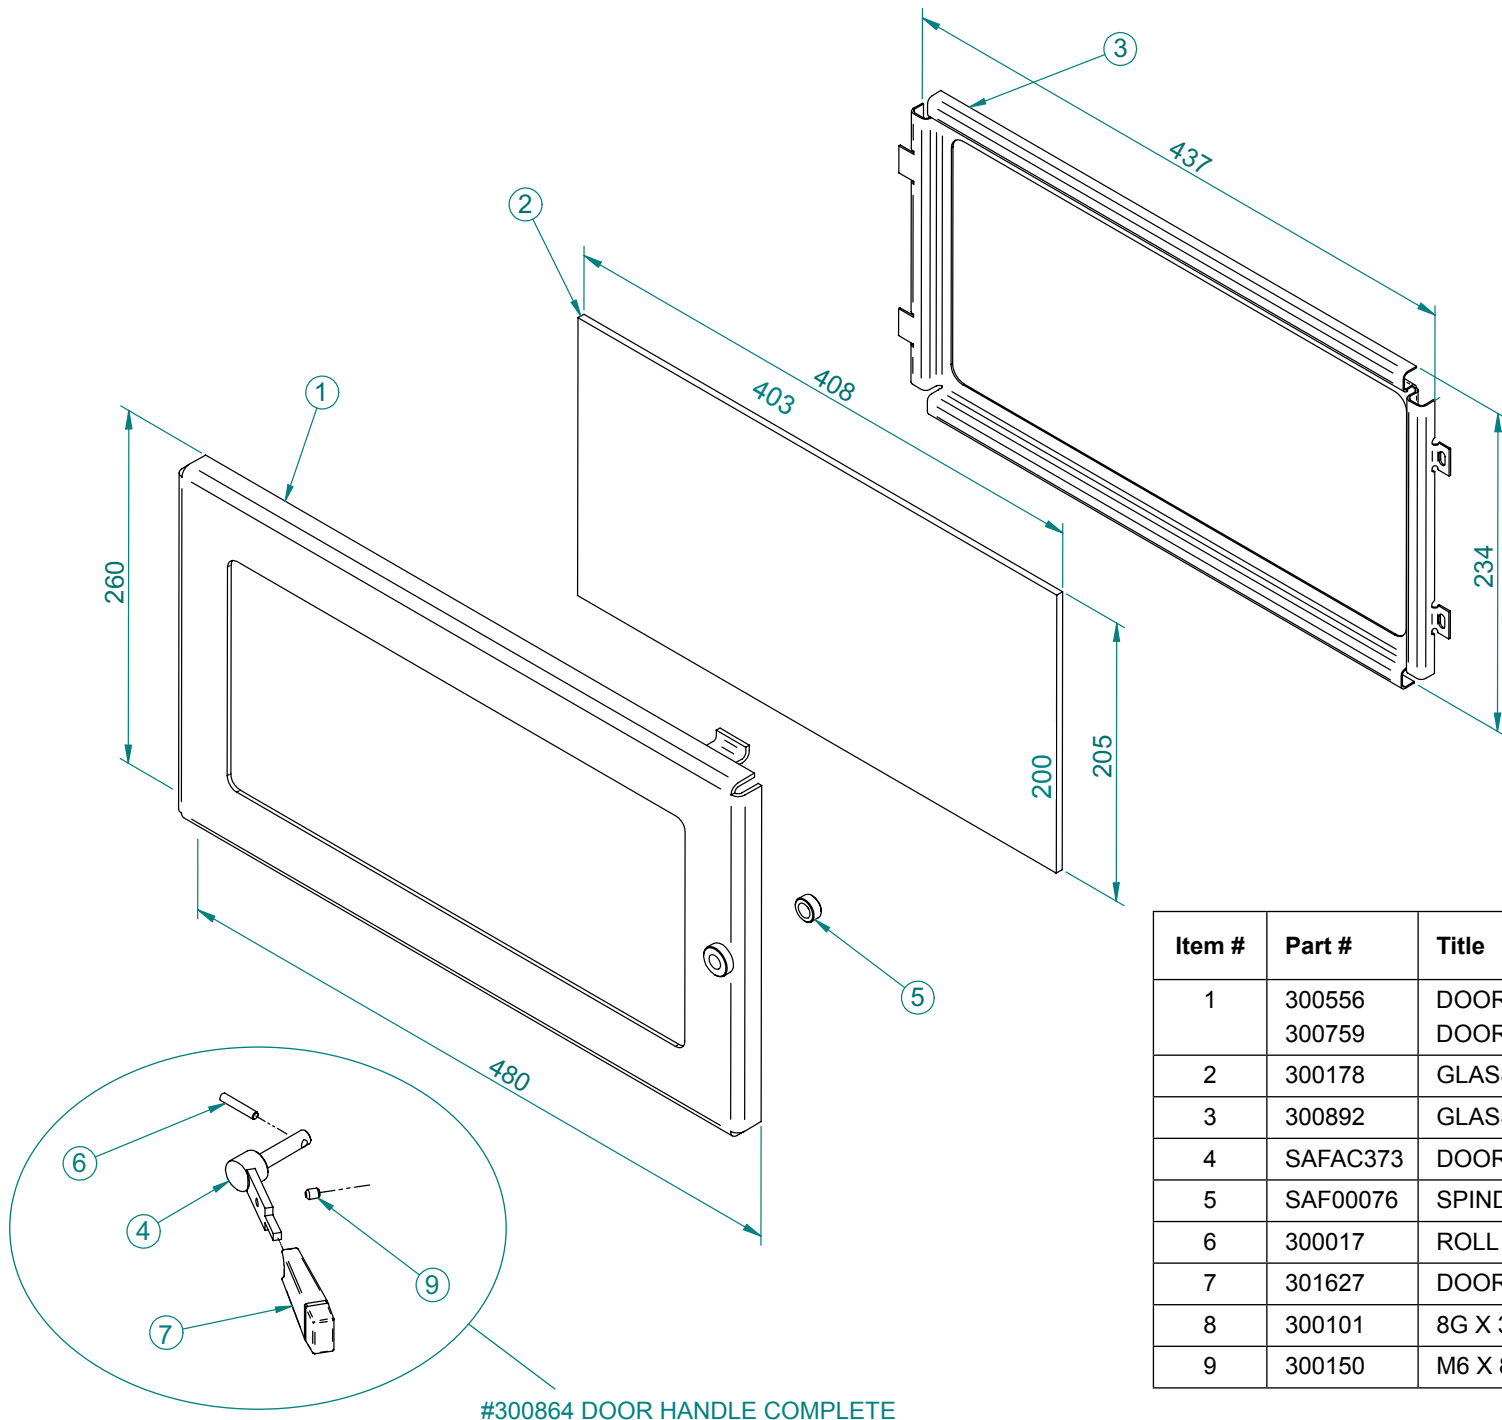

#300864 DOOR HANDLE COMPLETE

Item #	Part #	Title	Qty
1	300556 300759	DOOR FRAME ONLY – BLACK ENAMEL DOOR FRAME ONLY – BLACK PAINT	1
2	300178	GLASS (403 X 200mm)	1
3	300892	GLASS RETAINER	1
4	SAFAC373	DOOR SPINDLE	1
5	SAF00076	SPINDLE BUSH	1
6	300017	ROLL PIN M5 X 28	1
7	301627	DOOR HANDLE KNOB	1
8	300101	8G X 3/8 SCREW MUSH POZI BLK	1
9	300150	M6 X 8 GRUBSCREW SOCKET HEAD	1