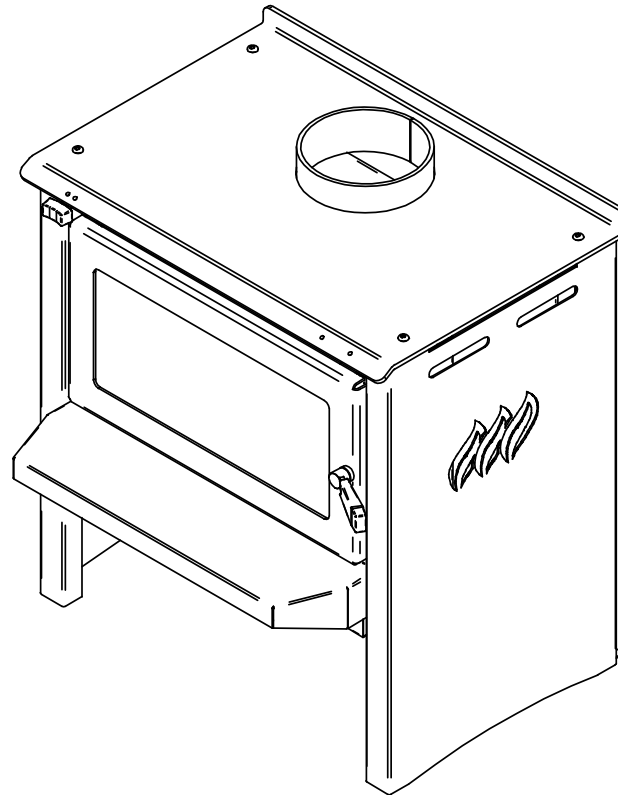

SS200 FREE STANDING