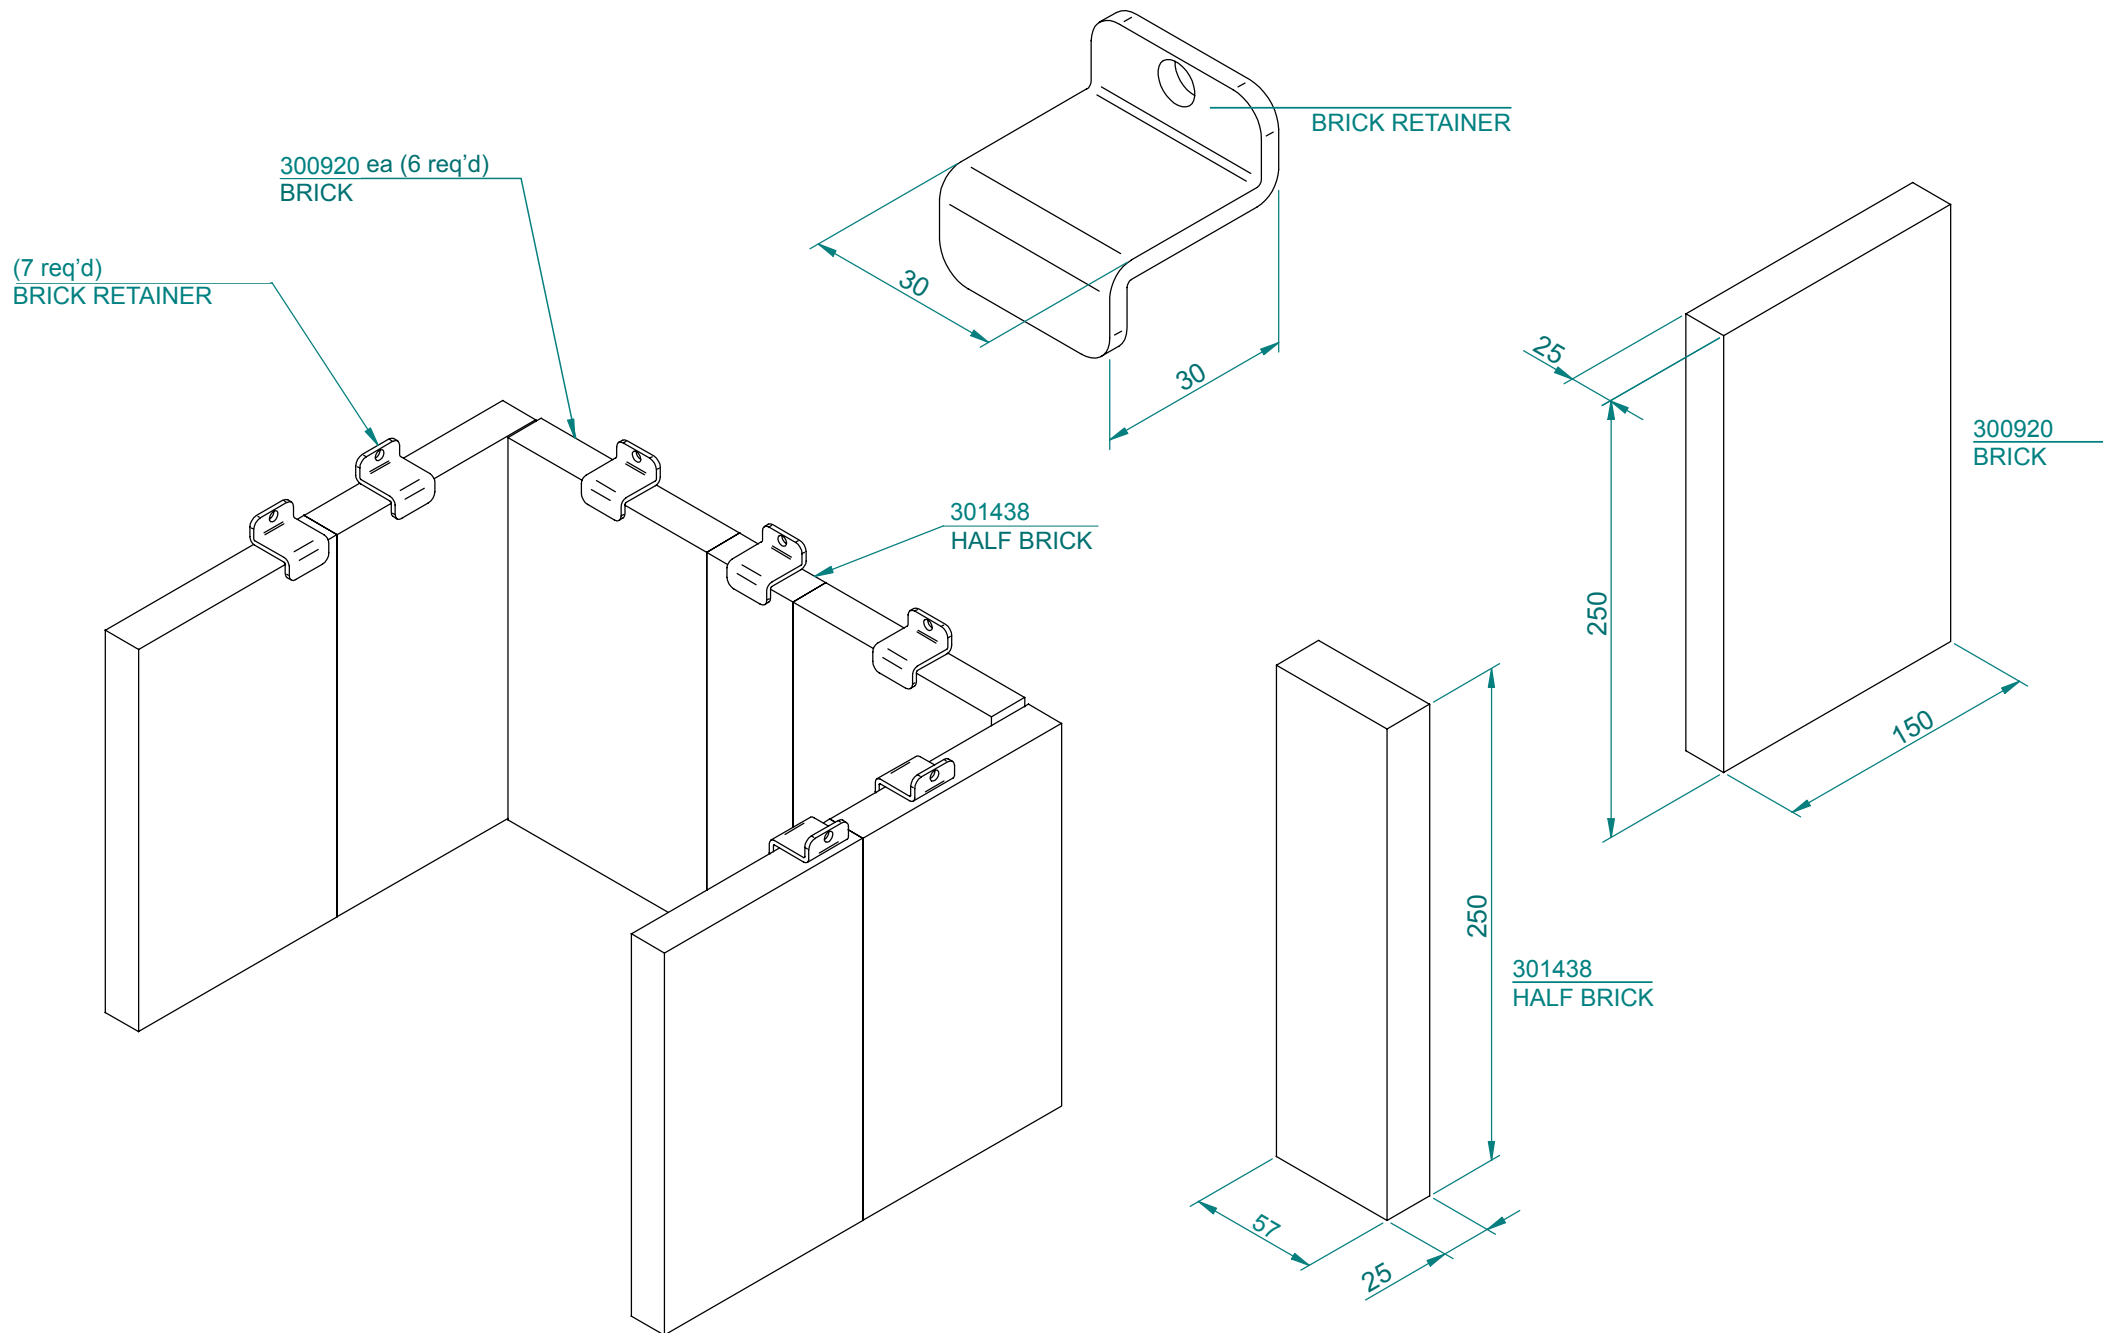

#301403 BRICK SET (7)